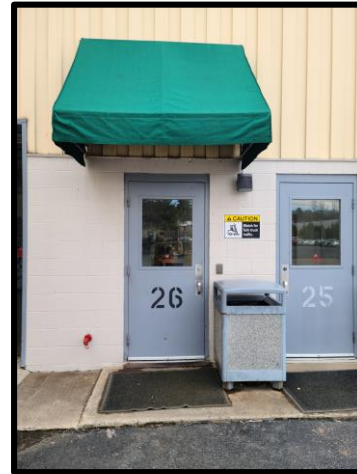

Directions to ACPS Professional Development Spaces

1. The PD Spaces are located at 1180 Seminole Trail, Suite 385, Charlottesville, VA 22901.
2. Park near the loading docks 21-24 at the south side of the building (Photo 1).
3. Enter the building through Door #26 with the green awning to the left of the loading docks. You will see an ACPS Technology sign in the window above the door (Photos 2 & 3).
4. Turn right at the sign (Photo 4) and look for the ACPS door on the wall ahead of you (Photo 5).
5. Enter through the door.
 - ACPS staff can scan their badge for entry.
 - External guests should ring the doorbell for access.
6. Go up the stairs to the left and walk straight through the wide corridor and kitchen area.
7. The Small PD Space is on the left and the Large PD Space is on the right.
8. If you need elevator access, enter through the Center 1 entrance and follow the signs for the school entrance.

Photo 1

Photo 2

Photo 3

Photo 4

Photo 5