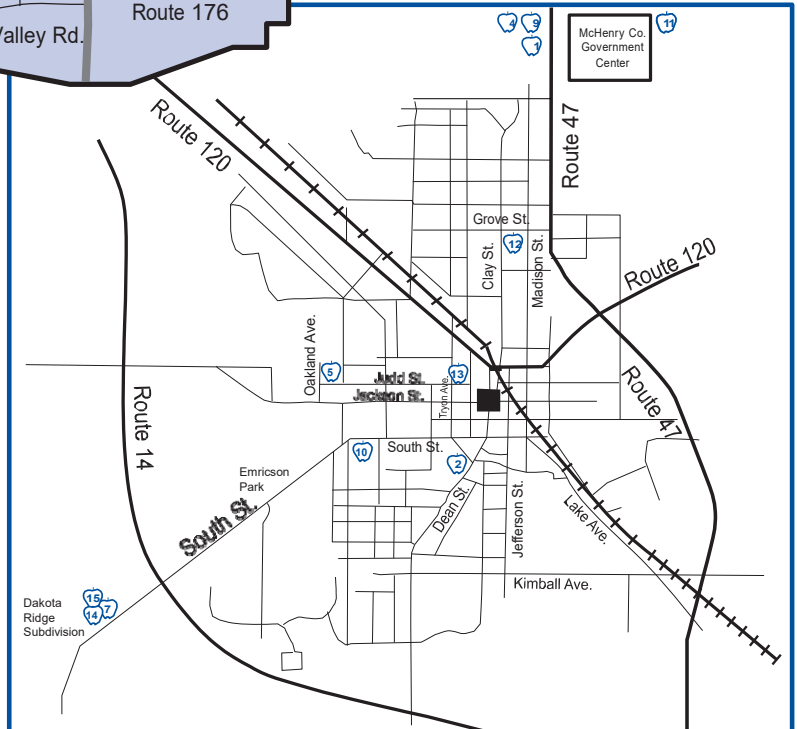

Woodstock Community Unit School District 200

Woodstock Community Unit School District 200 encompasses an area of 110 square miles in McHenry County and serves the communities of Woodstock, Greenwood, and parts of Bull Valley and Wonder Lake. The school district currently operates twelve schools including an early childhood center (PreKindergarten/ Kindergarten), six elementary schools (grades 1-5), two middle schools (grades 6-8), two high schools (grades 9-12), and the Clay Academy which offers an alternative and a therapeutic program for special education students in grades PreK-12 who have specific needs.

District 200 Map and Directions

VERDA DIERZEN EARLY LEARNING CENTER

(815) 338-8883

2045 N. Seminary Avenue - Woodstock, IL 60098

Directions: From the intersection of Route 120 and Route 47, go north on Route 47 for one mile to the stoplight, which is Russel Court. The school is the first building on the left of the intersection across from the McHenry County Government Center.

DEAN STREET ELEMENTARY SCHOOL

(815) 338-1133

600 Dean Street - Woodstock, IL 60098

Directions: From the intersection of Route 14 and Route 47, go west on Route 14 to the first stoplight, which is Dean Street. Turn right on Dean Street and go 3/4 mile. The school is on the left hand side on the corner of Dean Street and Forest Avenue.

CLAY ACADEMY

(815) 337-2529

112 Grove Street - Woodstock, IL 60098

Directions: From the intersection of Route 120 and Route 47, go north on Route 47 for one block to Grove Street. Turn left (west) on Grove Street and go two blocks to Clay Street. The school is located on the left hand side on the corner of Grove and Clay Streets.