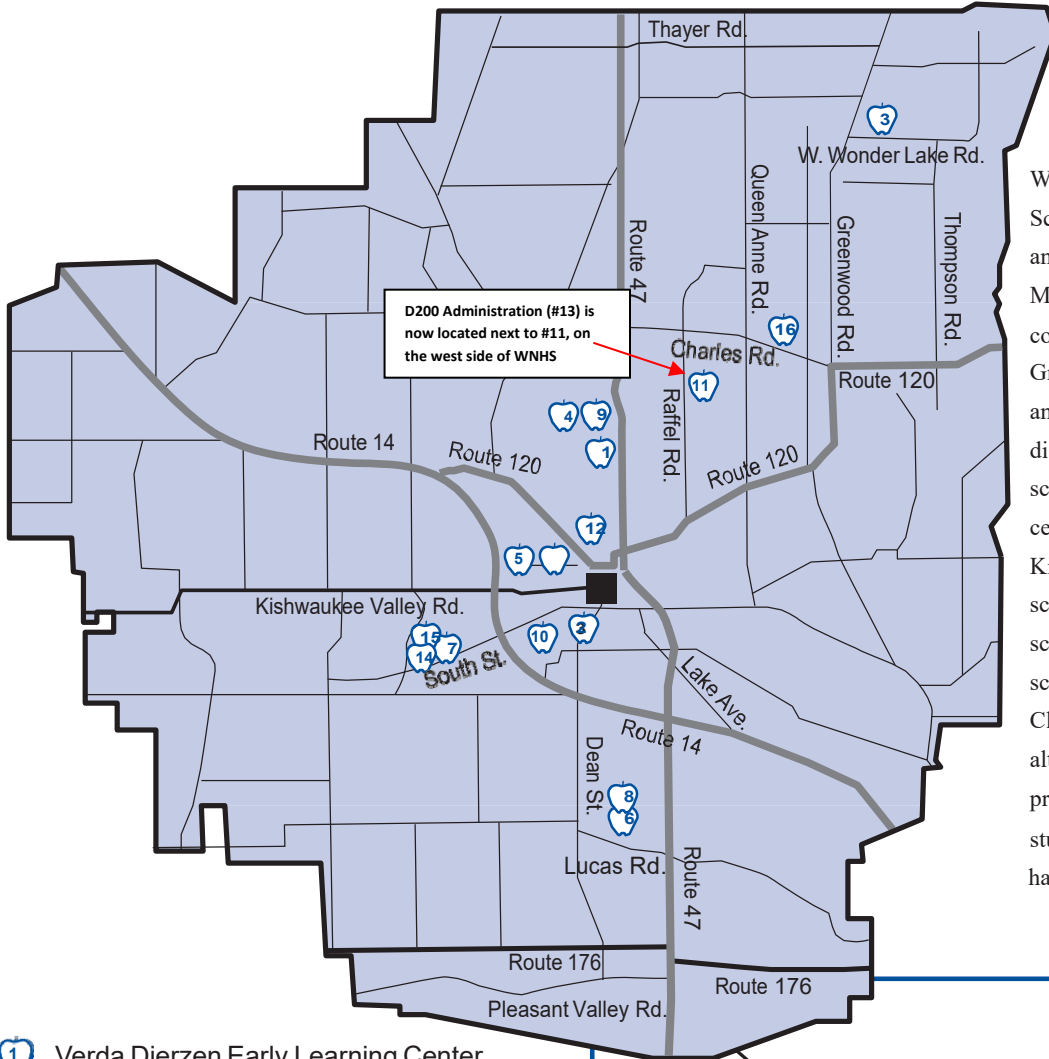

Woodstock Community Unit School District 200

Woodstock Community Unit School District 200 encompasses an area of 110 square miles in McHenry County and serves the communities of Woodstock, Greenwood, and parts of Bull Valley and Wonder Lake. The school district currently operates twelve schools including an early childhood center (PreKindergarten/ Kindergarten), six elementary schools (grades 1-5), two middle schools (grades 6-8), two high schools (grades 9-12), and the Clay Academy which offers an alternative and a therapeutic program for special education students in grades PreK-12 who have specific needs.

District 200 Map and Directions

VERDA DIERZEN EARLY LEARNING CENTER

(815) 338-8883

2045 N. Seminary Avenue - Woodstock, IL 60098

Directions: From the intersection of Route 120 and Route 47, go north on Route 47 for one mile to the stoplight, which is Russel Court. The school is the first building on the left of the intersection across from the McHenry County Government Center.

DEAN STREET ELEMENTARY SCHOOL

(815) 338-1133

600 Dean Street - Woodstock, IL 60098

Directions: From the intersection of Route 14 and Route 47, go west on Route 14 to the first stoplight, which is Dean Street. Turn right on Dean Street and go 3/4 mile. The school is on the left hand side on the corner of Dean Street and Forest Avenue.

GREENWOOD ELEMENTARY SCHOOL

(815) 648-2606

4618 Greenwood Road - Woodstock, IL 60098

Directions: From the intersection of Route 120 (McHenry Ave.) and Route 47, follow Route 120 east for 4 miles to Greenwood Road. Continue straight onto Greenwood Rd. and go approximately 3 miles. The entrance to the school is located just past Wonder Lake Road on the right hand side.