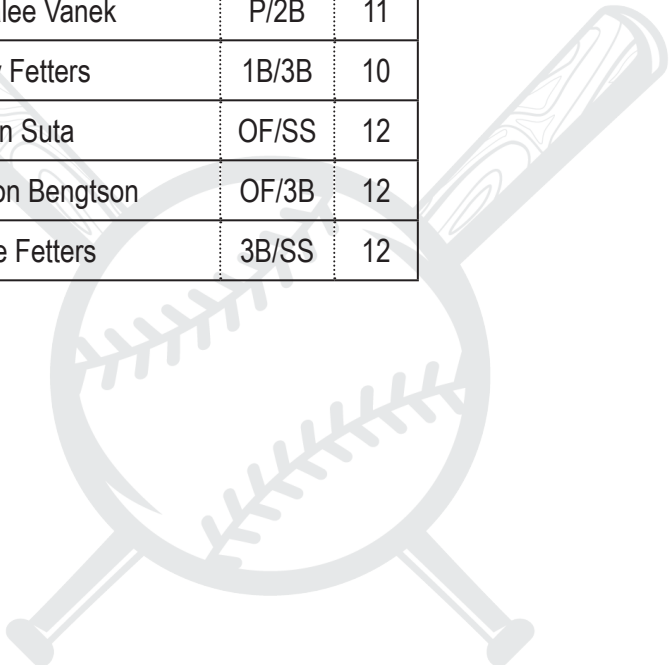

SCHOOL COLORS

Purple & Gold