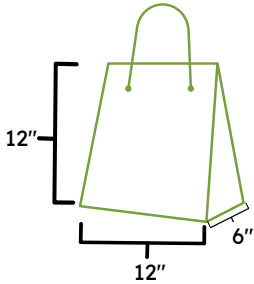

Permitted

CLEAR PLASTIC BAG

can not exceed 12" x 6" x 12"

ONE-GALLON FREEZER BAG

SMALL CLUTCH BAGS (DO NOT HAVE TO BE CLEAR)
cannot exceed 4.5" x 6.5"

>Bags must be clear plastic, vinyl, or PVC and have no more than one logo imprint not exceeding 4.5" tall x 3.4" wide