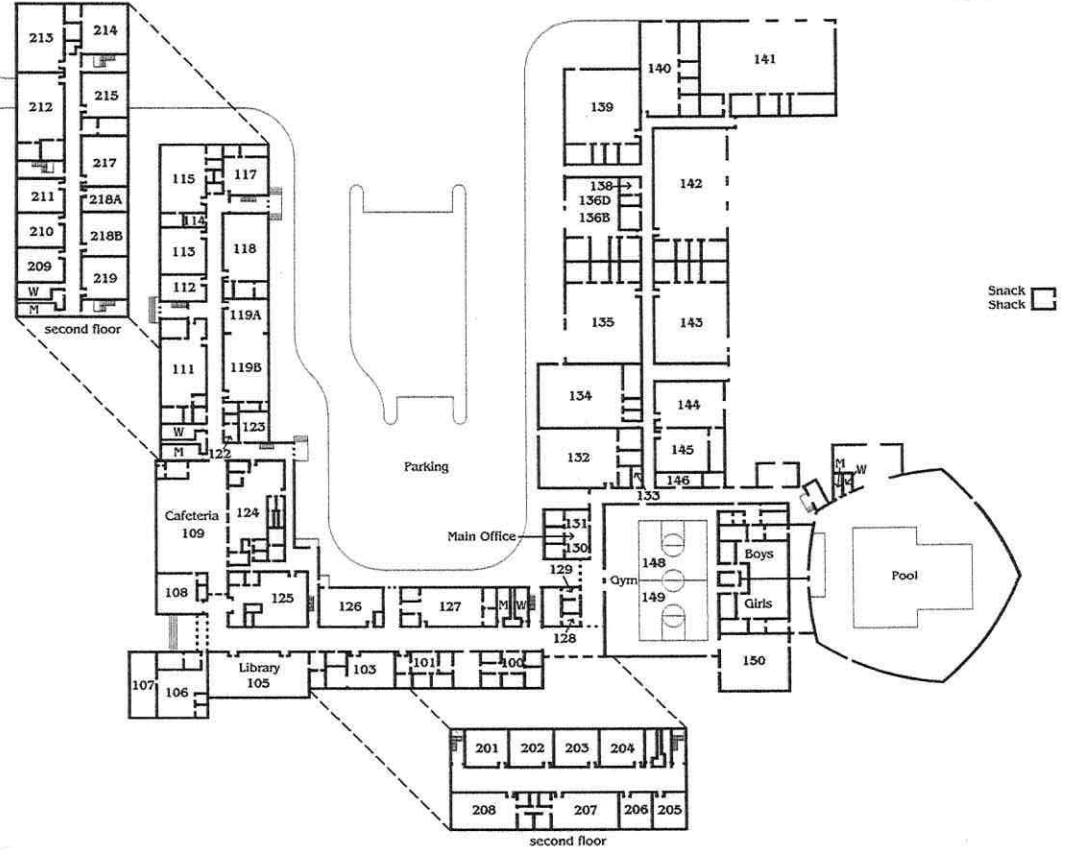

SUSSEX COUNTY TECHNICAL SCHOOL

SUSSEX COUNTY TECHNICAL SCHOOL

Parking

White Lake Road

Route 94

Route 94