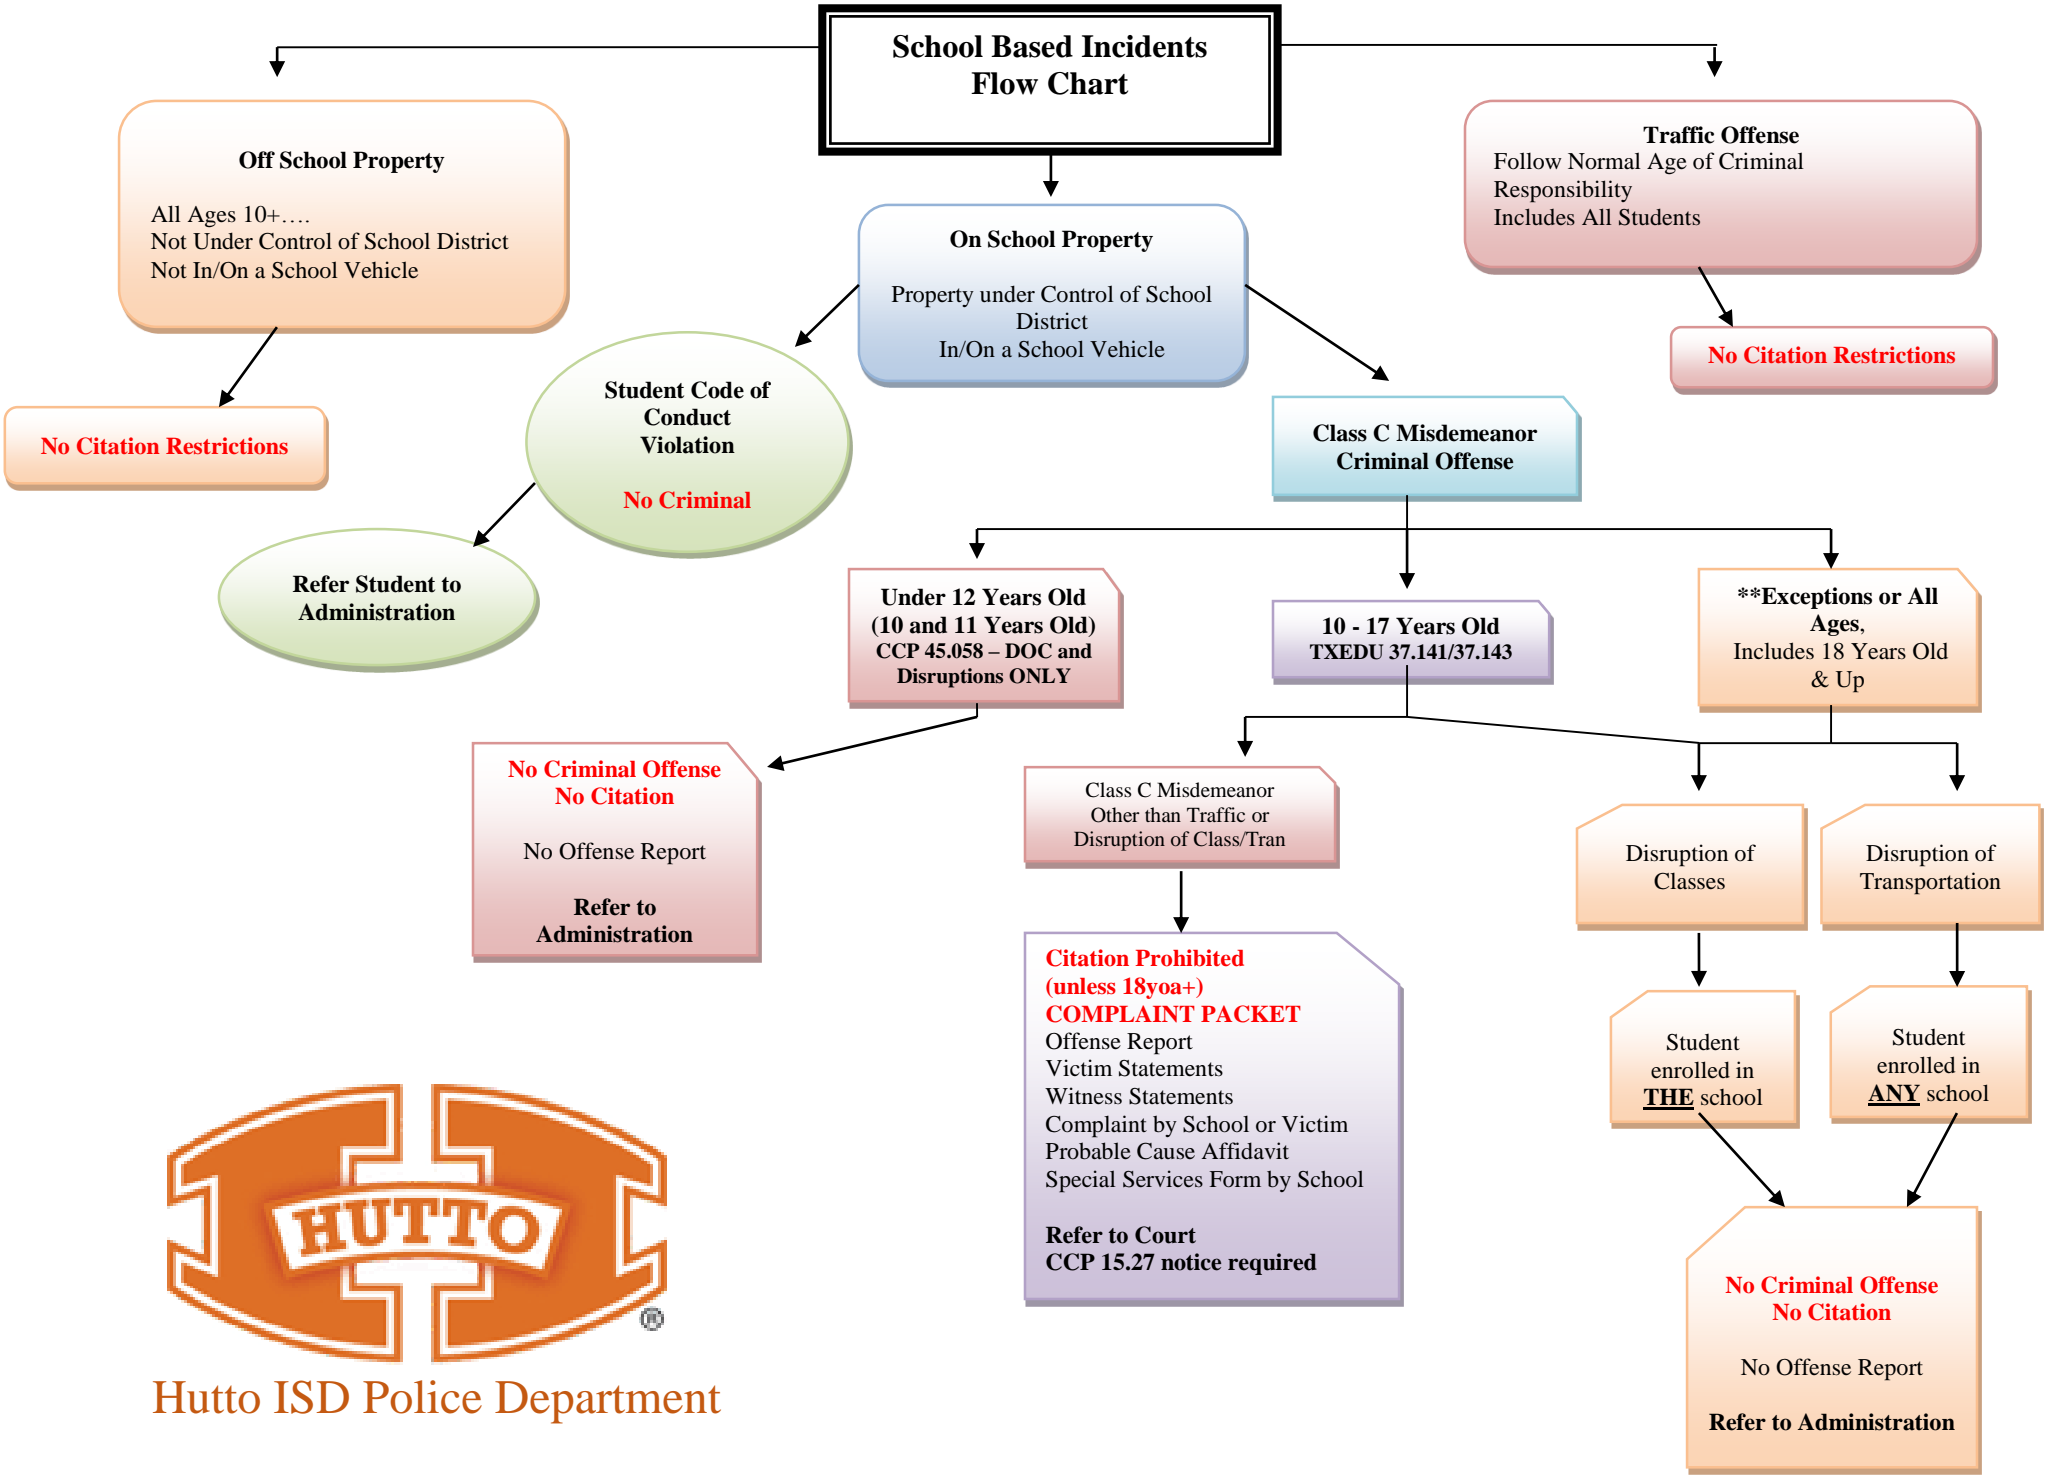

School Based Incidents Flow Chart

Hutto ISD Police Department