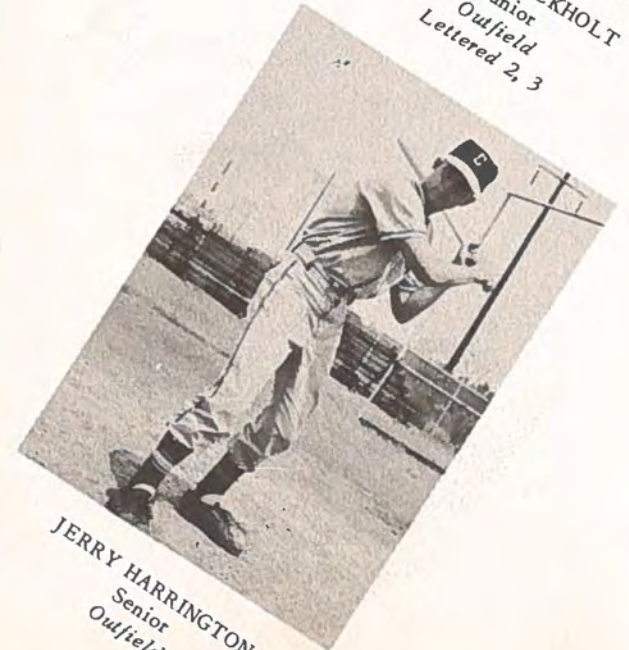

JERRY HARRINGTON
Senior
Outfield