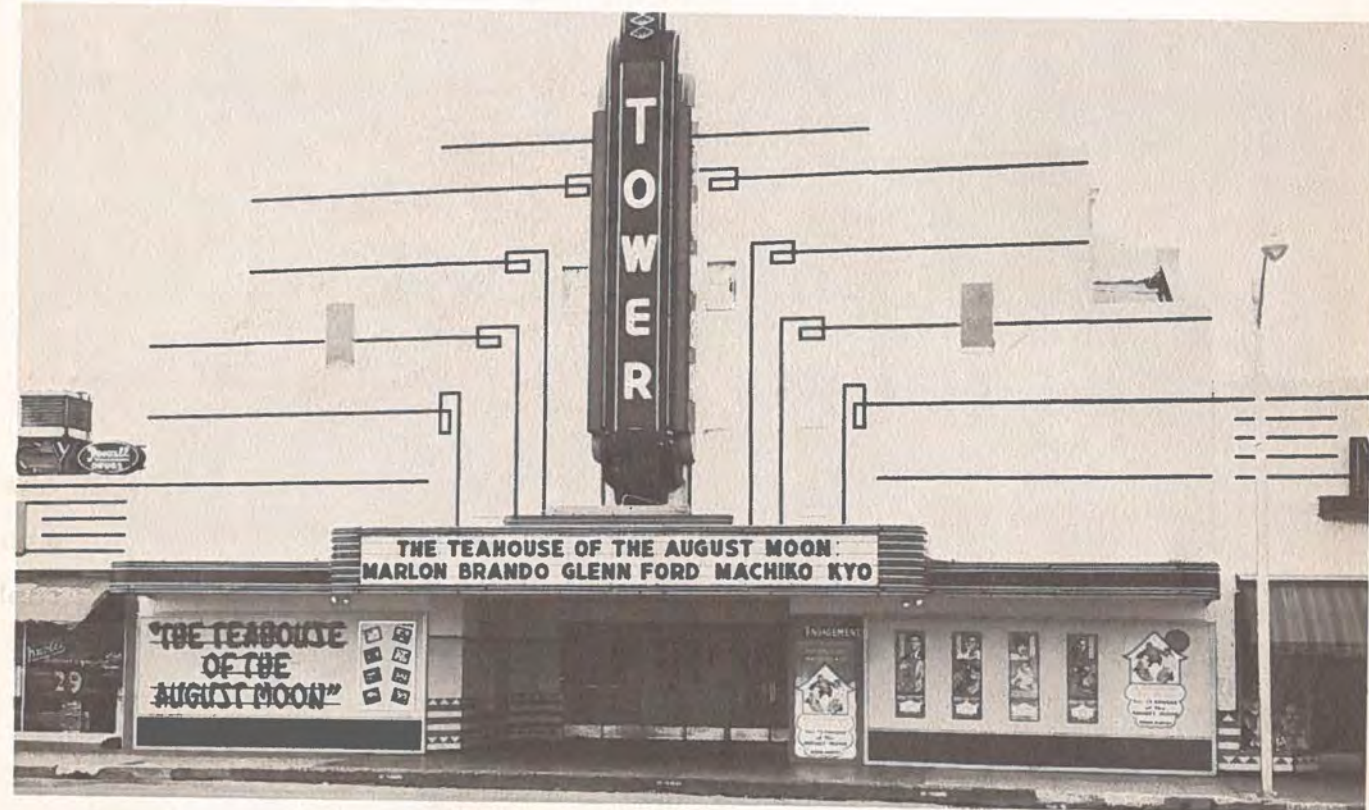

CORPUS CHRISTI THEATRES