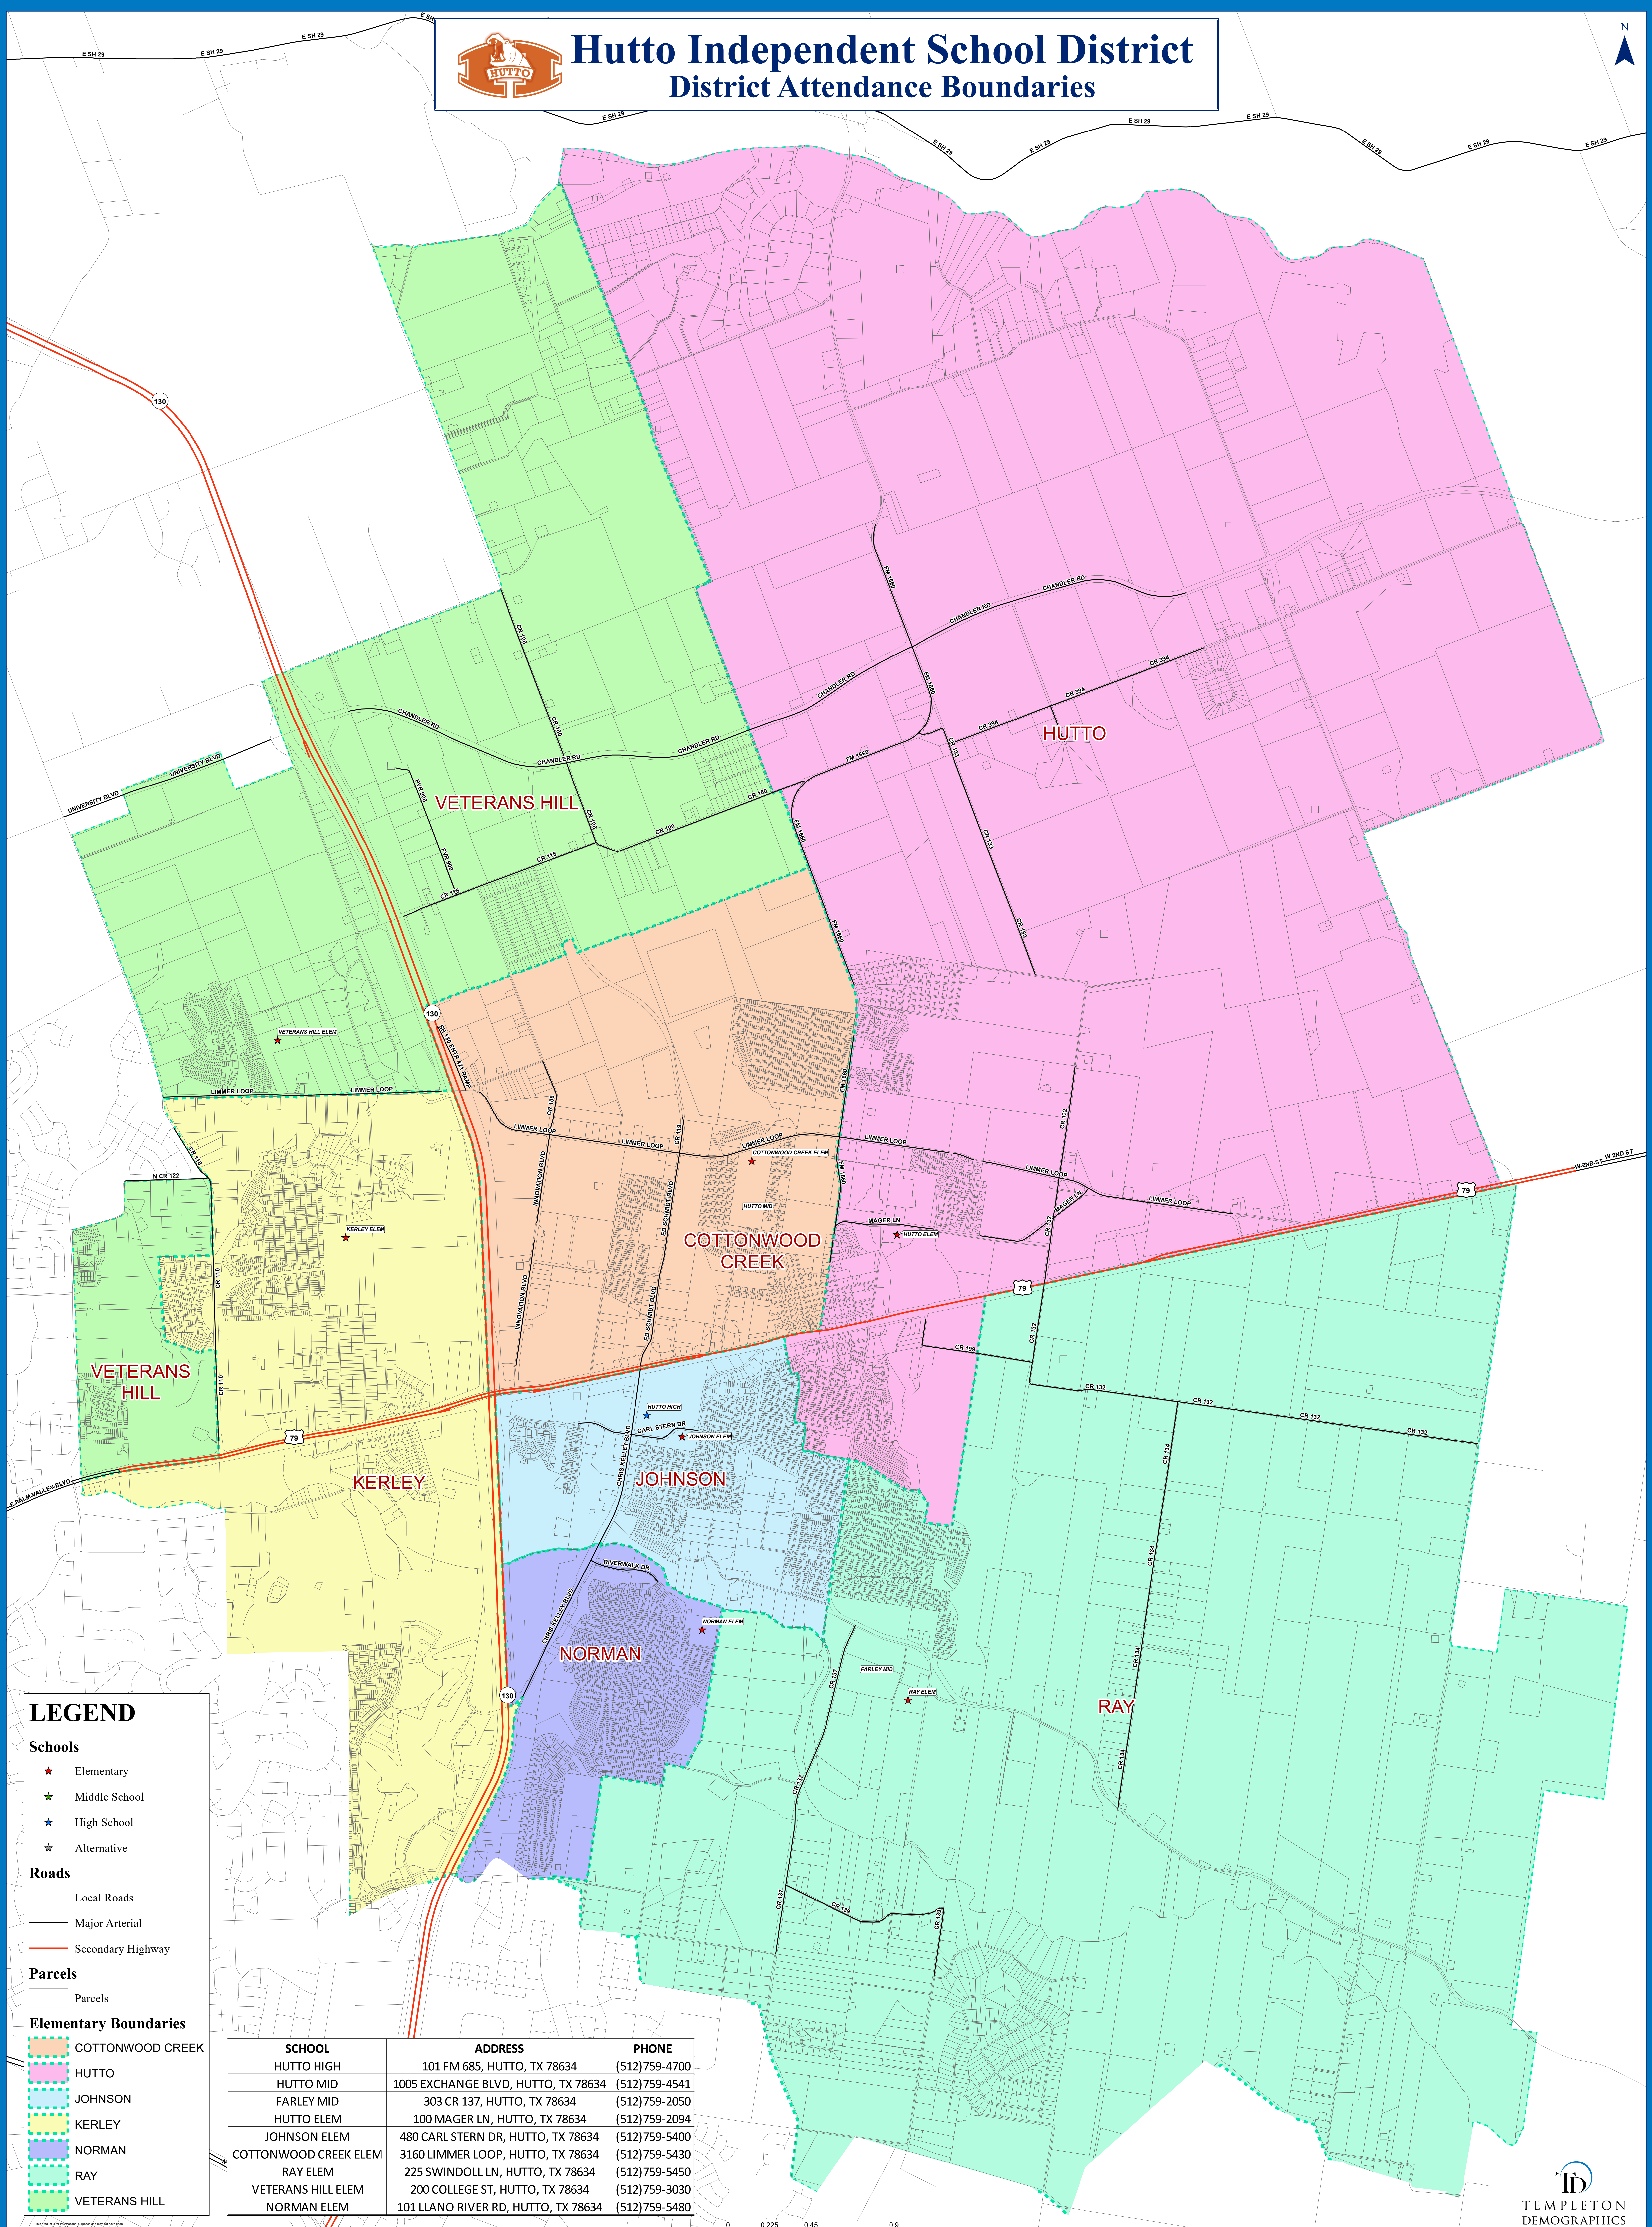

Hutto Independent School District

District Attendance Boundaries

LEGEND

- Schools**
- ★ Elementary
 - ★ Middle School
 - ★ High School
 - ★ Alternative
- Roads**
- Local Roads
 - Major Arterial
 - Secondary Highway
- Parcels**
- Parcels
- Elementary Boundaries**
- COTTONWOOD CREEK
 - HUTTO
 - JOHNSON
 - KERLEY
 - NORMAN
 - RAY
 - VETERANS HILL