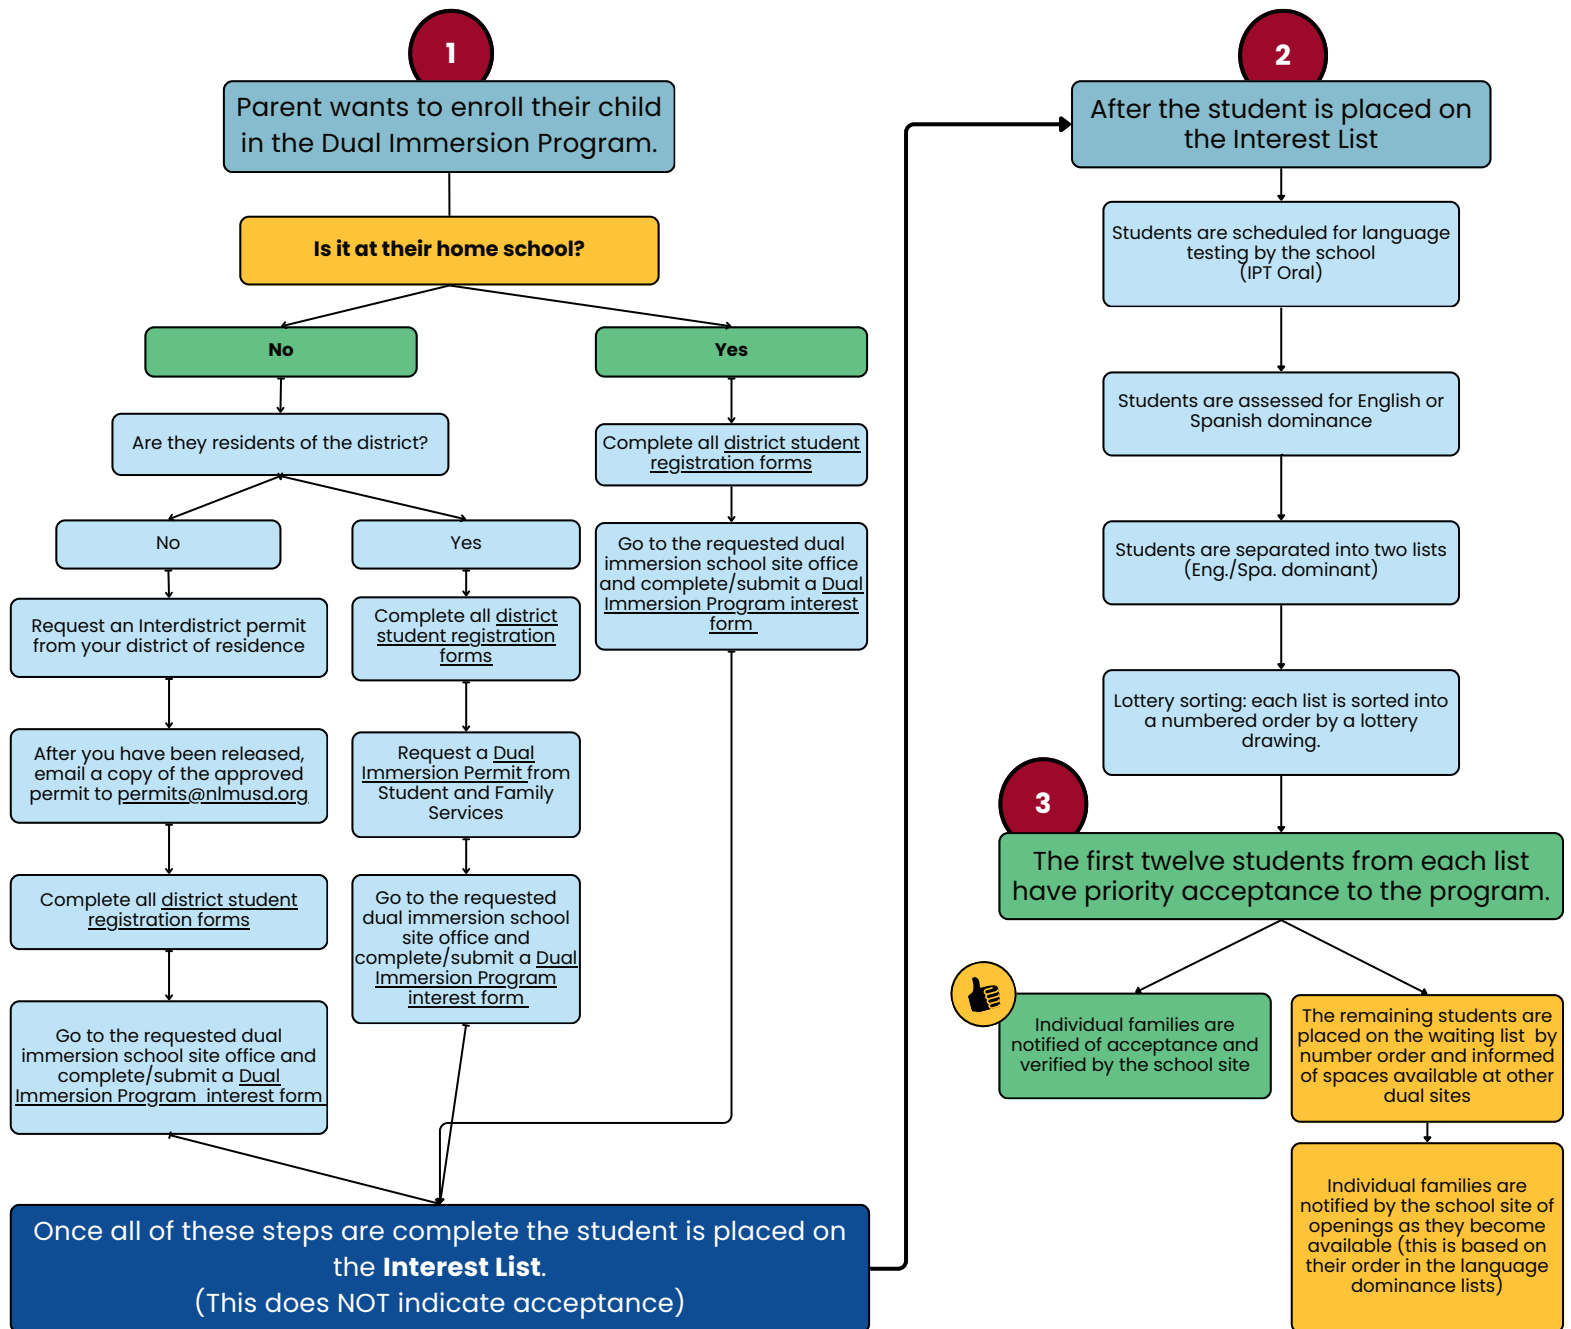

# NLMUSD

## Dual Immersion Enrollment Process

| QUESTIONS                                       | POINT PERSON   |
|---|--|
| Questions about Permits or Enrollment           | Student and Family Services Office<br>(562) 210-2108<br><a href="https://www.nlmusd.org/enrollment">https://www.nlmusd.org/enrollment</a>                |
| Questions about the Dual Immersion Program      | Brian Casey<br><a href="mailto:tcasey@nlmusd.org">tcasey@nlmusd.org</a><br>(562) 210-2093 ext. 102093<br><a href="#">District Dual Immersion Website</a> |
| Questions and Scheduling of Language Assessment | Alex Perez<br><a href="mailto:aperez@nlmusd.org">aperez@nlmusd.org</a><br>(562) 210-2093 ext. 102179   |