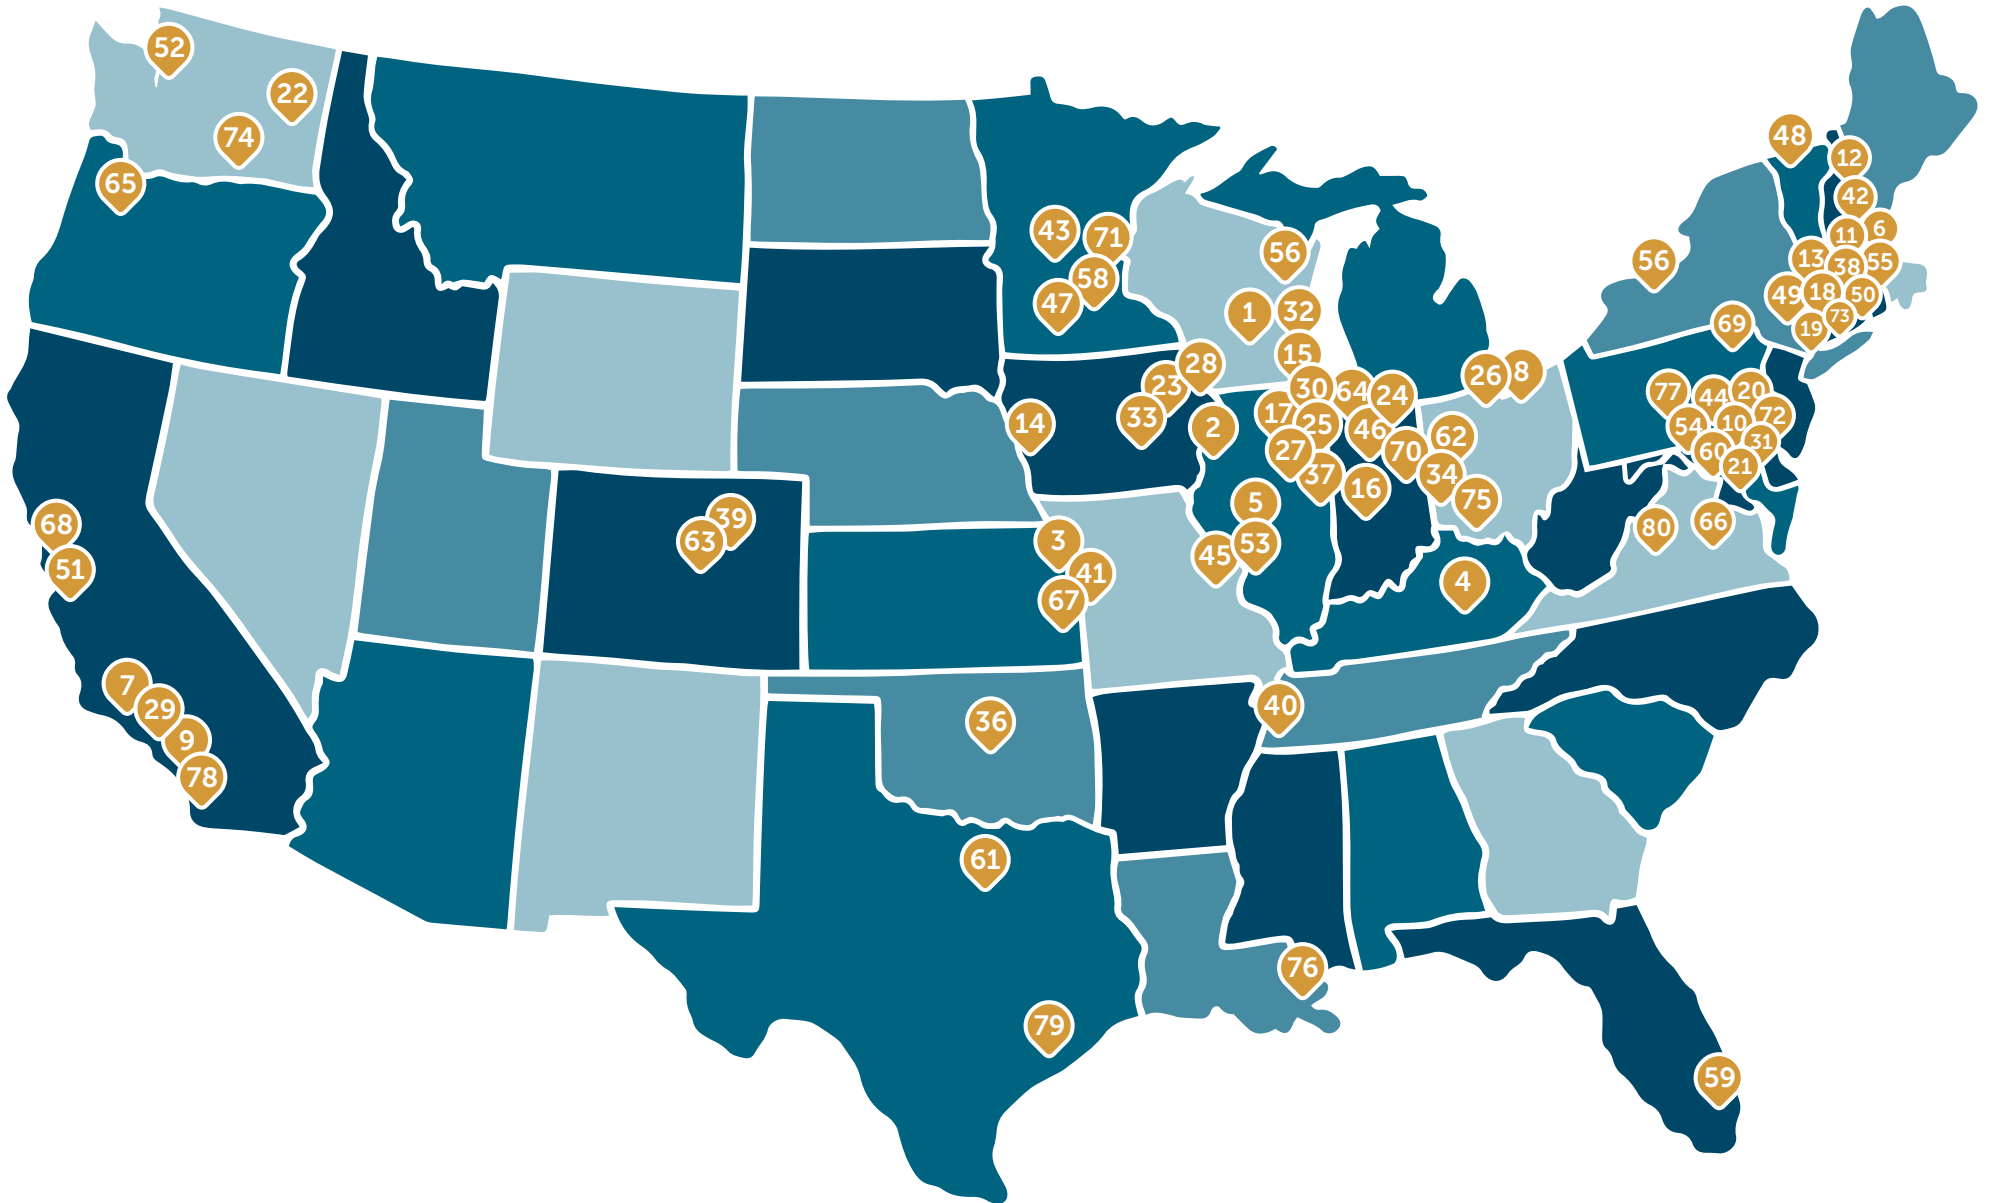

CRISTO REY NETWORK

University Partners

CRISTO REY NETWORK

University Partners

As part of the Cristo Rey Network, CRJS graduates will have the opportunity to attend over 75 colleges and universities across the country that specifically support Cristo Rey graduates.