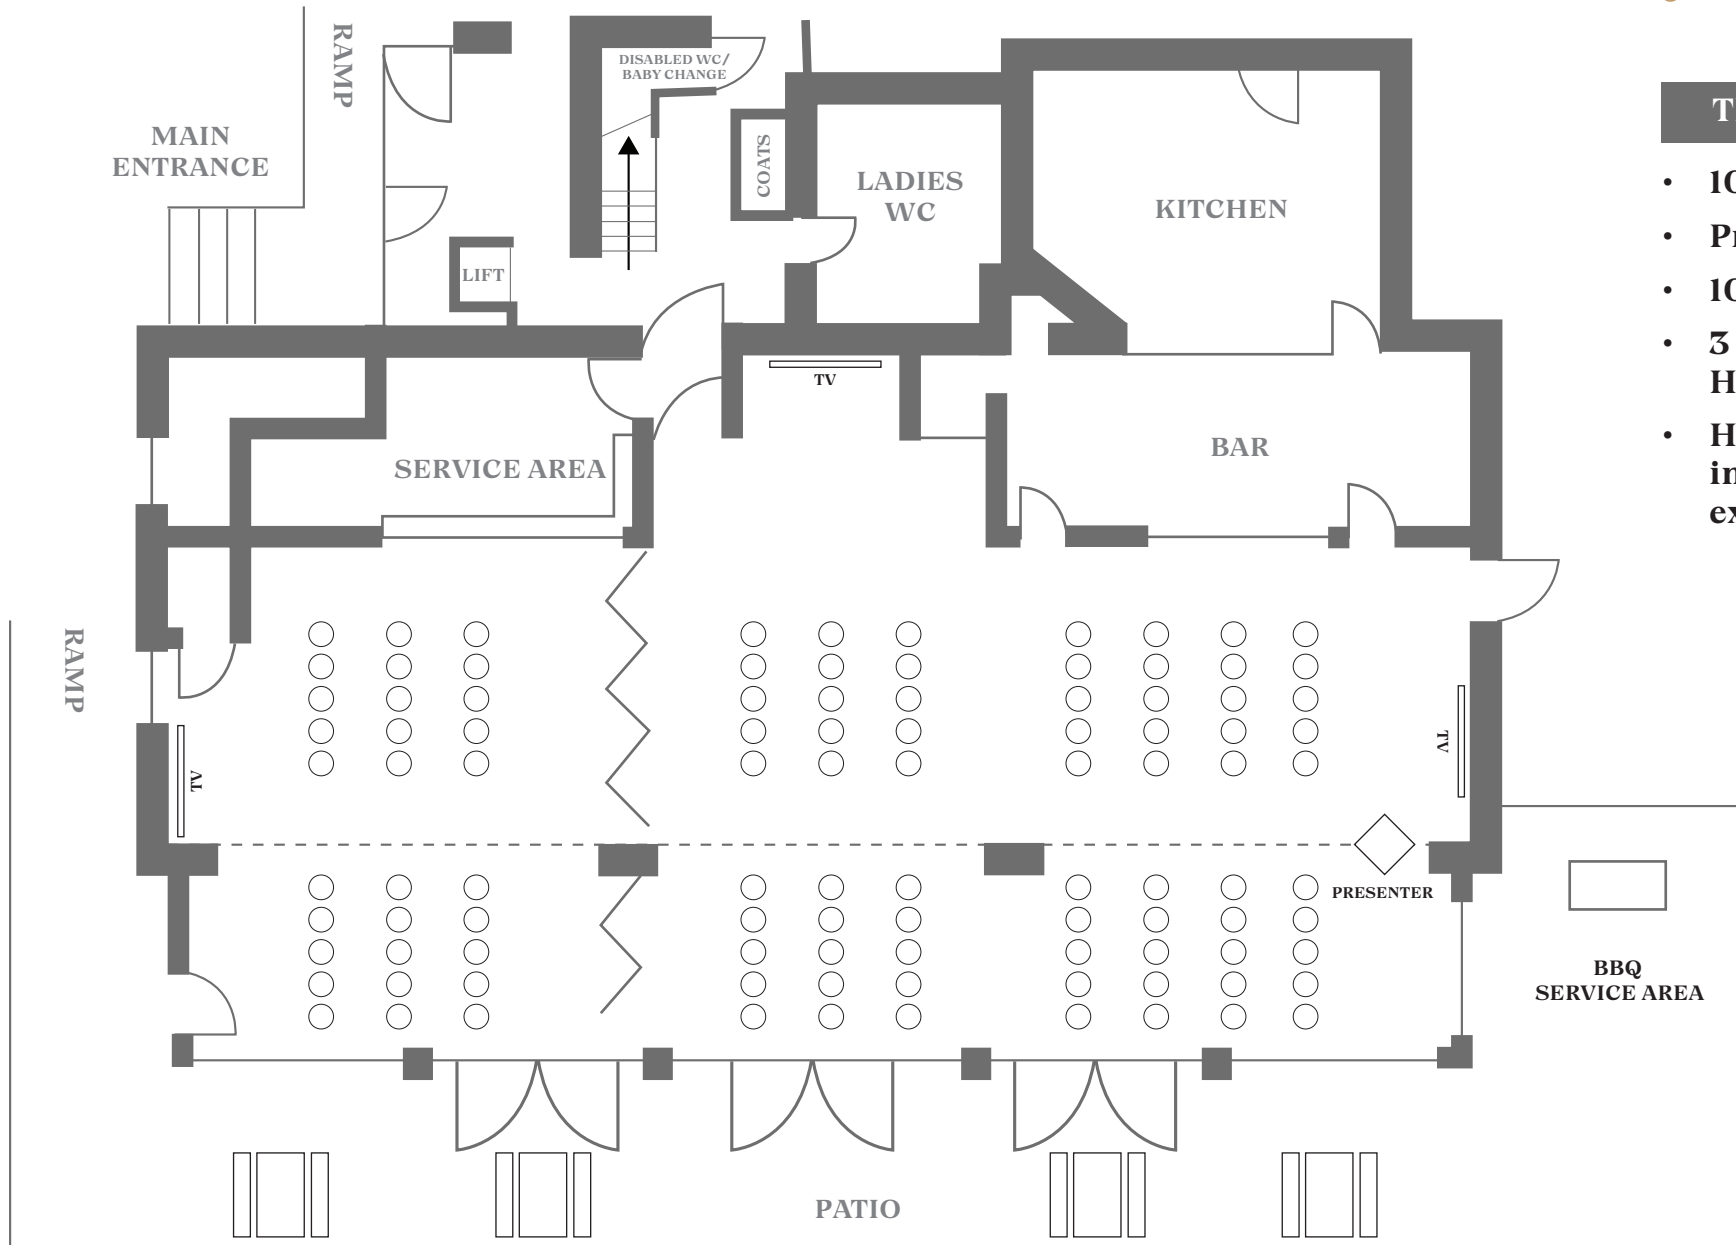

THE PAVILION

AT MYRESIDE

THE VENUE

THEATRE SET UP

- 100 pax maximum
- Presenter
- 10 rows / 5 each isle
- 3 x extra large HD TVs
- High quality, integrated audio experience