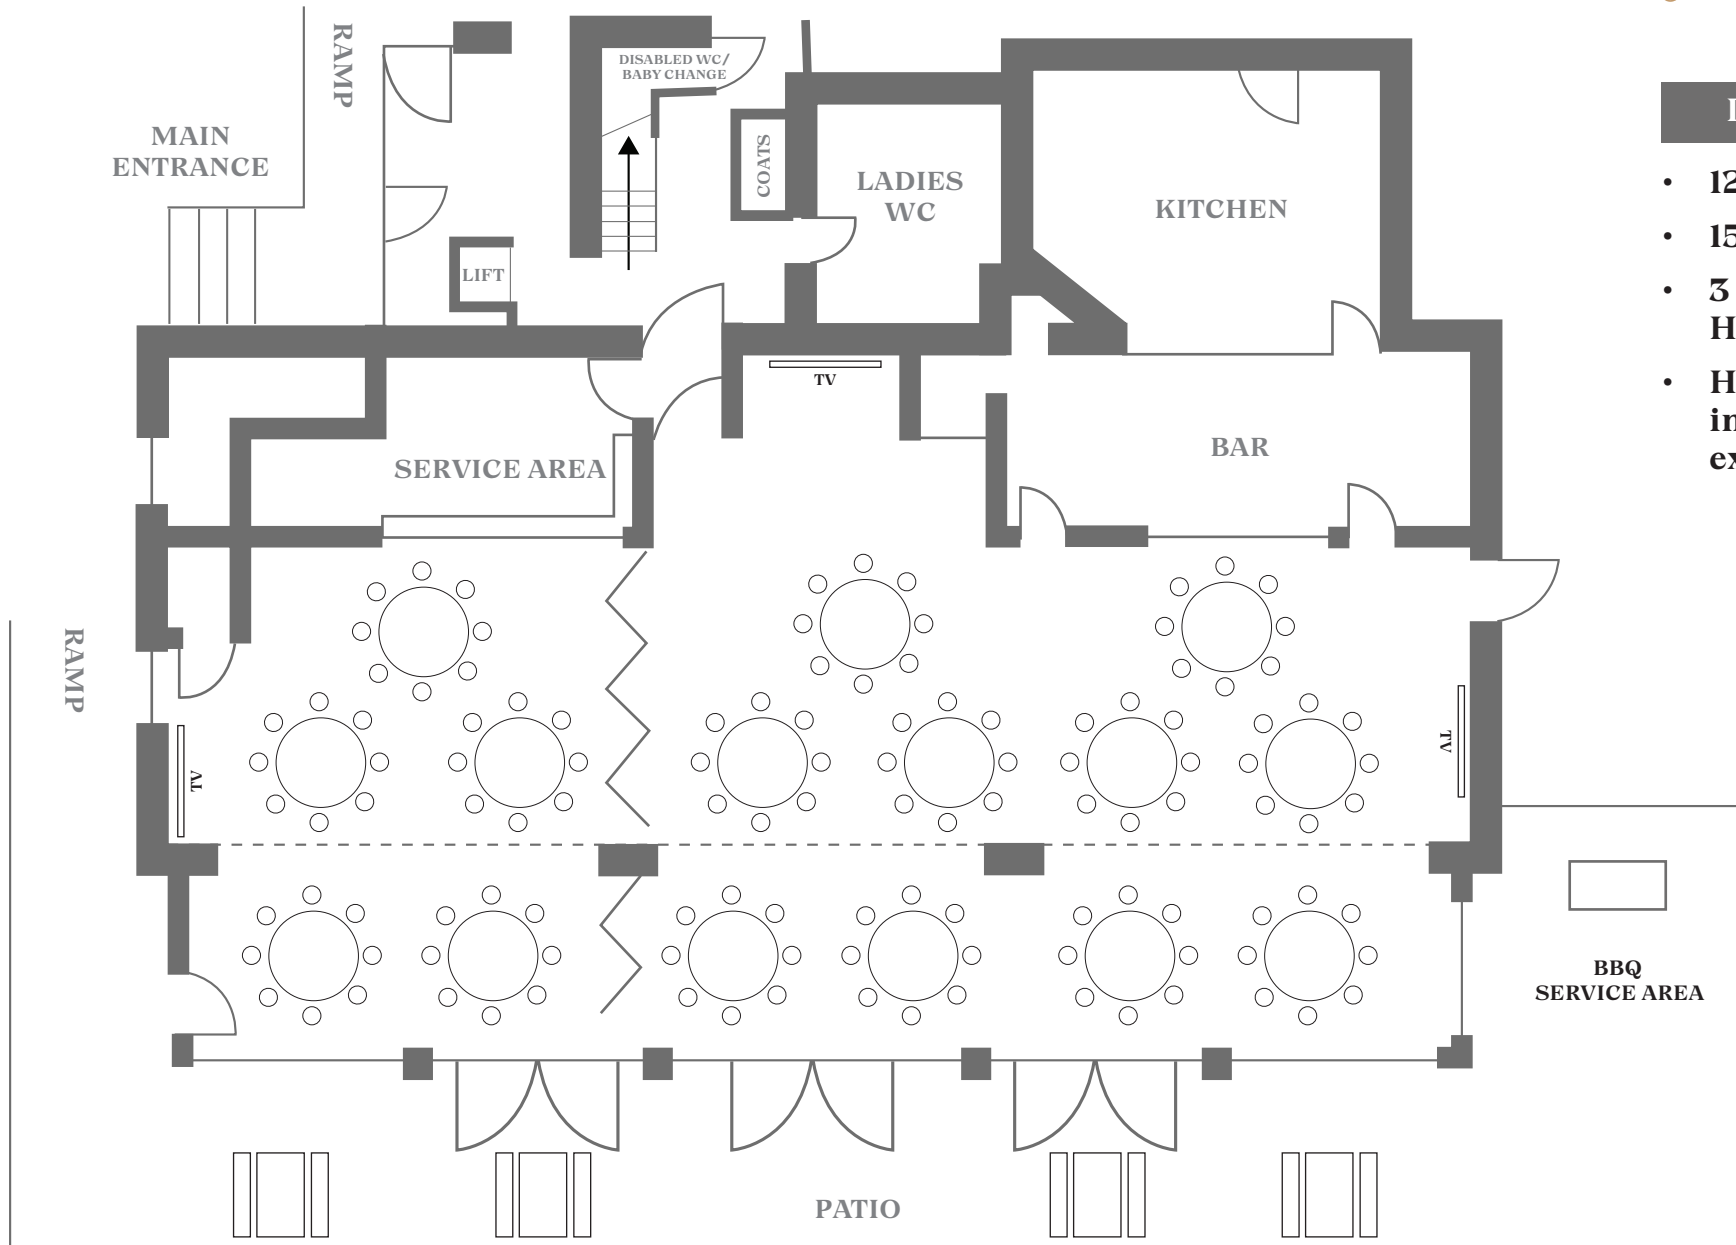

THE PAVILION

AT MYRESIDE

THE VENUE

DINNER SET UP

- 120 pax maximum
- 15 round tables of 8
- 3 x extra large HD TVs
- High quality, integrated audio experience