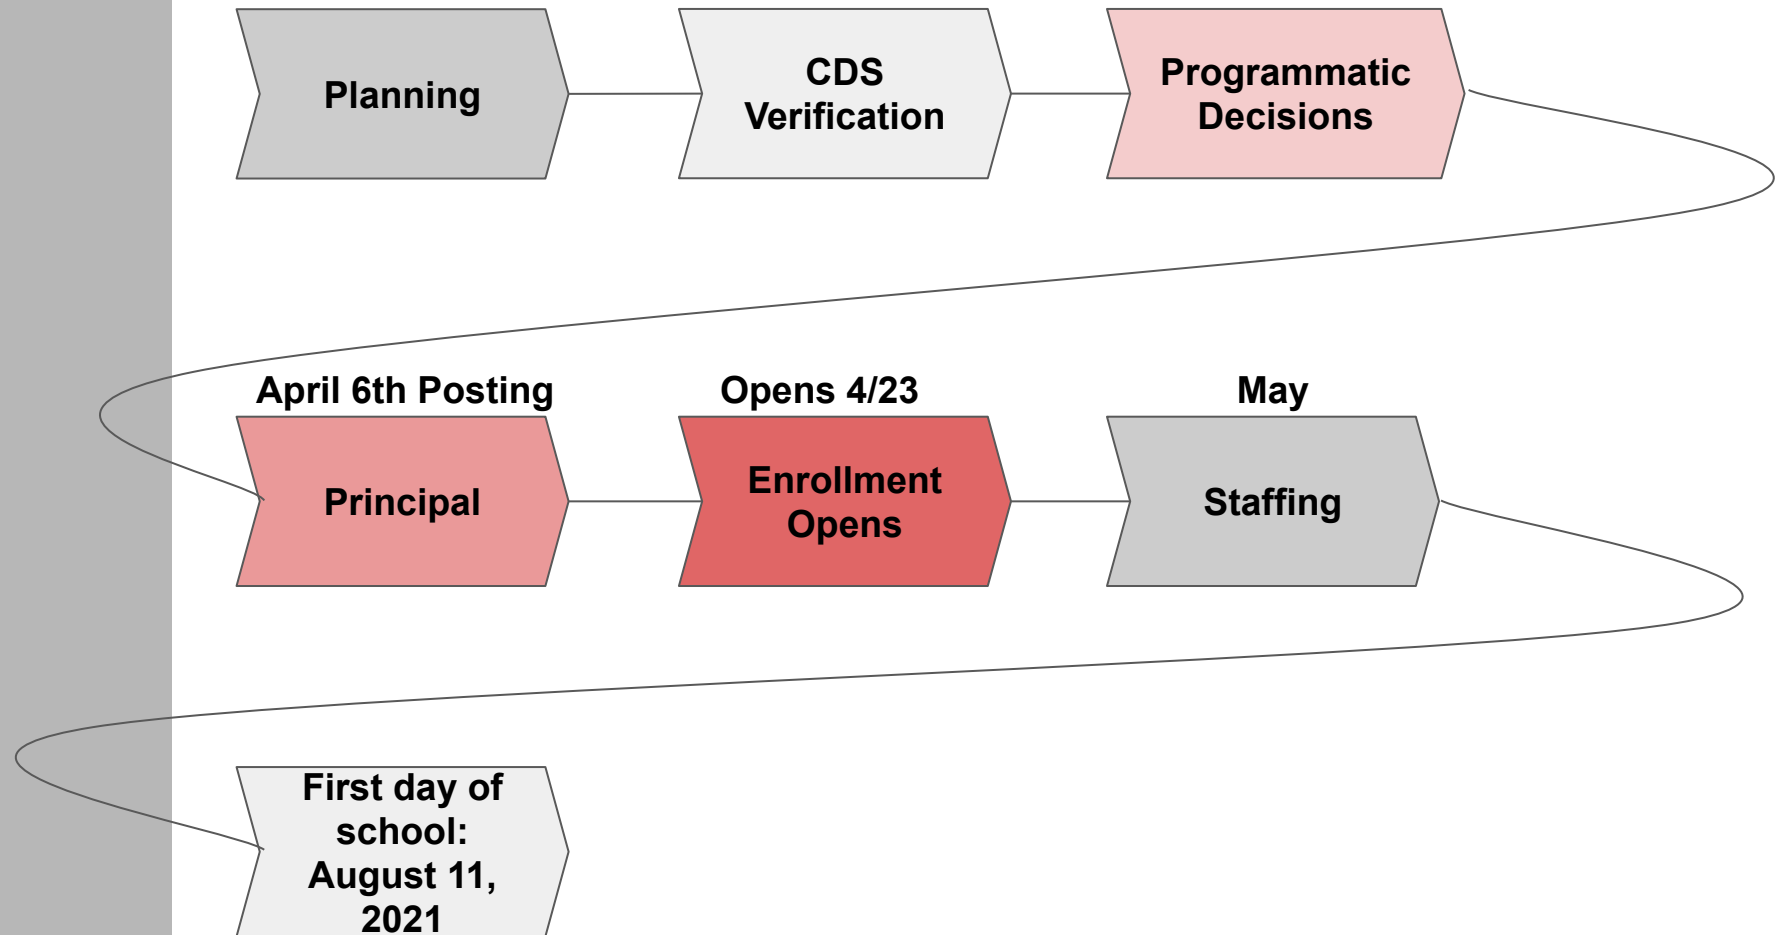

Virtual Academy Timeline