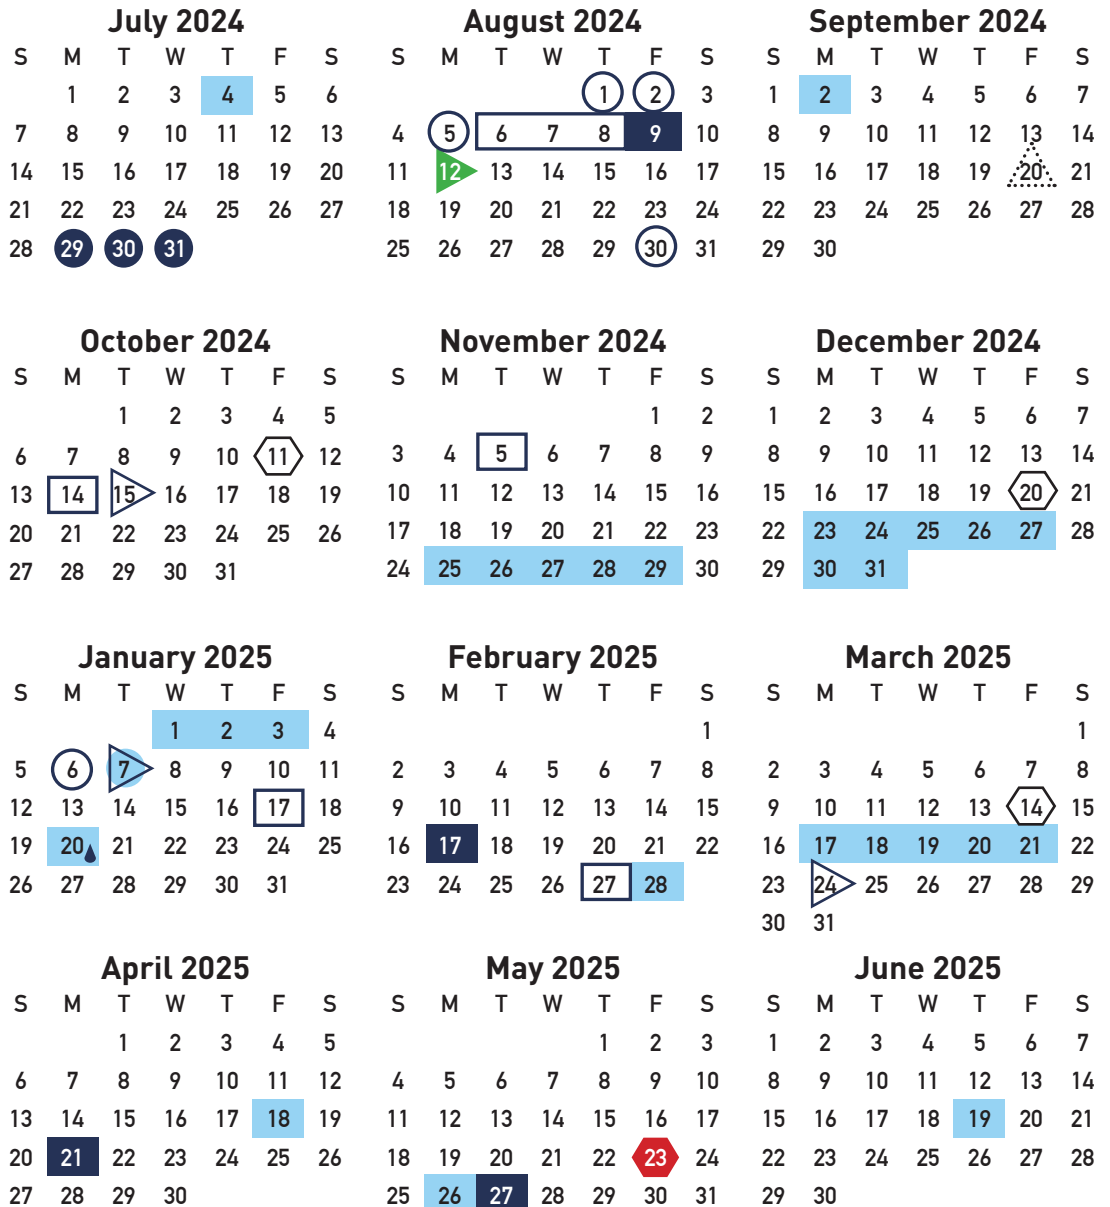

Calendar Key

-  First Day of School, 1st Qtr
-  First Day of 2nd Semester
-  Last Day of School
-  Start of Quarters
-  End of Quarters
-  Student & Staff Holiday
-  Student Holiday, District PD
-  Student Holiday, Campus PD
-  Half-Day/Early Release
-  Parent/Teacher Conf. /No School
-  New Teacher PD
-  Teacher Workday/Student Holiday
-  Inclement Weather Make-Up Day

Important Dates

First Day for All Staff	Aug 1
First Day of School	Aug 12
Labor Day	Sep 2
Columbus Day	Oct 14
Veterans Day	Nov 11
Thanksgiving Break	Nov 25-29
Winter Break	Dec 23-Jan 3
MLK Day	Jan 20
Presidents' Day	Feb 17
Spring Break	Mar 17-21
Good Friday	Apr 18
Last Day of School	May 23
Memorial Day	May 26
Juneteenth	June 19
Independence Day	July 4

Total Instructional Days: 173

1st Quarter: AUG 12-OCT 11

2nd Quarter: OCT 15-DEC 20

3rd Quarter: JAN 7-MAR 14

4th Quarter: MAR 24-MAY 23