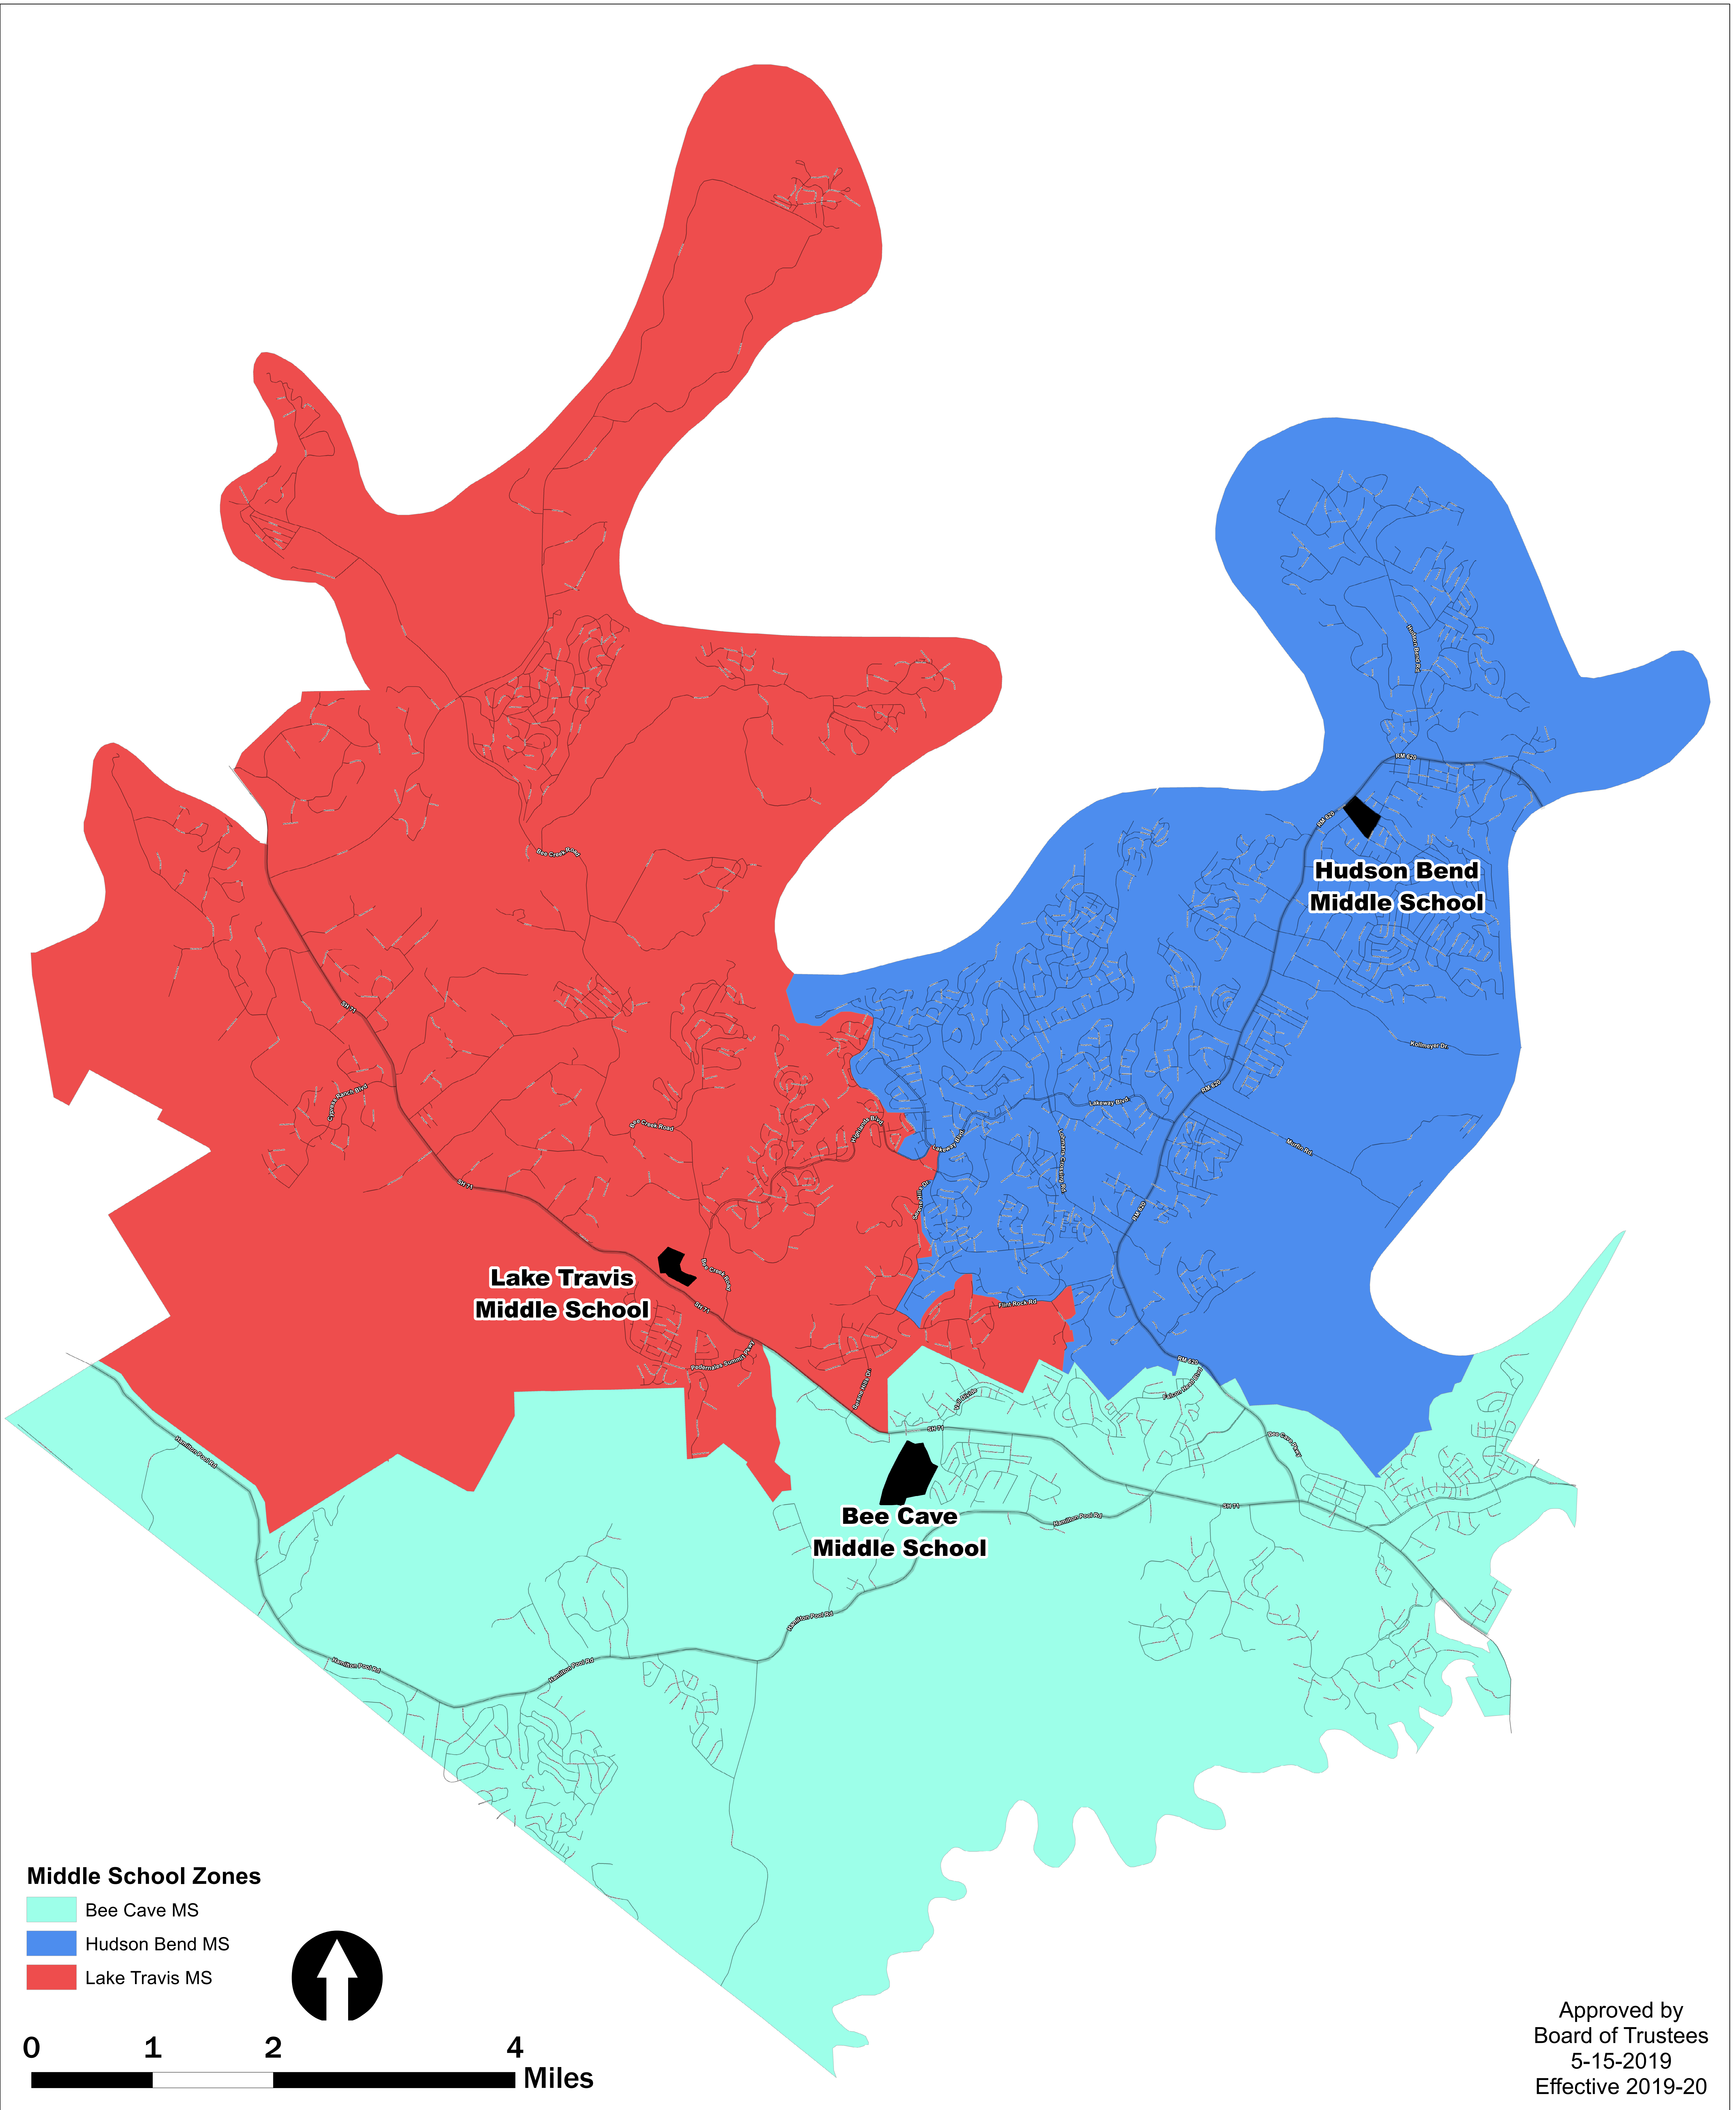

# Middle School Attendance Zones Lake Travis I.S.D.

### Middle School Zones

-  Bee Cave MS
-  Hudson Bend MS
-  Lake Travis MS

0 1 2 4 Miles

Approved by  
Board of Trustees  
5-15-2019  
Effective 2019-20