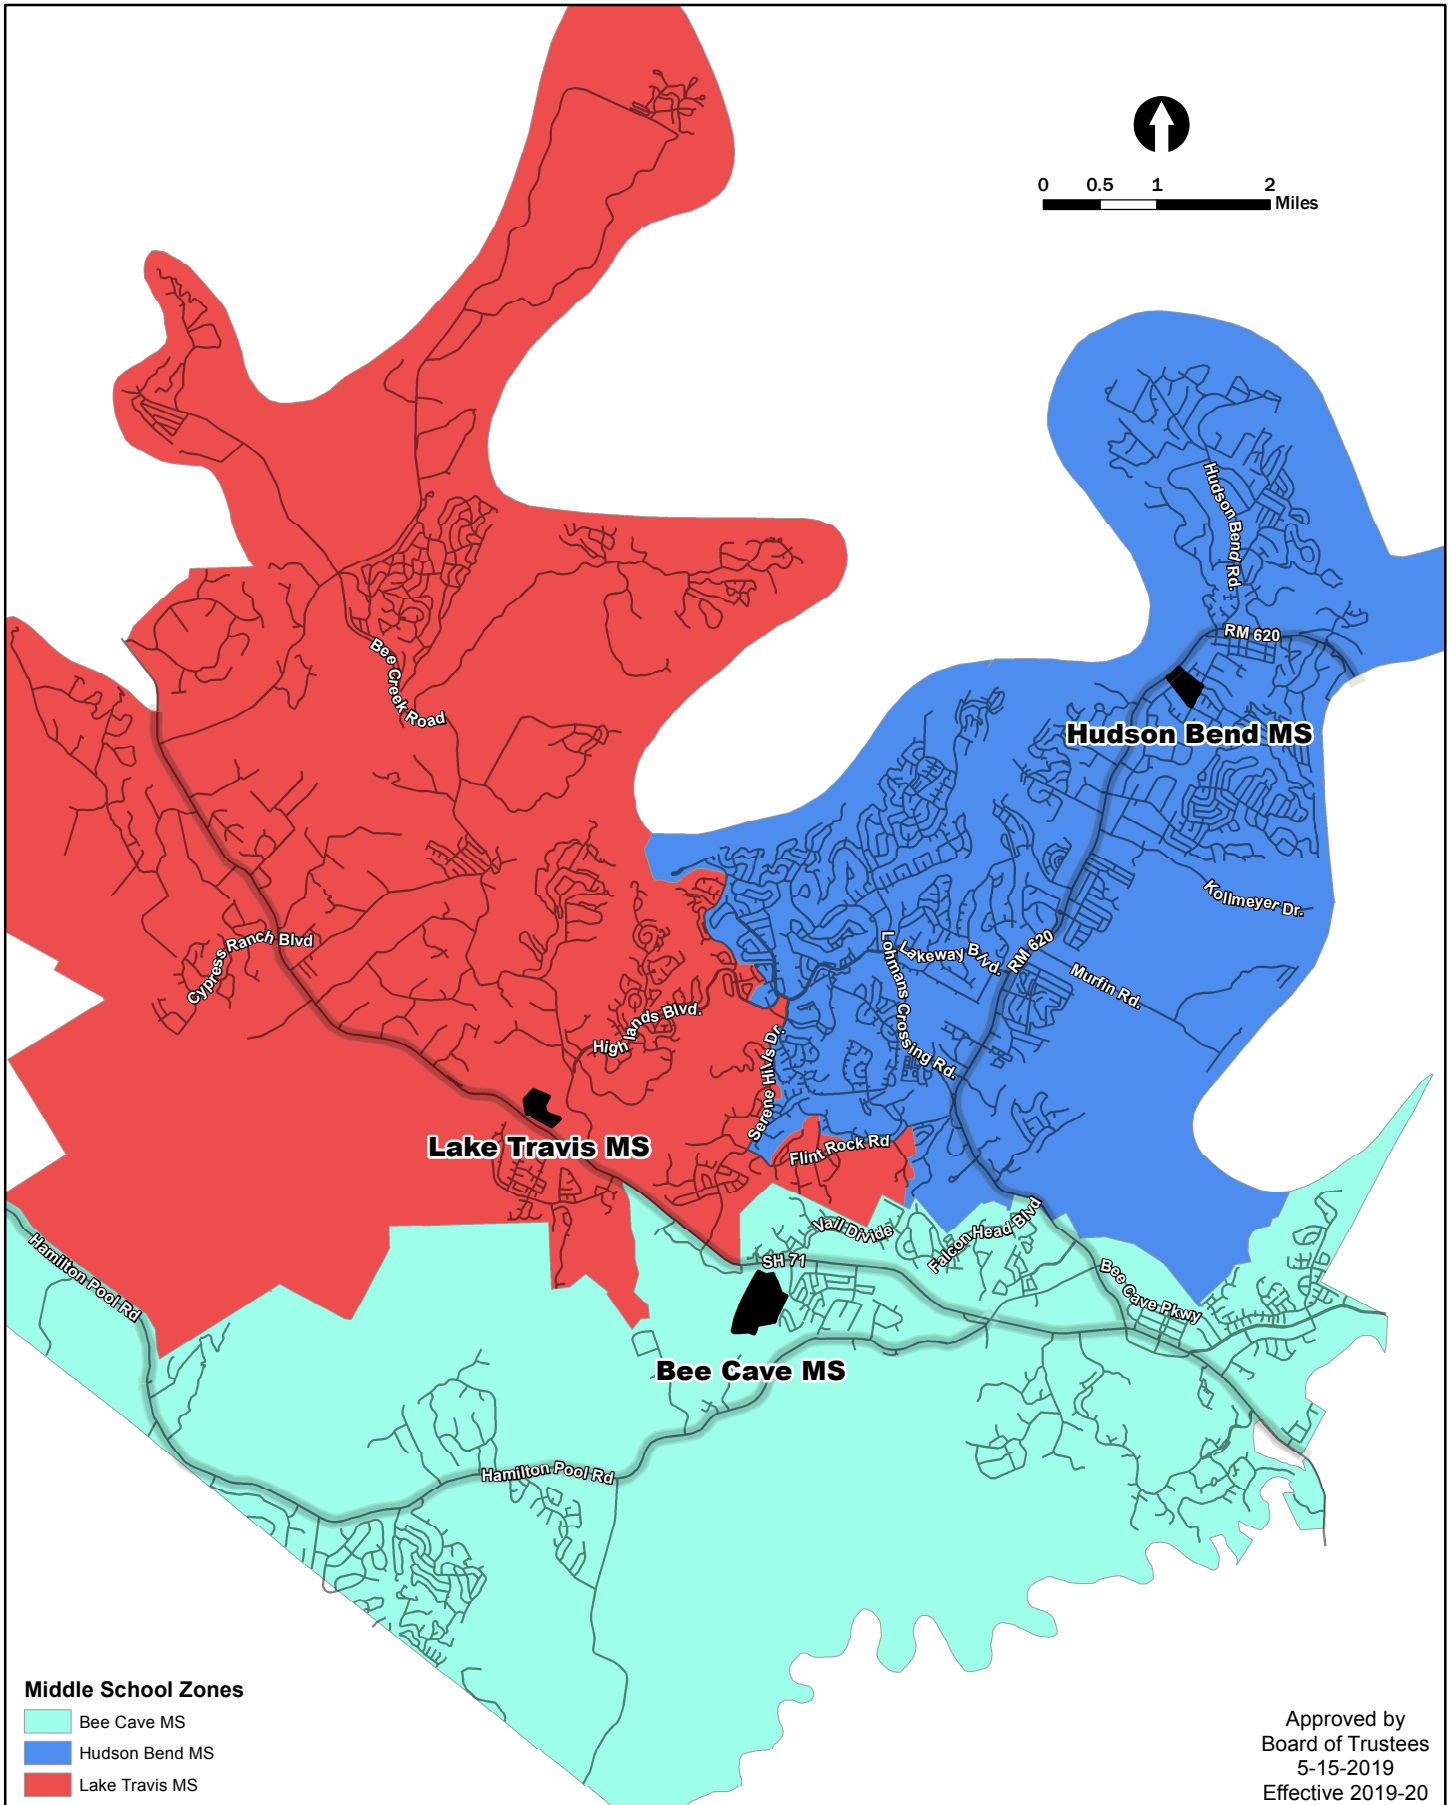

Middle School Attendance Zones

Lake Travis I.S.D.

Approved by
Board of Trustees
5-15-2019
Effective 2019-20