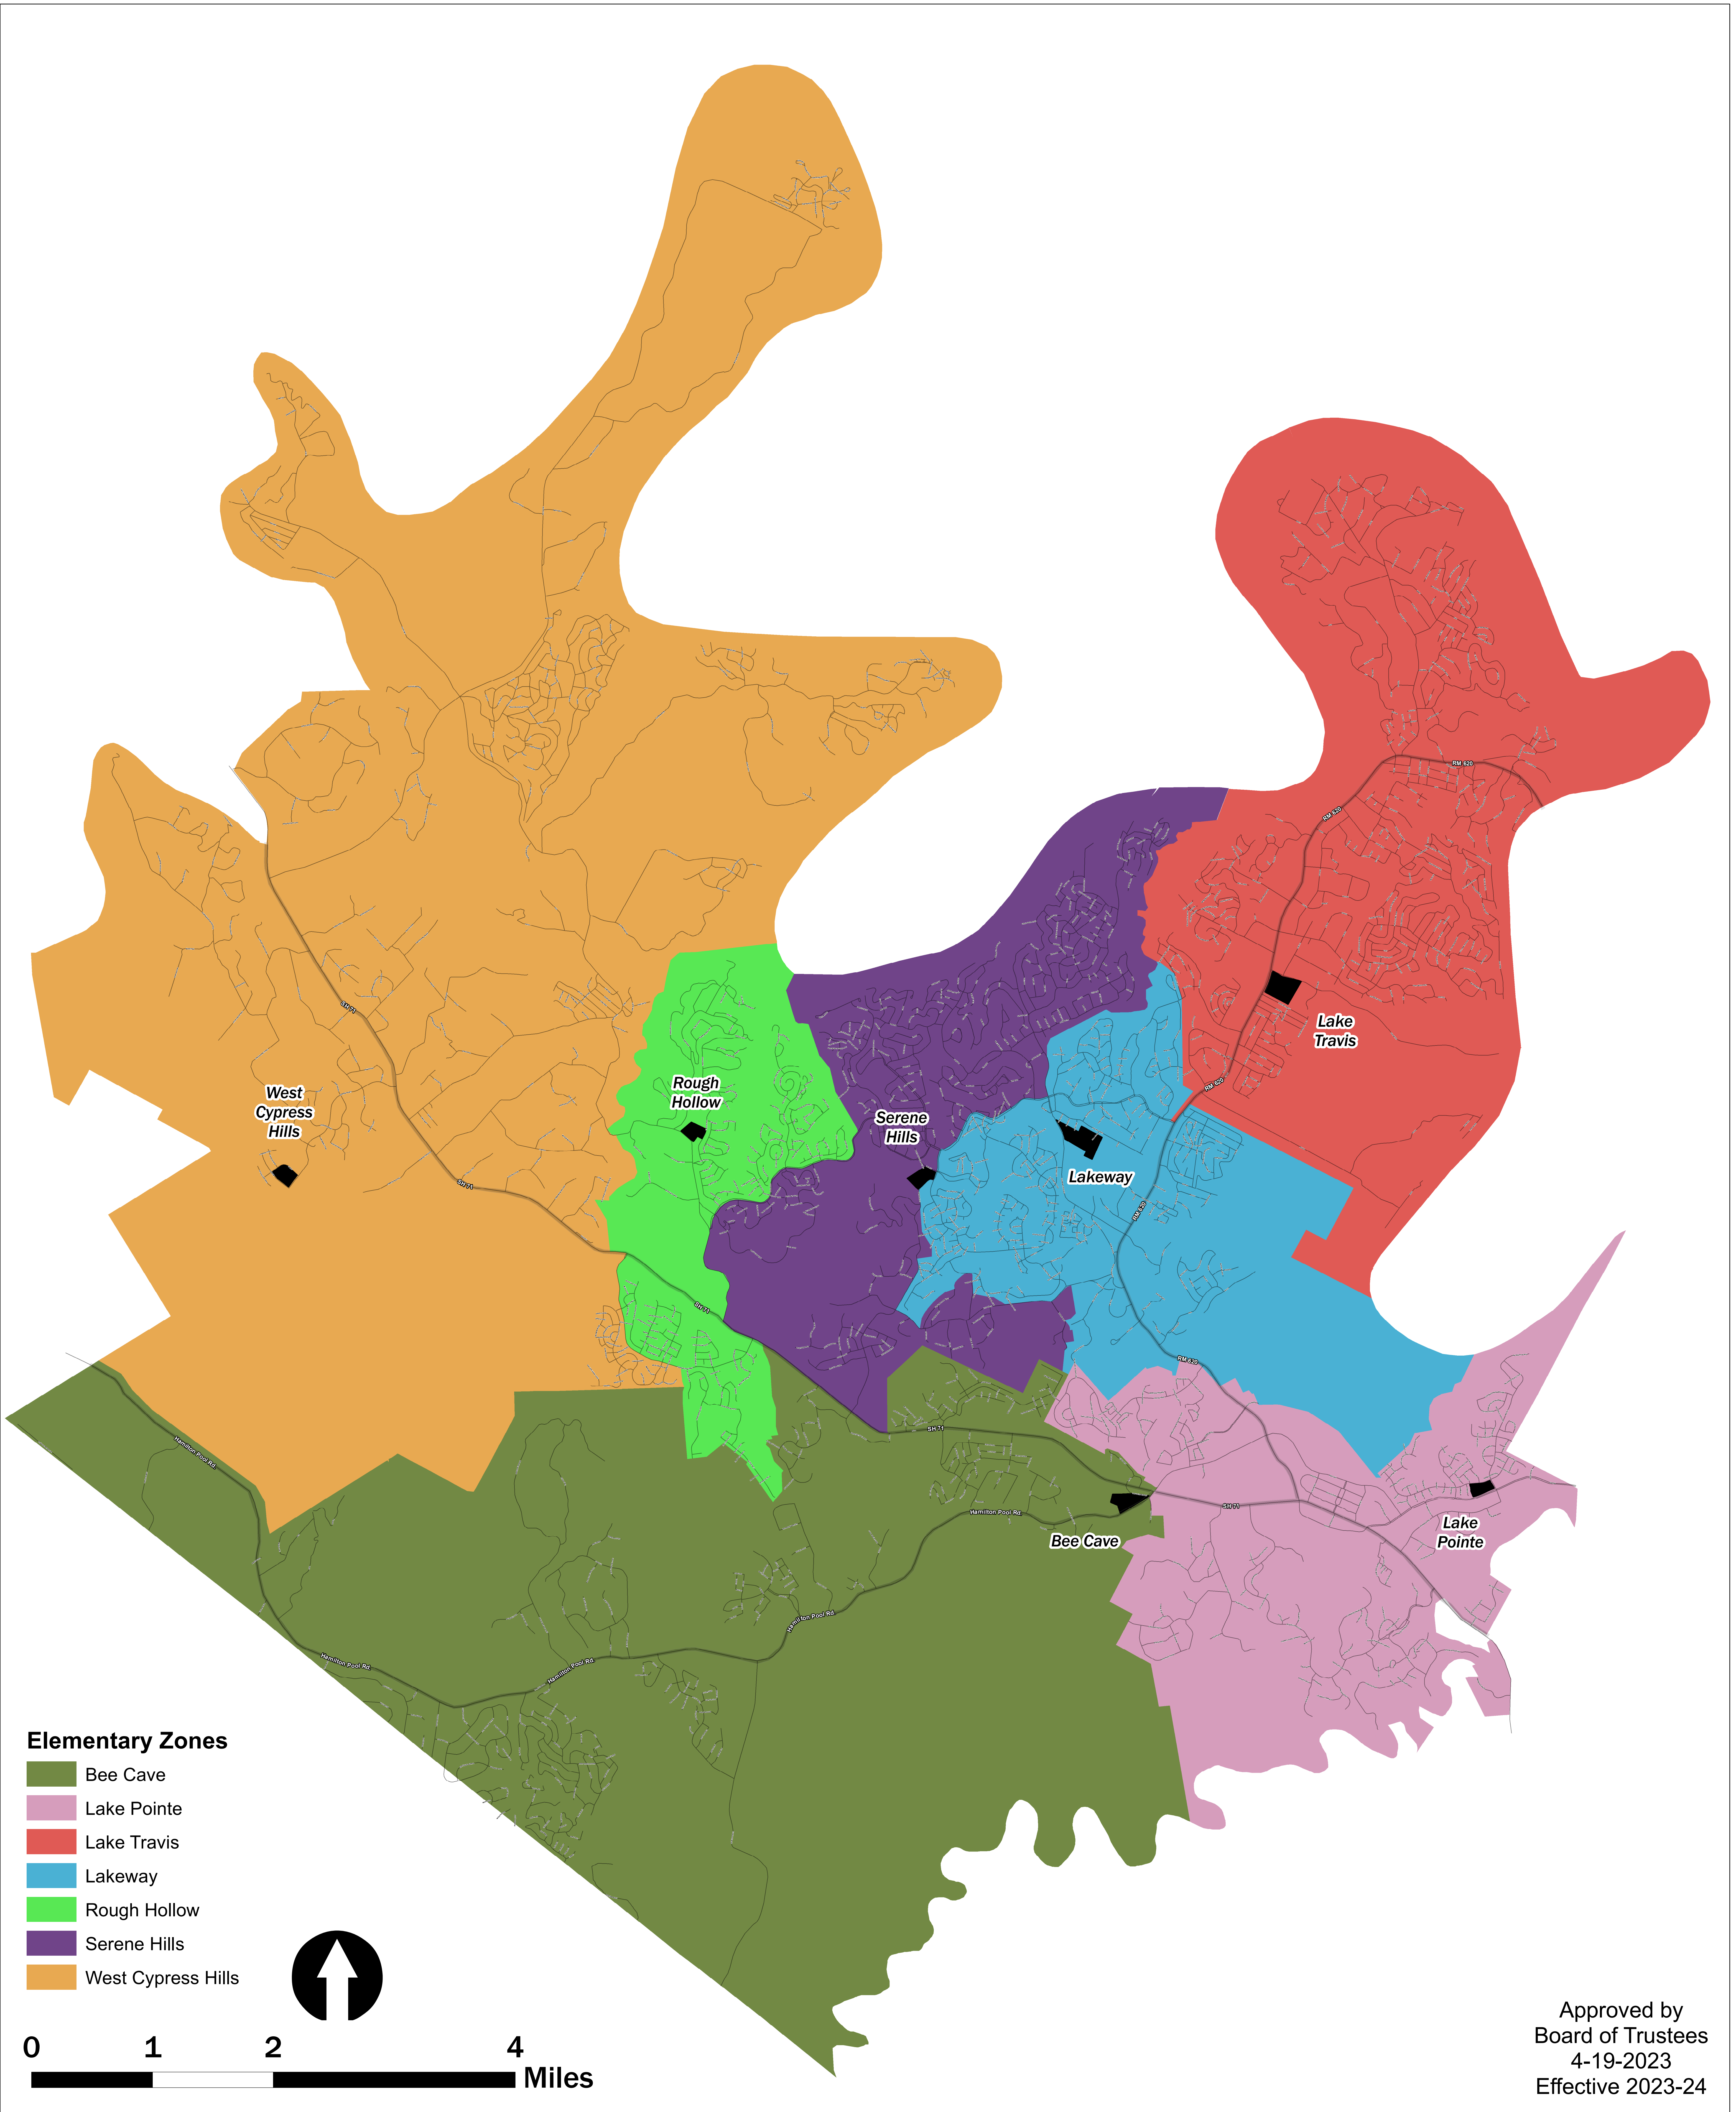

Elementary School Attendance Zones Lake Travis I.S.D.

- Elementary Zones**
- Bee Cave
 - Lake Pointe
 - Lake Travis
 - Lakeway
 - Rough Hollow
 - Serene Hills
 - West Cypress Hills

0 1 2 4 Miles

Approved by
Board of Trustees
4-19-2023
Effective 2023-24