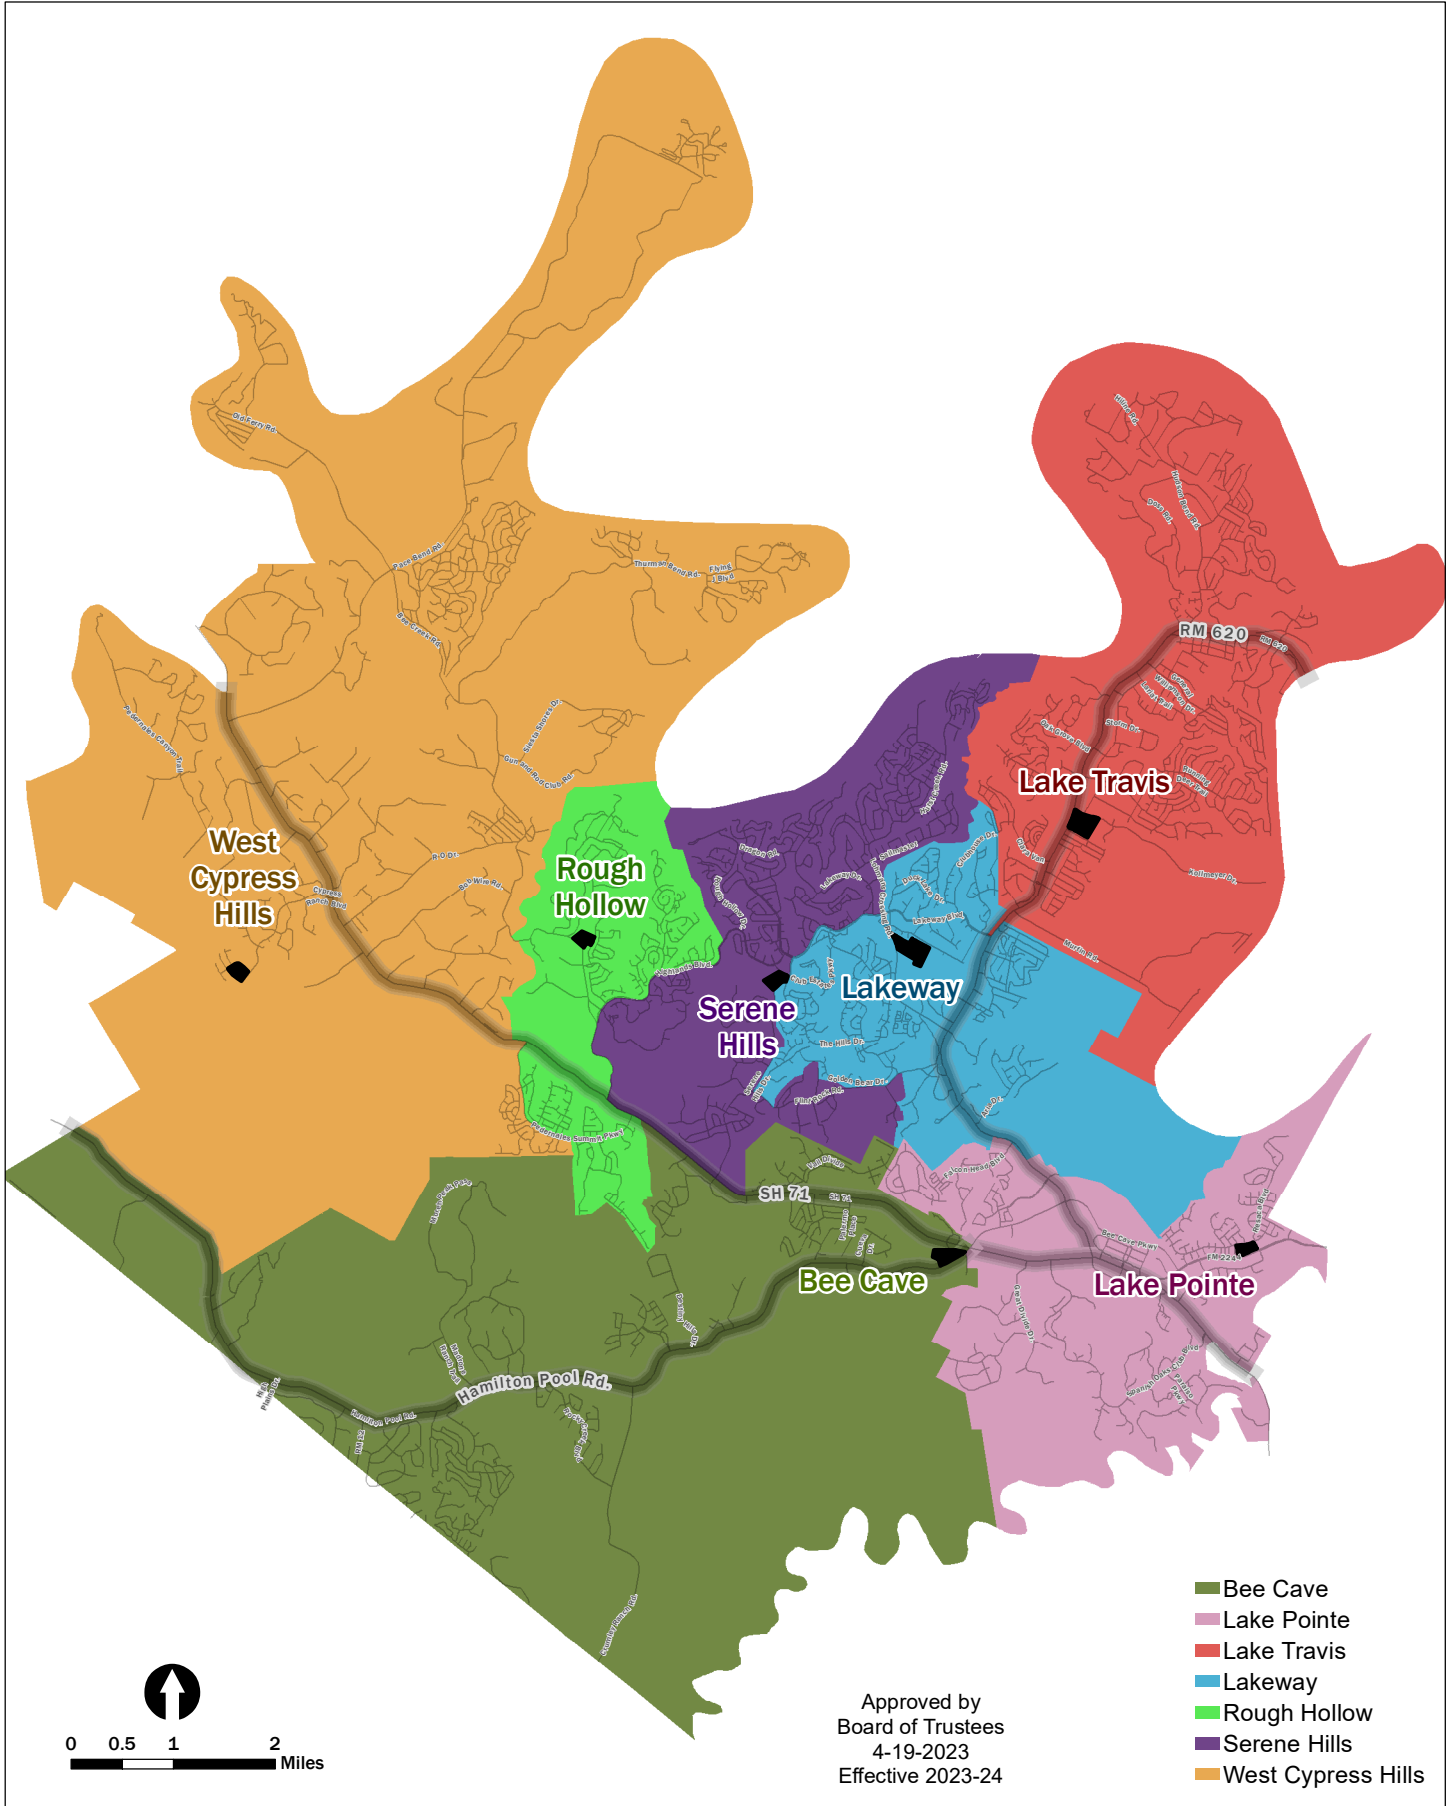

# Elementary School Attendance Zones

Lake Travis ISD

Approved by  
Board of Trustees  
4-19-2023  
Effective 2023-24

- Bee Cave
- Lake Pointe
- Lake Travis
- Lakeway
- Rough Hollow
- Serene Hills
- West Cypress Hills