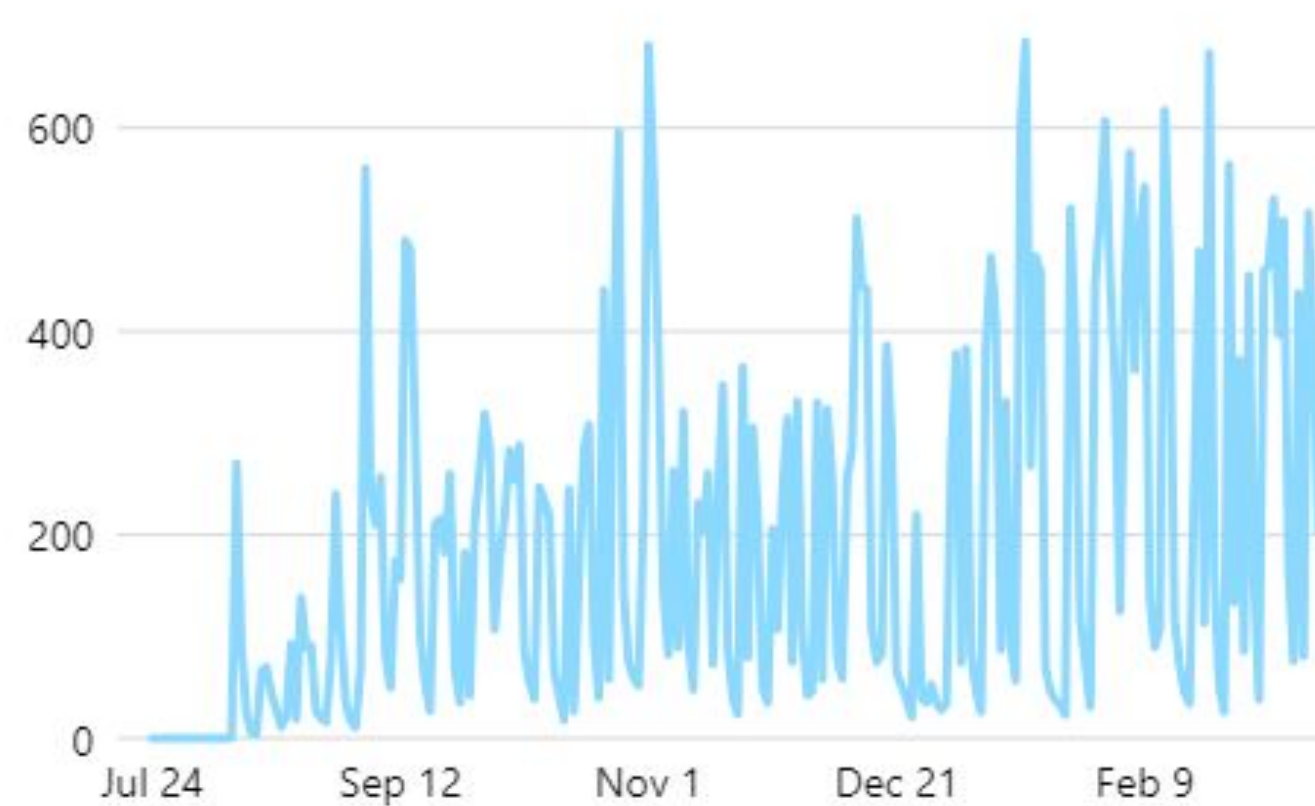

Account created August 10, 2023

Facebook & Instagram *Page Visits*

Facebook visits ⓘ

10.8K ↑ 544.5%

Instagram profile visits ⓘ

12.6K ↑ 100%

Facebook & Instagram Reach

Facebook reach ⓘ

24.4K ↑ 1.3K%

Instagram reach ⓘ

4.6K ↑ 100%

Facebook

Visits: This Year vs. Last Year

Facebook visits ⓘ
10.8K ↑ 544.5%

2023 - 24

Facebook visits ⓘ
1.5K ↑ 202.4%