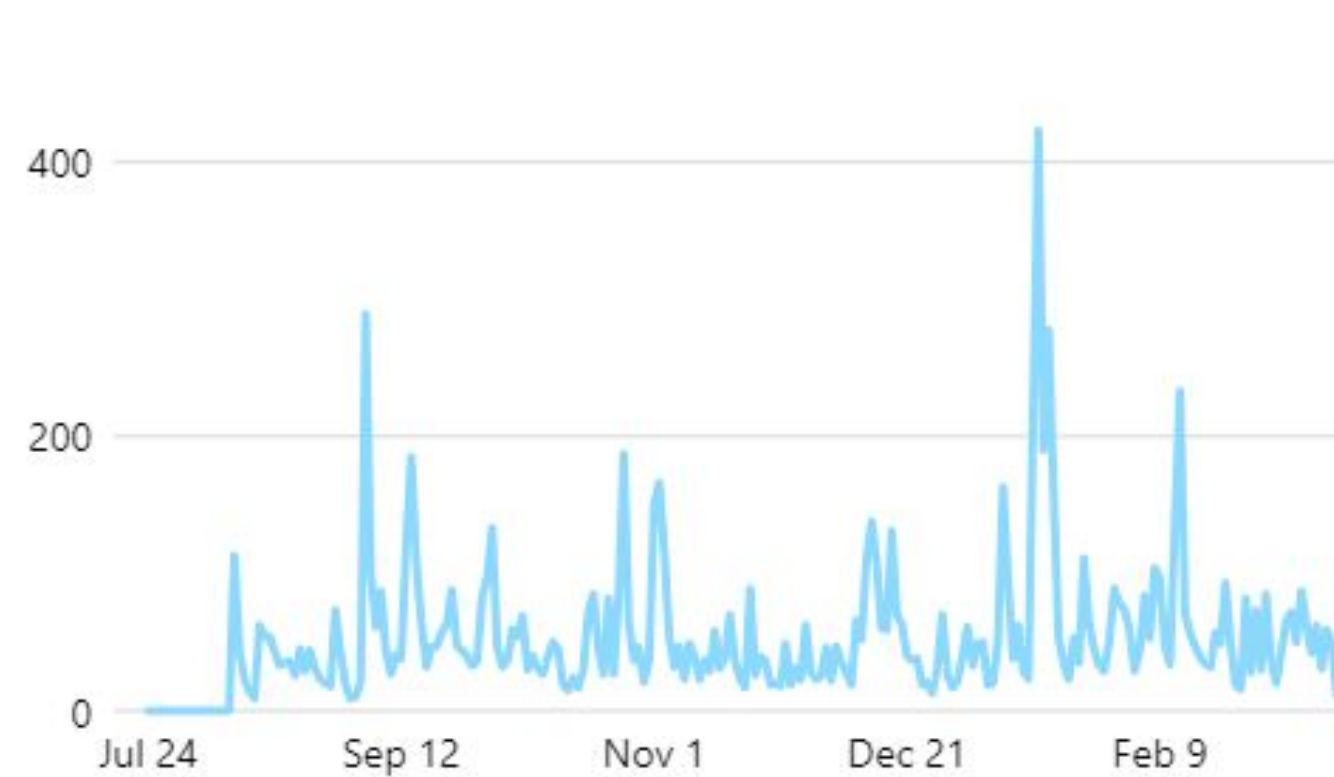

Account created August 10, 2023

Facebook & Instagram *Page Visits*

Facebook visits ⓘ

10.8K ↑ 544.5%

Instagram profile visits ⓘ

12.6K ↑ 100%

Facebook & Instagram Reach

Facebook reach ⓘ

24.4K ↑ 1.3K%

Instagram reach ⓘ

4.6K ↑ 100%

Facebook

Visits: This Year vs. Last Year

Facebook visits ⓘ
10.8K ↑ 544.5%

2023 - 24

Facebook visits ⓘ
1.5K ↑ 202.4%