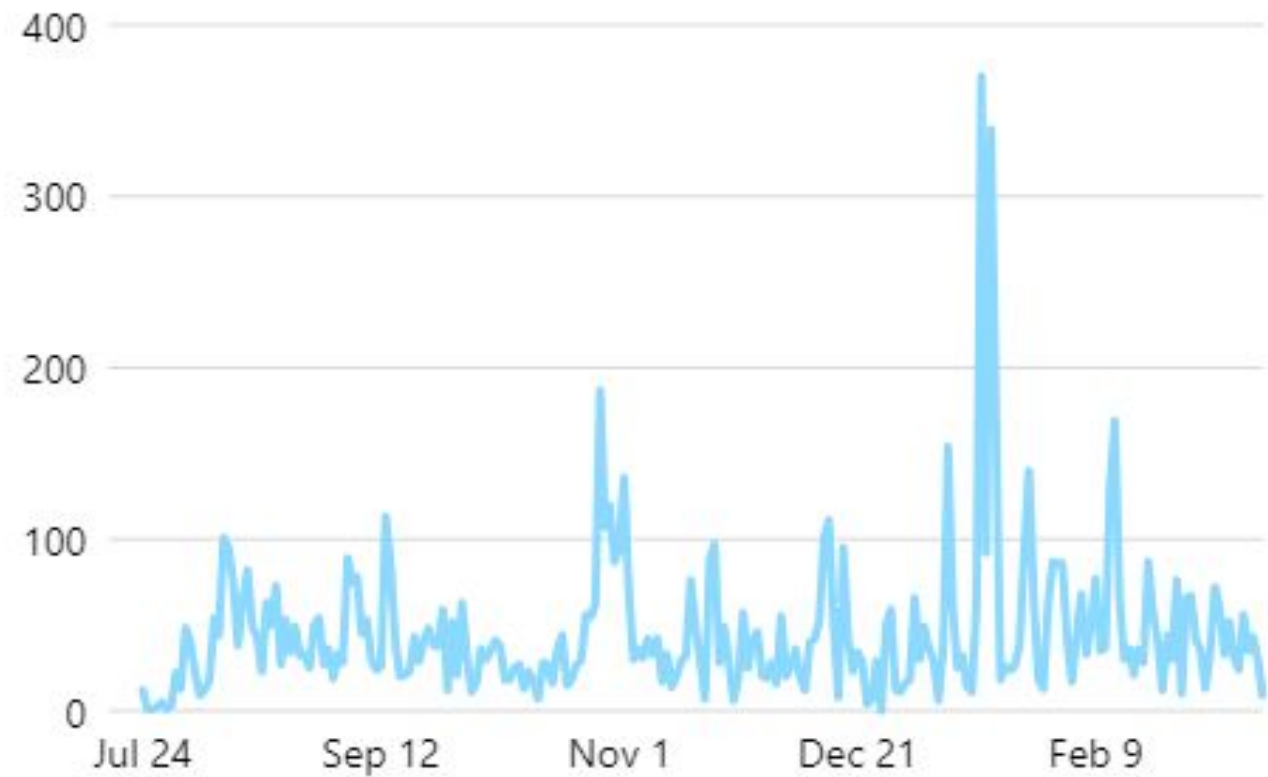

Account created August 10, 2023

Facebook & Instagram *Page Visits*

Facebook visits ⓘ

10.8K ↑ 544.5%

Instagram profile visits ⓘ

12.6K ↑ 100%

Facebook & Instagram Reach

Facebook reach ⓘ

24.4K ↑ 1.3K%

Instagram reach ⓘ

4.6K ↑ 100%

Facebook

Visits: This Year vs. Last Year

Facebook visits ⓘ
10.8K ↑ 544.5%

2023 - 24

Facebook visits ⓘ
1.5K ↑ 202.4%