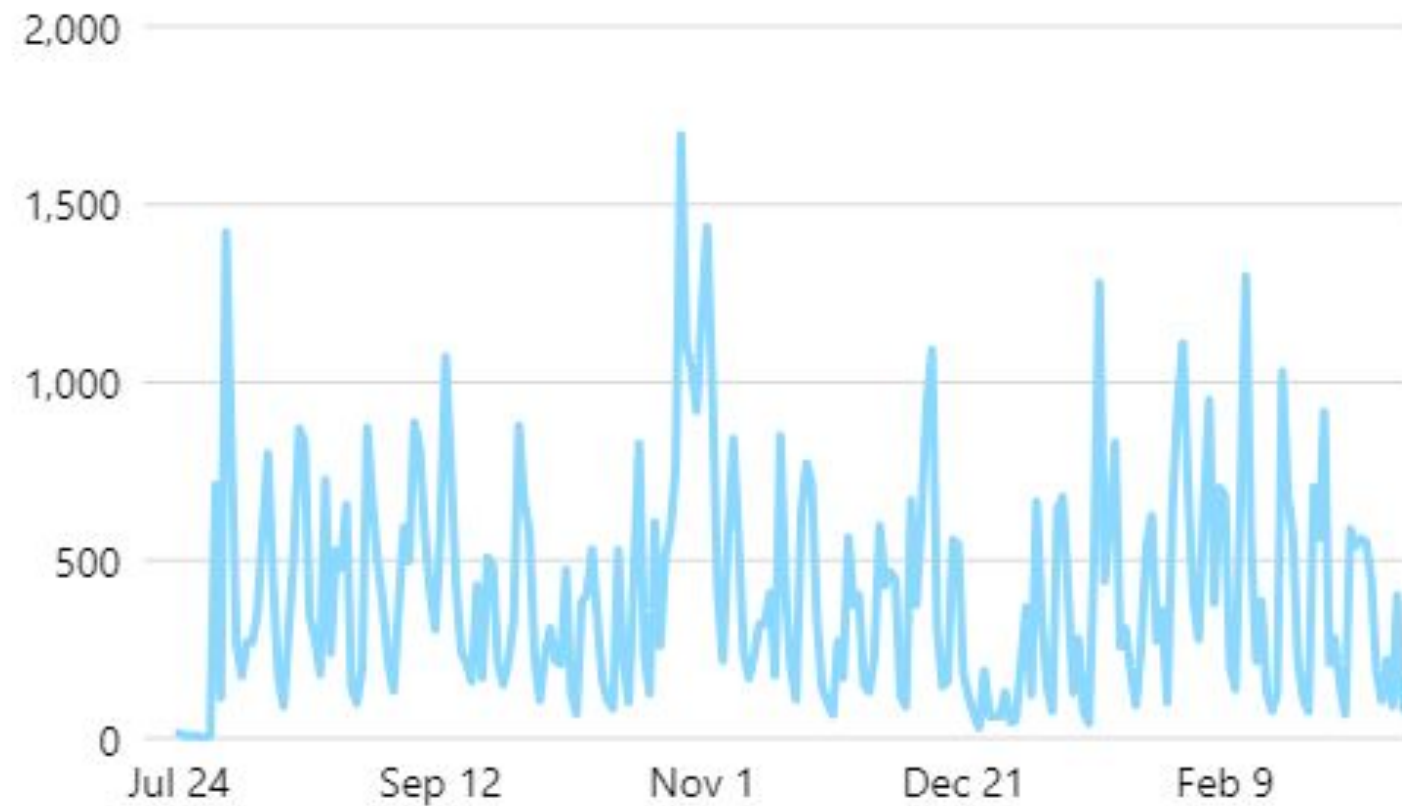

Account created August 10, 2023

Facebook & Instagram *Page Visits*

Facebook visits ⓘ

10.8K ↑ 544.5%

Instagram profile visits ⓘ

12.6K ↑ 100%

Facebook & Instagram Reach

Facebook reach ⓘ

24.4K ↑ 1.3K%

Instagram reach ⓘ

4.6K ↑ 100%

Facebook

Visits: This Year vs. Last Year

Facebook visits ⓘ
10.8K ↑ 544.5%

2023 - 24

Facebook visits ⓘ
1.5K ↑ 202.4%