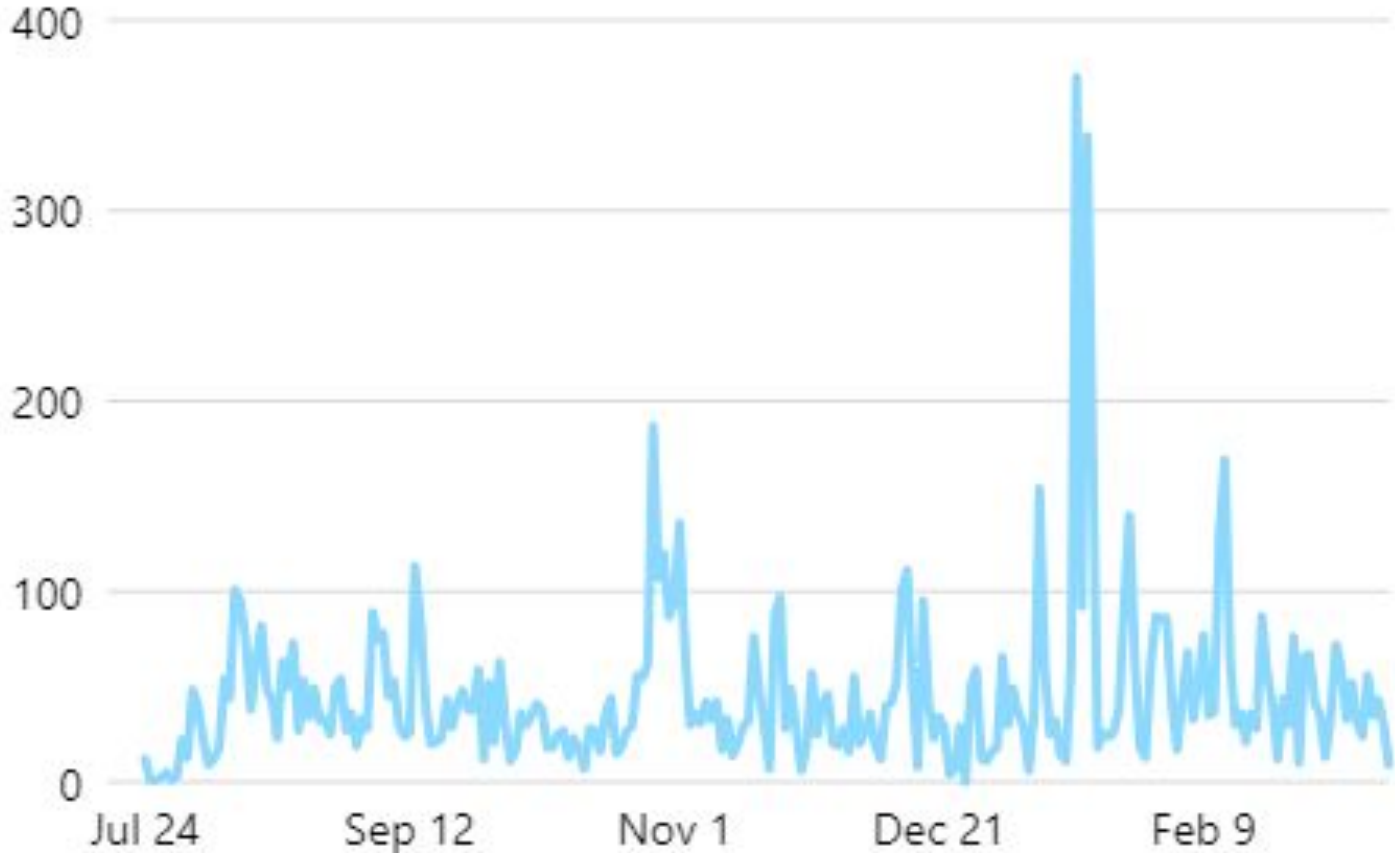

Account created August 10, 2023

Facebook & Instagram *Page Visits*

Facebook visits ⓘ

10.8K ↑ 544.5%

Instagram profile visits ⓘ

12.6K ↑ 100%

Facebook & Instagram Reach

Facebook reach ⓘ

24.4K ↑ 1.3K%

Instagram reach ⓘ

4.6K ↑ 100%

Facebook

Visits: This Year vs. Last Year

Facebook visits ⓘ
10.8K ↑ 544.5%

2023 - 24

Facebook visits ⓘ
1.5K ↑ 202.4%

2022 - 23

Facebook

Reach: This Year vs. Last Year

2023 - 24

2022 - 23

Facebook

Followers: This Year vs. Last Year

Facebook follows ⓘ