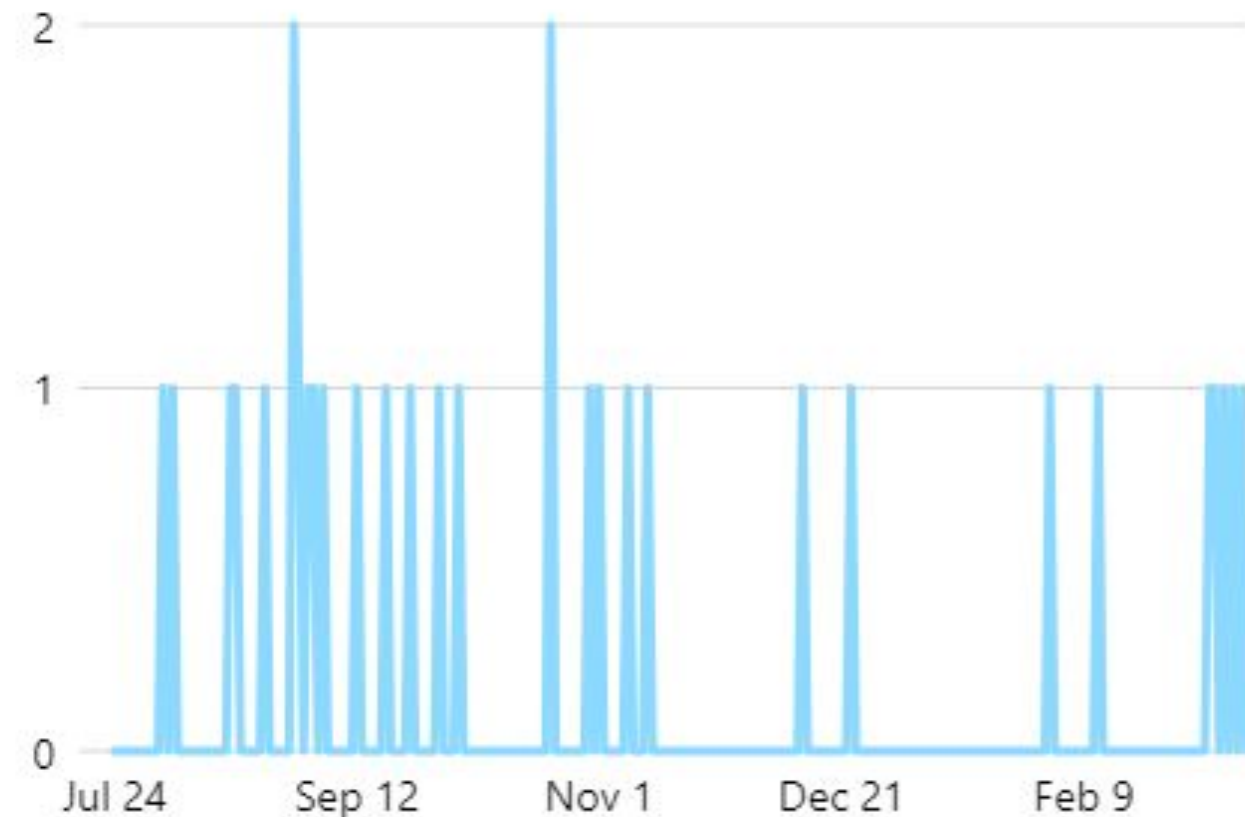

200 ↑ 589.7%

2023 - 24

Follows

Facebook follows ⓘ

31 ↓ 35.4%

2022 - 23

Questions?