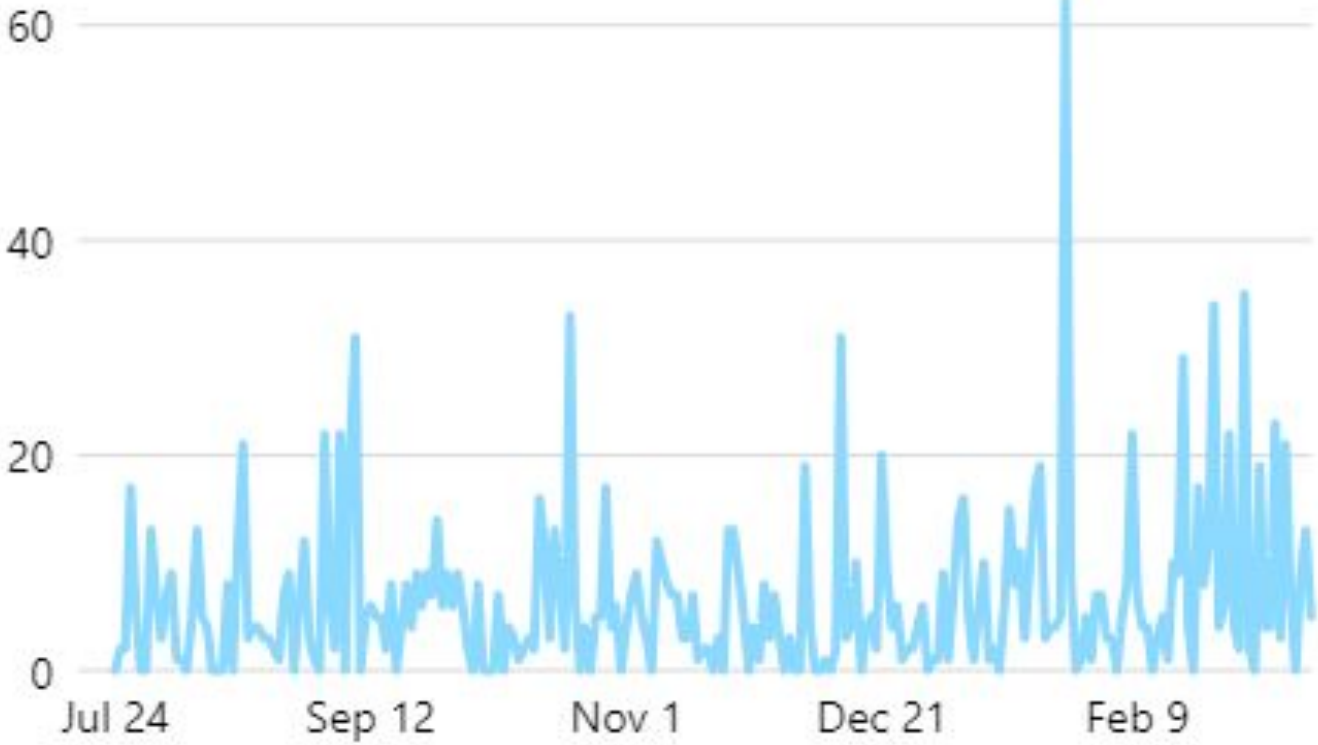

24.4K ↑ 1.3K%

Instagram reach ⓘ

4.6K ↑ 100%

Facebook

Visits: This Year vs. Last Year

Facebook visits ⓘ
10.8K ↑ 544.5%

2023 - 24

Facebook visits ⓘ
1.5K ↑ 202.4%

2022 - 23

Facebook

Reach: This Year vs. Last Year

2023 - 24

2022 - 23

Facebook

Followers: This Year vs. Last Year

Facebook follows ⓘ