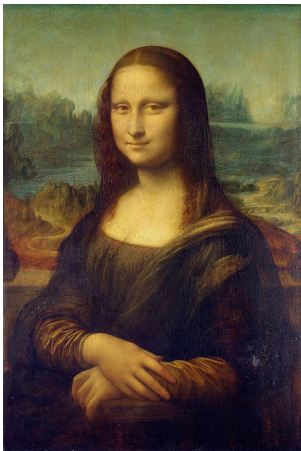

It's a big DEAL!

Daily Elementary Art Lesson

Day 23

I Spy With My Little Eye

Today, you will be looking at works of art by famous artists, in a fun activity from Google Arts & Culture.

You will need:
Your computer
Computer mouse
(optional)

When you click on the link below, you will see this famous painting and others.

- Look for the hidden details. (Can you find a dog, a turtle, a book?)
- Scroll down to see more. (And for help finding them!)
- Double click to zoom in.
- Click on the back arrow to get back to the activity.