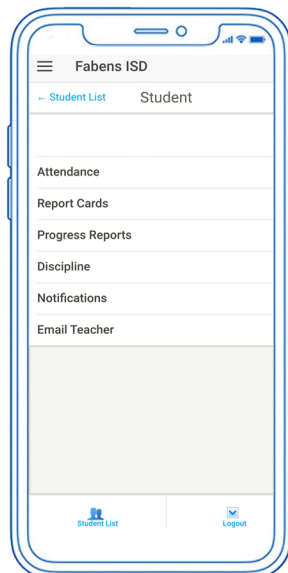

FRONTLINE (TEAMS) MOBILE APP

STEP 1

Go to the App Store on your device.
Search for "TEAMS Prologic"
Select and Install the TEAMS Mobile App.

STEP 2

Select Fabens ISD
from the District
dropdown menu.

STEP 3

Select Account Type
and click Submit.
Click OK to confirm selection.

**USE YOUR SCHOOL STUDENT/STAFF LOGIN TO ACCESS THE APP.
PARENTS, USE YOUR PARENT SELF SERVE LOGIN TO ACCESS THE APP.**

THE FOLLOWING MENUS WILL BE AVAILABLE PER USER ACCESS:

STUDENTS

4TH - 12TH GRADE

PARENTS

TEACHERS

PRINCIPALS