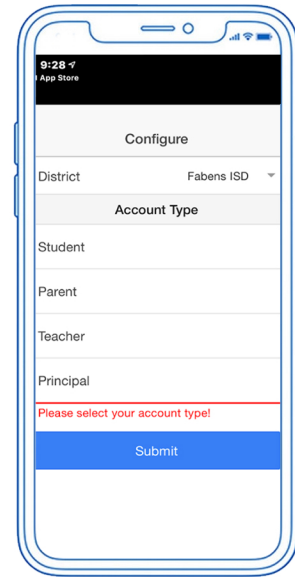

STEP 3

Select Account Type
and click Submit.
Click OK to confirm selection.