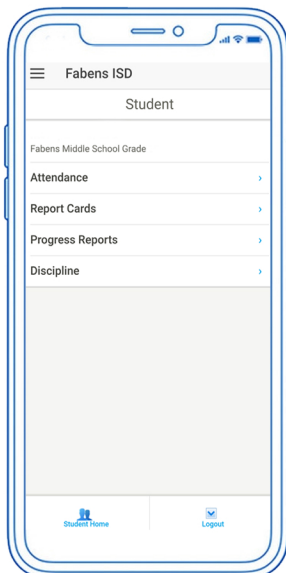

STUDENTS

4TH - 12TH GRADE