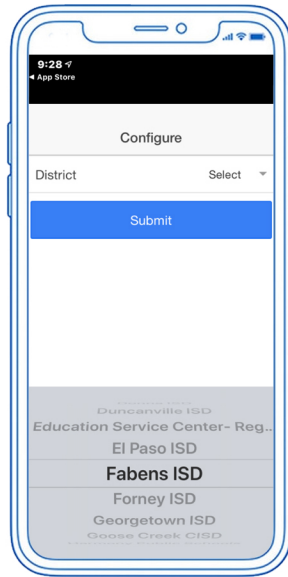

STEP 2

Select Fabens ISD
from the District
dropdown menu.