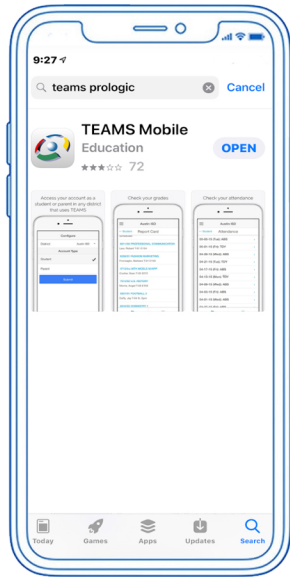

## STEP 1

Go to the App Store on your device.  
Search for "TEAMS Prologic"  
Select and Install the TEAMS Mobile App.