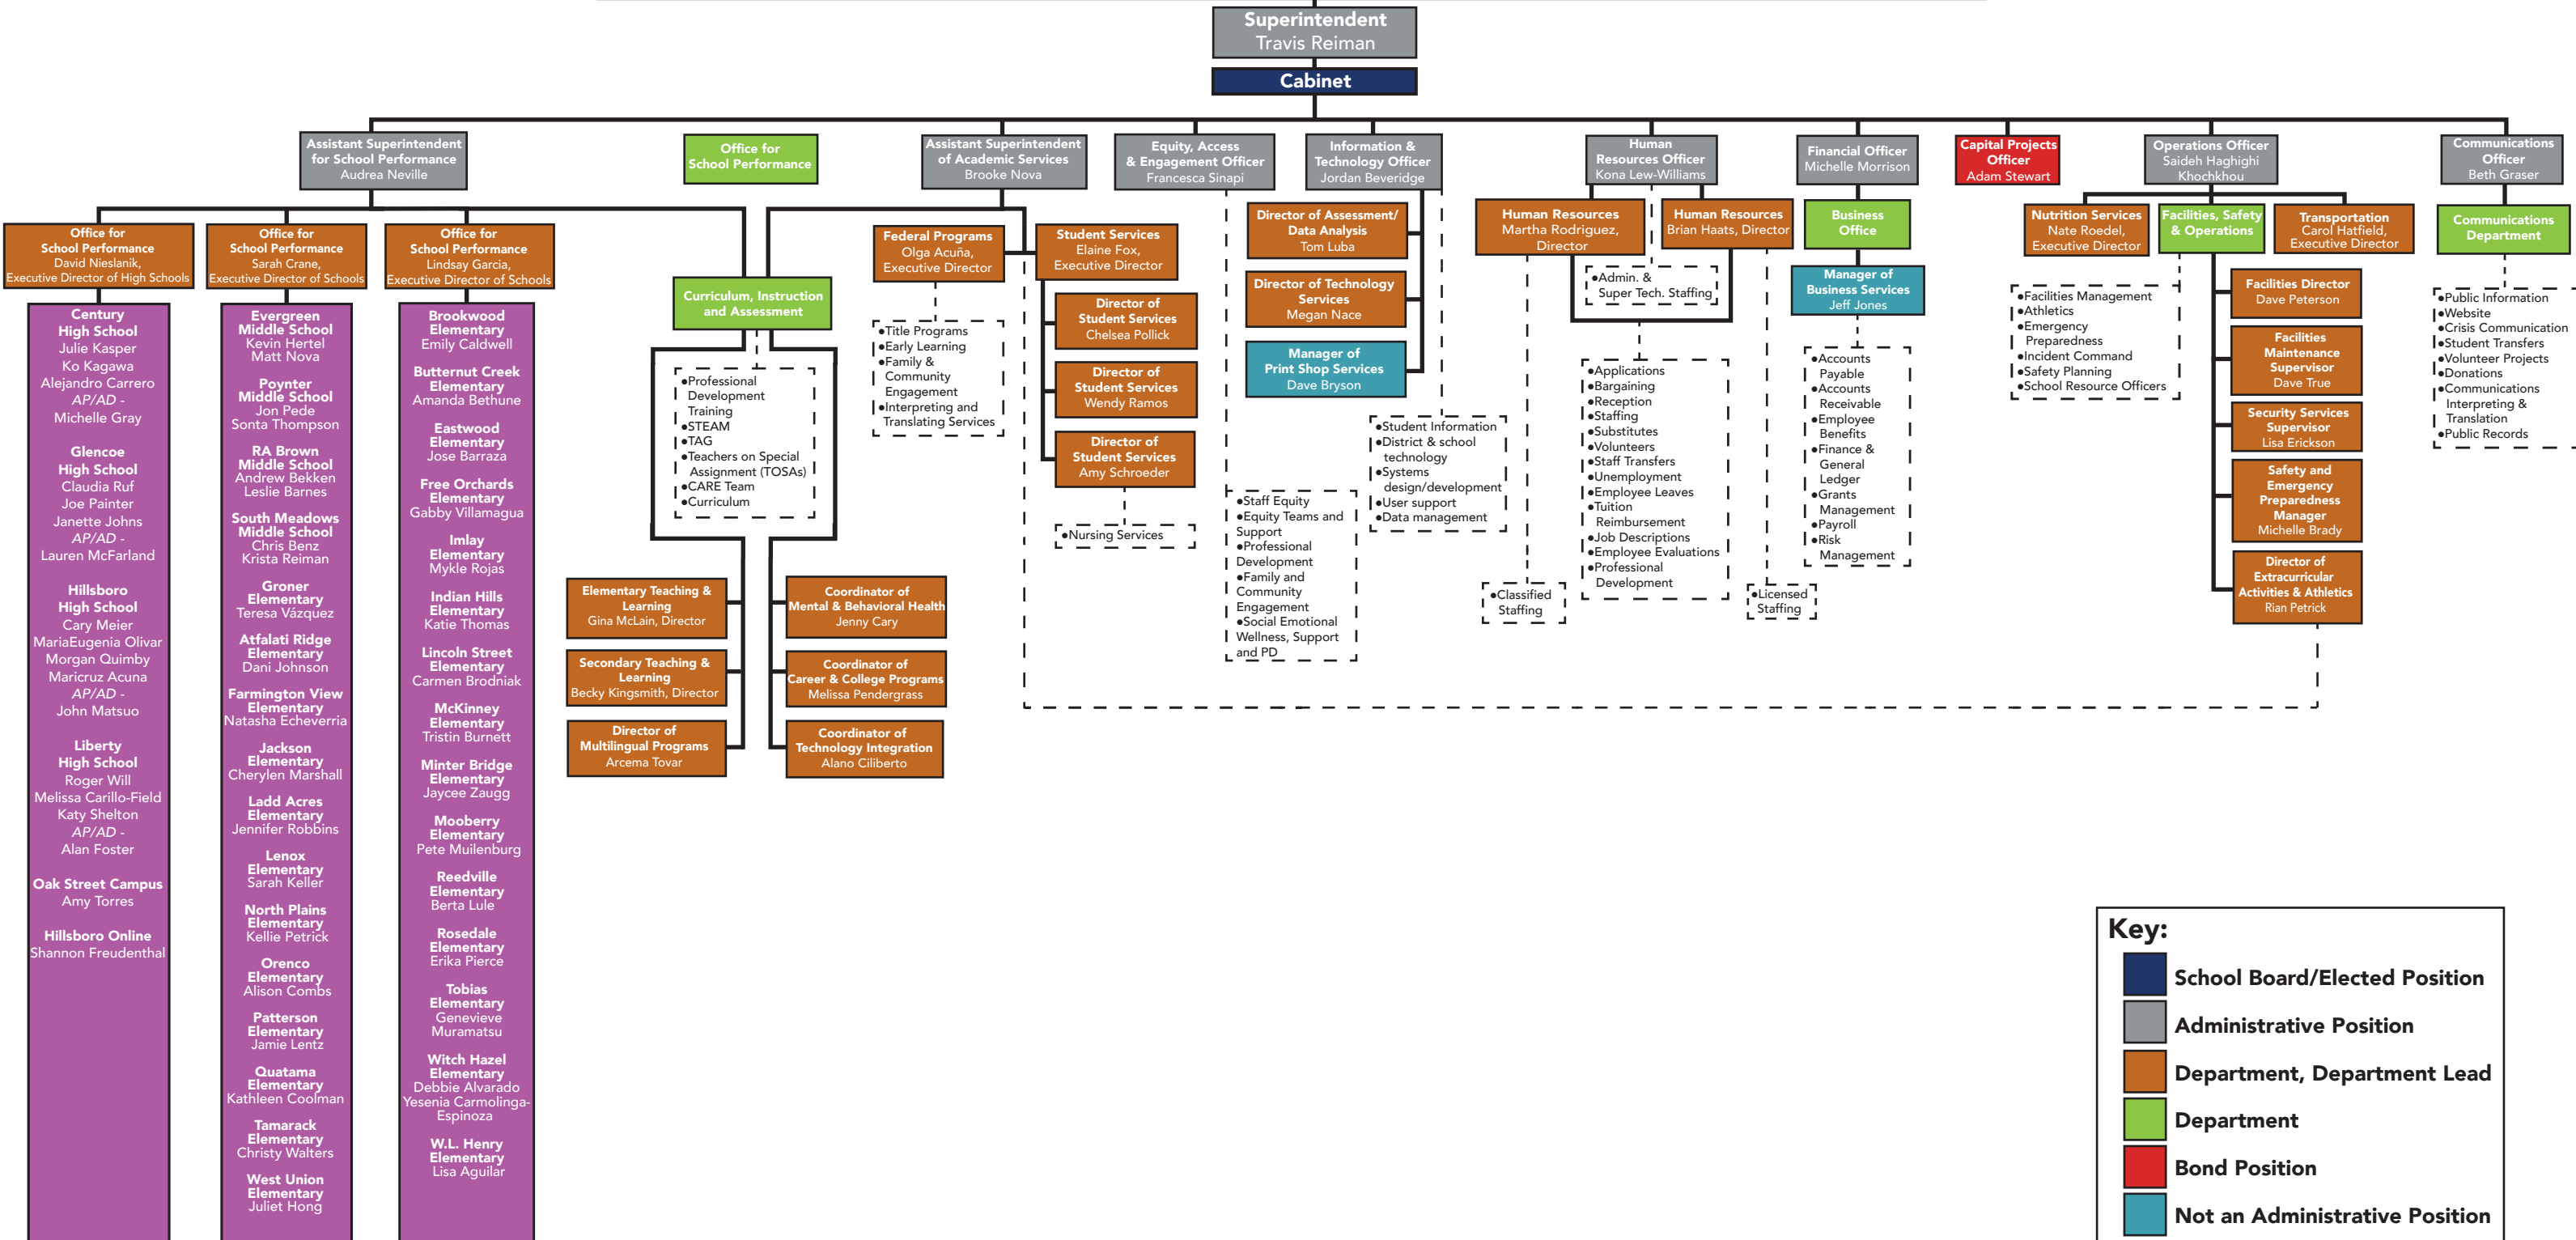

# Hillsboro School District Organizational Chart 2023-24

**Community/School Board**  
 Mark Watson, Chair \* Ivette Pantoja, Vice Chair \* See Eun Kim \* Erika Lopez \* Patrick Maguire \* Nancy Thomas \* Monique Ward  
**Student Representatives to the Board**  
 Hadley Brathapan \* RJ Panlilio \* Aliannah Shalika

**Key:**

- School Board/Elected Position
- Administrative Position
- Department, Department Lead
- Department
- Bond Position
- Not an Administrative Position
- Role at a School
- Duties/Responsibilities