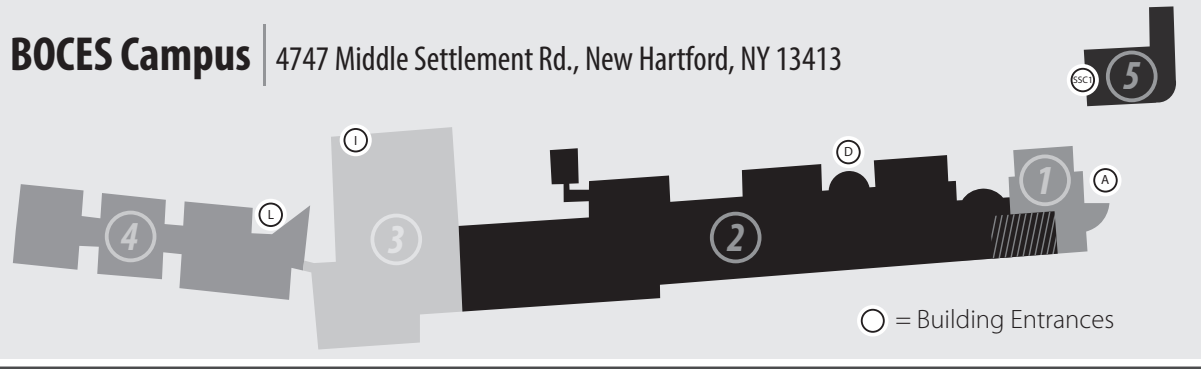

Oneida-Herkimer-Madison BOCES

BOCES Campus

4747 Middle Settlement Rd., New Hartford, NY 13413

- 1 Central Administration, Program & Professional Learning and Learning Center
- 2 Career and Technical Education Center, P-TECH, Adult Education
- 3 Bridges/Special Education Center
- 4 Middle Settlement Academy/Alternative Education
- 5 Support Services Center/Human Resources and CBO

6 Information & Technology Center

502 Court St., Utica, NY 13502

(Enter through side entrance, 3rd floor)

BOCES Campus | 4747 Middle Settlement Rd., New Hartford, NY 13413

○ = Building Entrances