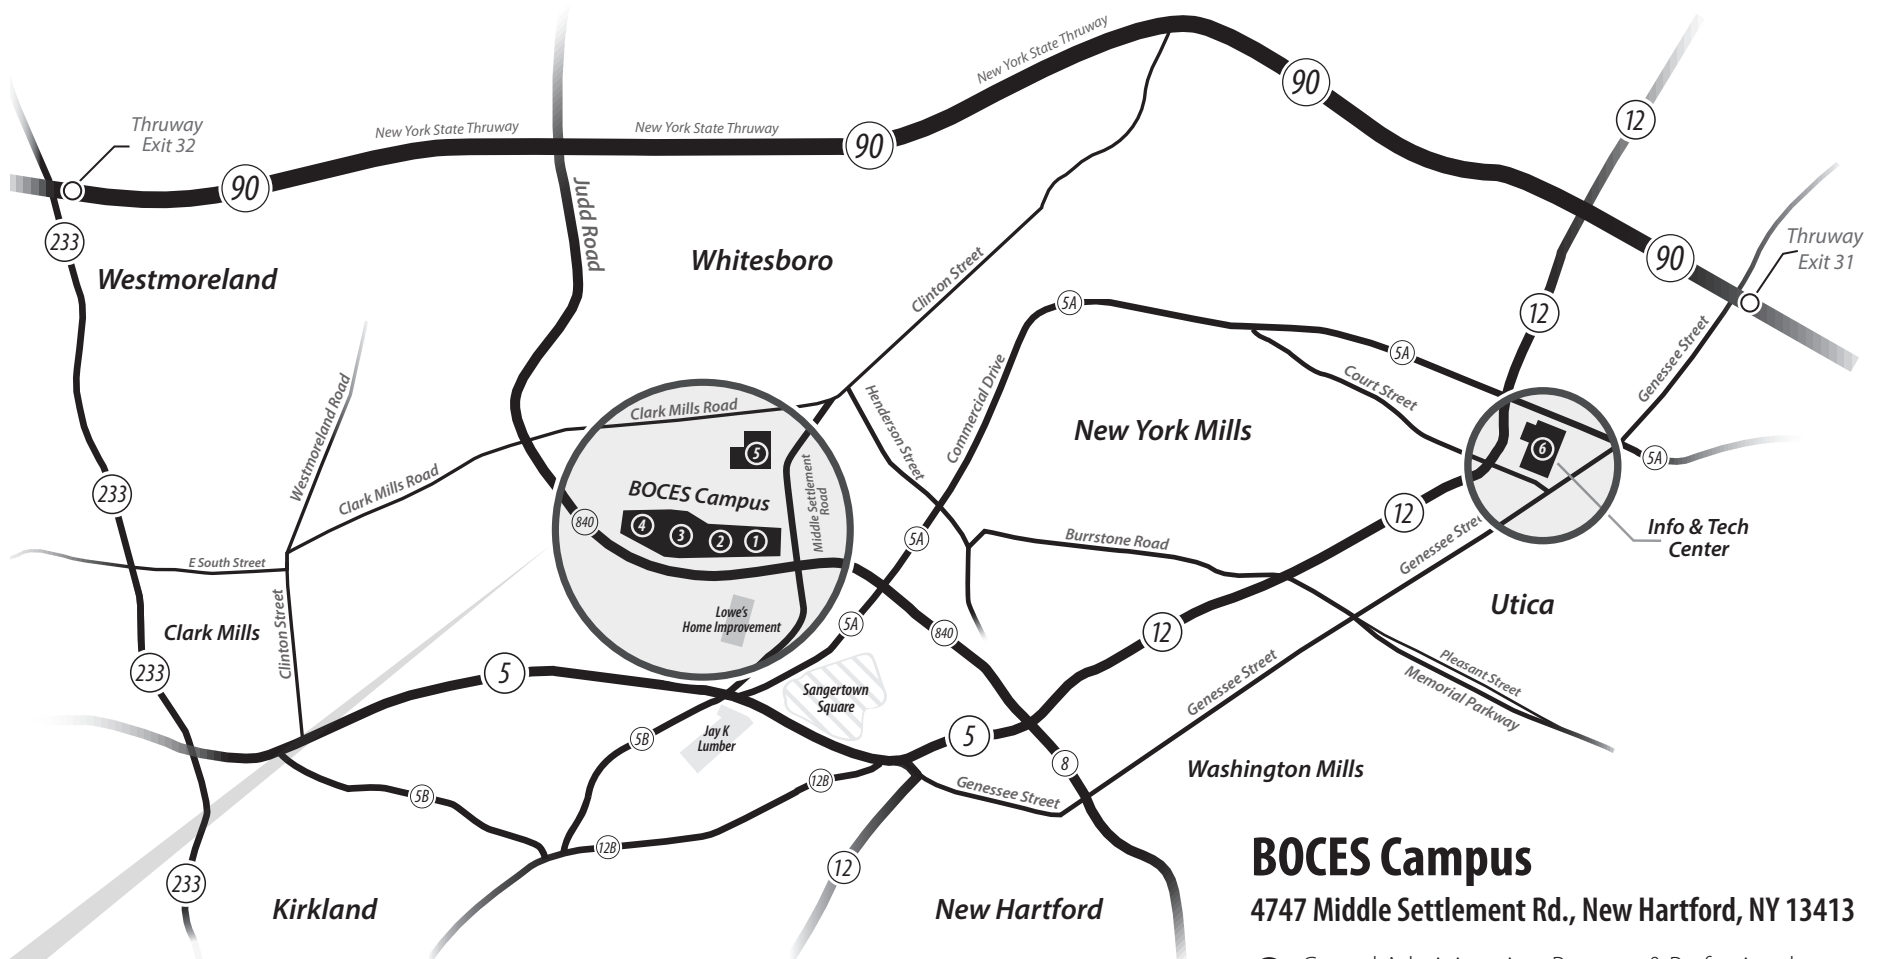

Oneida-Herkimer-Madison BOCES

BOCES Campus

4747 Middle Settlement Rd., New Hartford, NY 13413

- 1 Central Administration, Program & Professional Learning and Learning Center
- 2 Career and Technical Education Center, P-TECH, Adult Education
- 3 Bridges/Special Education Center
- 4 Middle Settlement Academy/Alternative Education
- 5 Support Services Center/Human Resources and CBO

6 Information & Technology Center

502 Court St., Utica, NY 13502

(Enter through side entrance, 3rd floor)

BOCES Campus | 4747 Middle Settlement Rd., New Hartford, NY 13413

○ = Building Entrances