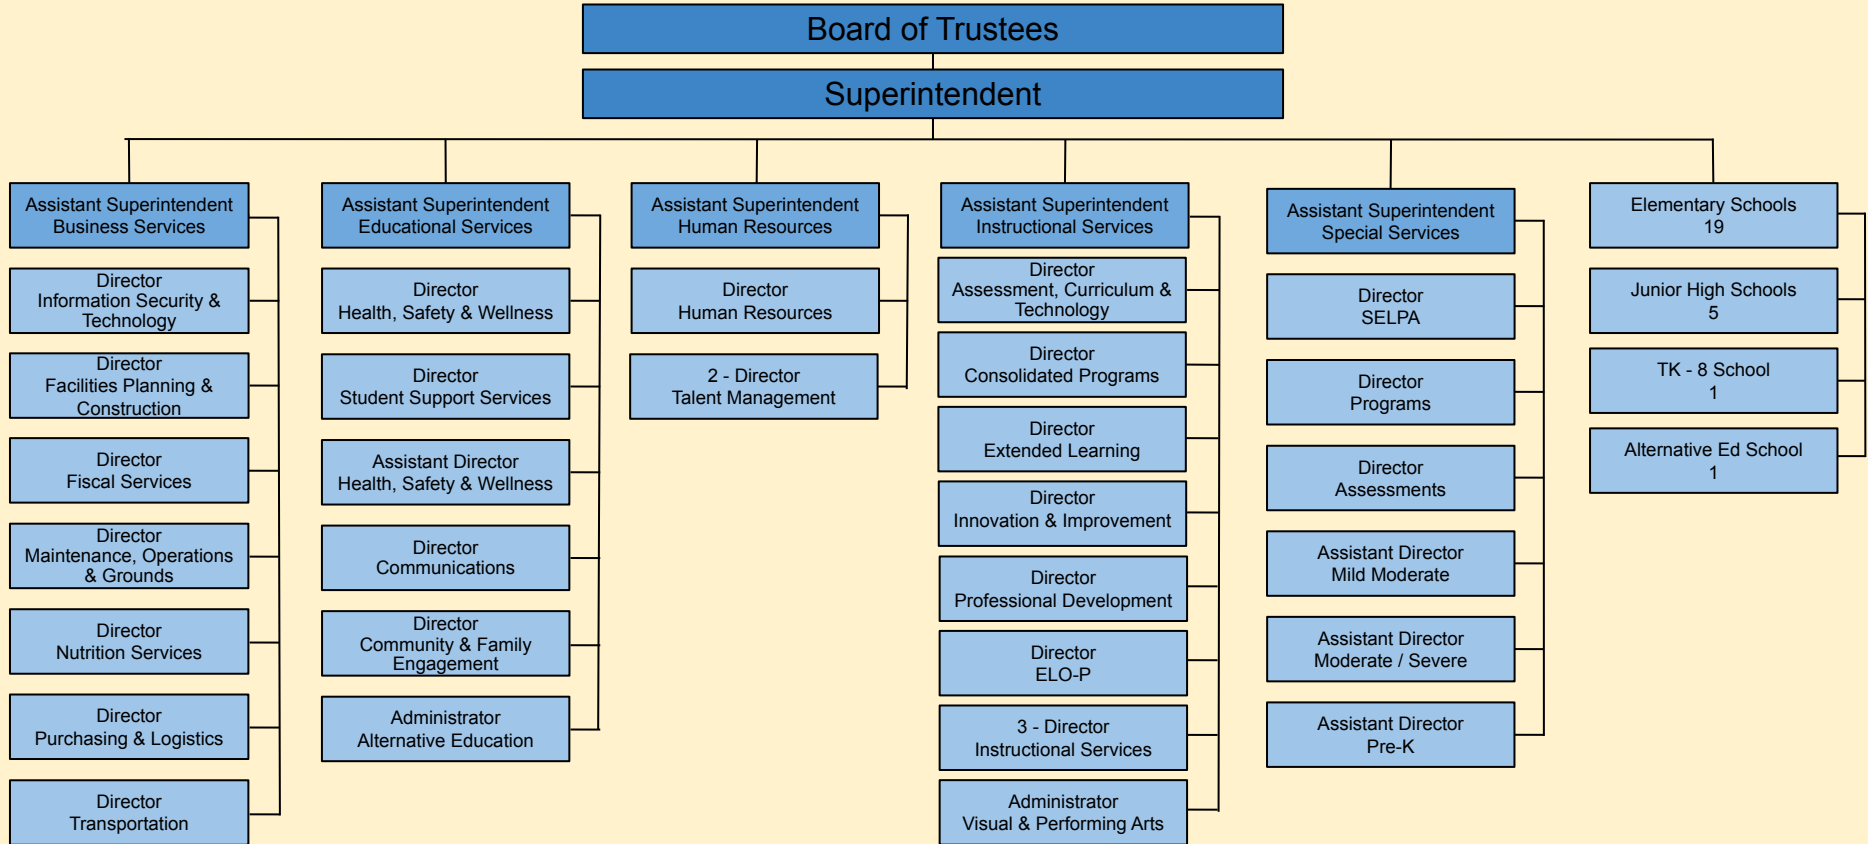

Panama-Buena Vista Union School District Organizational Charts

PANAMA-BUENA VISTA UNION SCHOOL DISTRICT MANAGEMENT ORGANIZATIONAL CHART

PANAMA-BUENA VISTA UNION SCHOOL DISTRICT
MANAGEMENT ORGANIZATION CHART

P-BVUSD BUSINESS SERVICES ORGANIZATIONAL CHART

BUSINESS SERVICES - INFORMATION SECURITY & TECHNOLOGY

BUSINESS SERVICES - MAINTENANCE, OPERATIONS & GROUND'S

BUSINESS SERVICES - FISCAL SERVICES

BUSINESS SERVICES - FACILITIES PLANNING & CONSTRUCTION