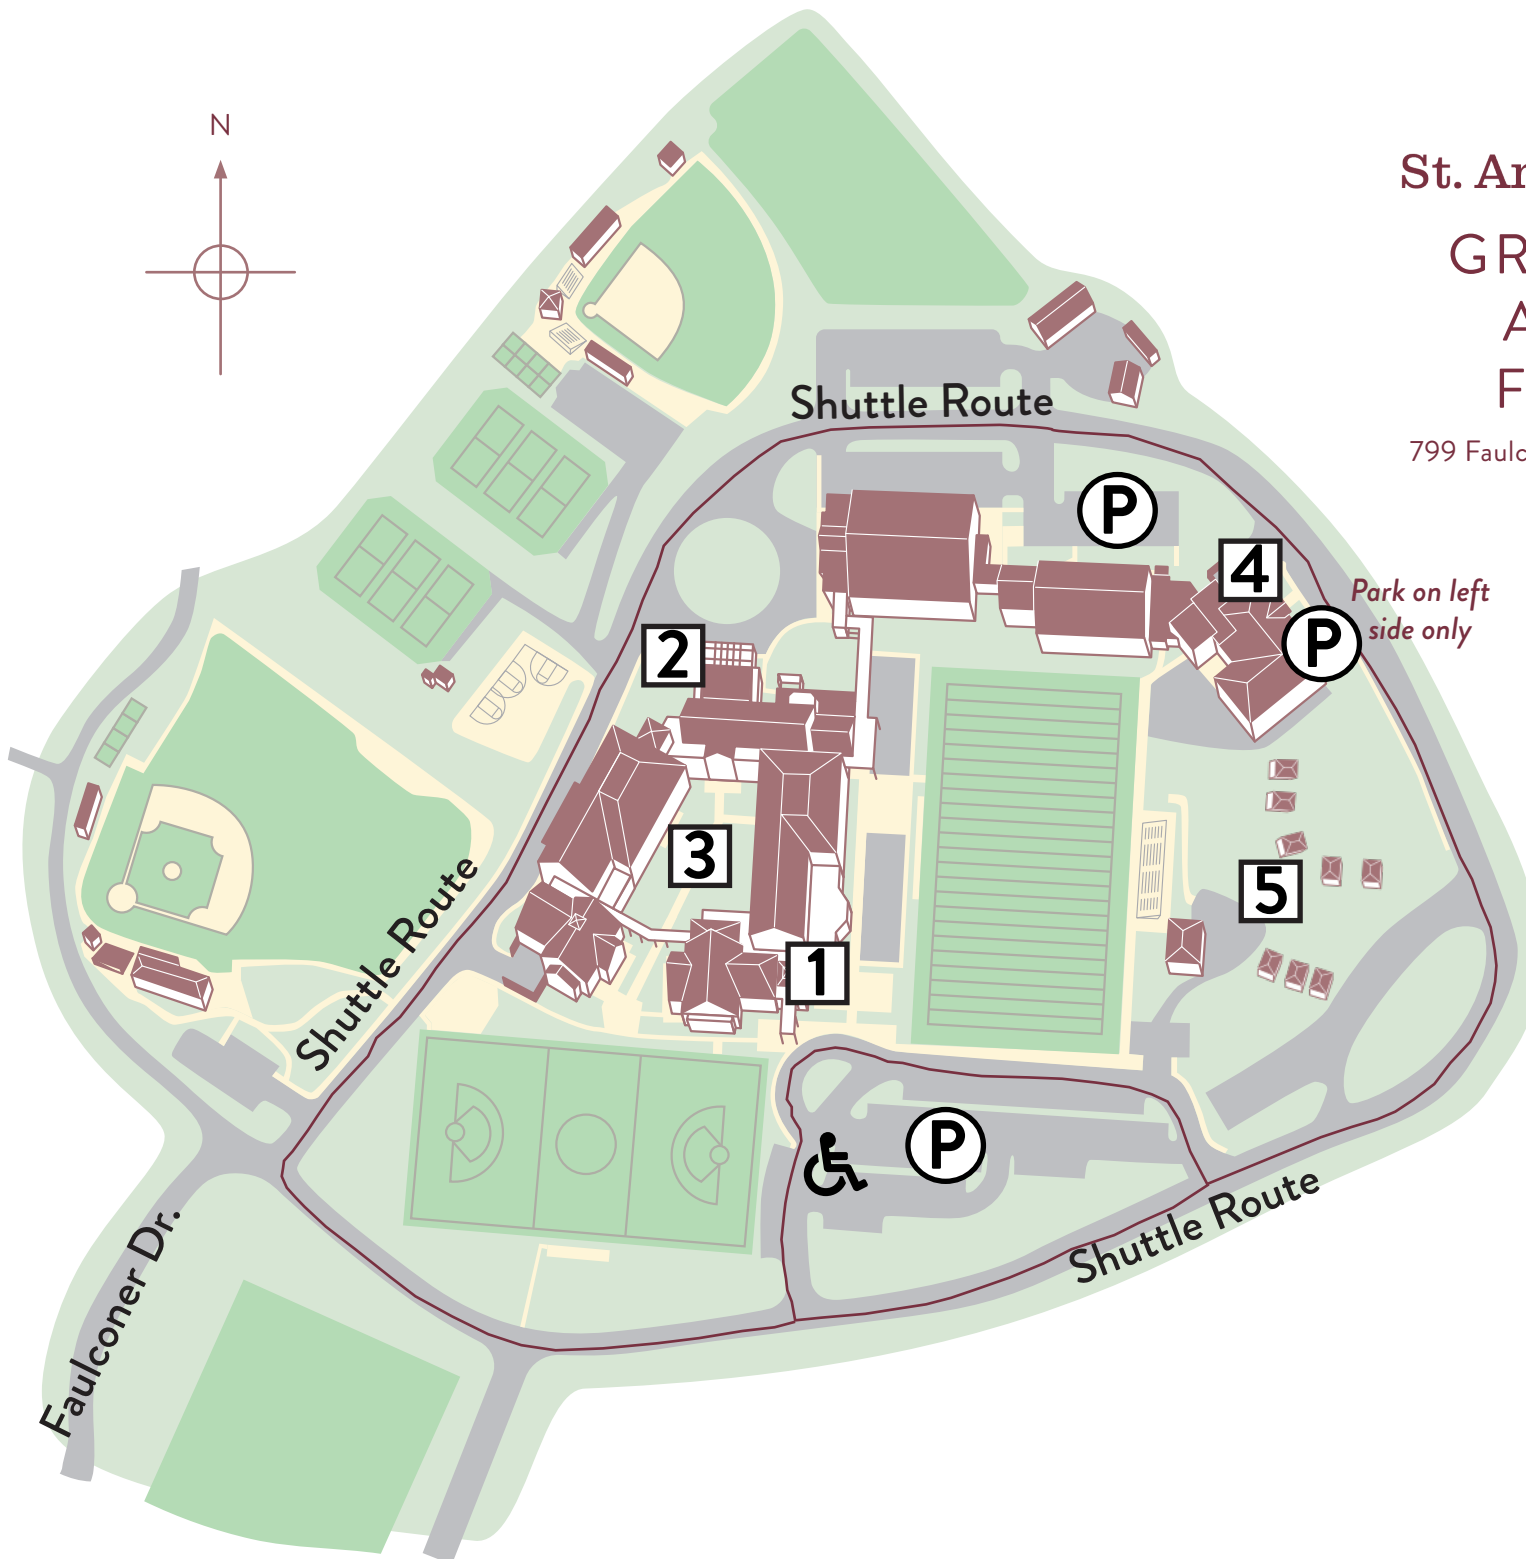

St. Anne's-Belfield School

GRANDPARENTS' AND SPECIAL FRIENDS' DAY

799 Faulconer Drive • Charlottesville, VA 22903

1. K – 4 Entrance
2. Brennan Hall
3. Chandler Courtyard
4. Pre-School Entrance
5. Pre-School Cottages

Ⓟ Parking

♿ Handicap Parking

Shuttle Route: Shuttles will run in a continuous loop beginning at 8 a.m.