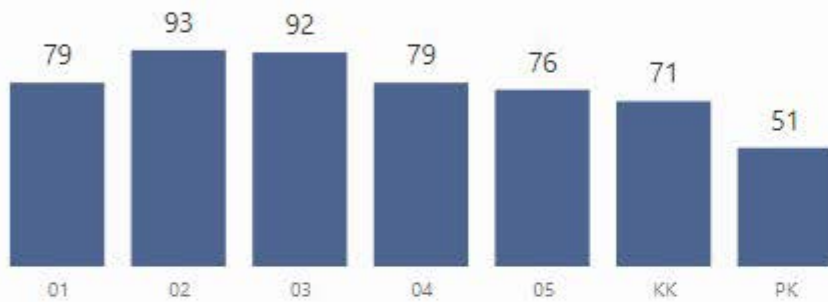

Hapeville Elementary School

Number of Students

541

Students for Each Grade

Racial Composition

Ethnicity	Percentage	# of Students
Hispanic	64.70%	350
Black	24.95%	135
Other	4.99%	27
White	4.99%	27
Asian	0.37%	2

Mobility 2021

Turnaround School? 2019

N

Stability 2021

CSI School? 2019

N

Program Enrollment