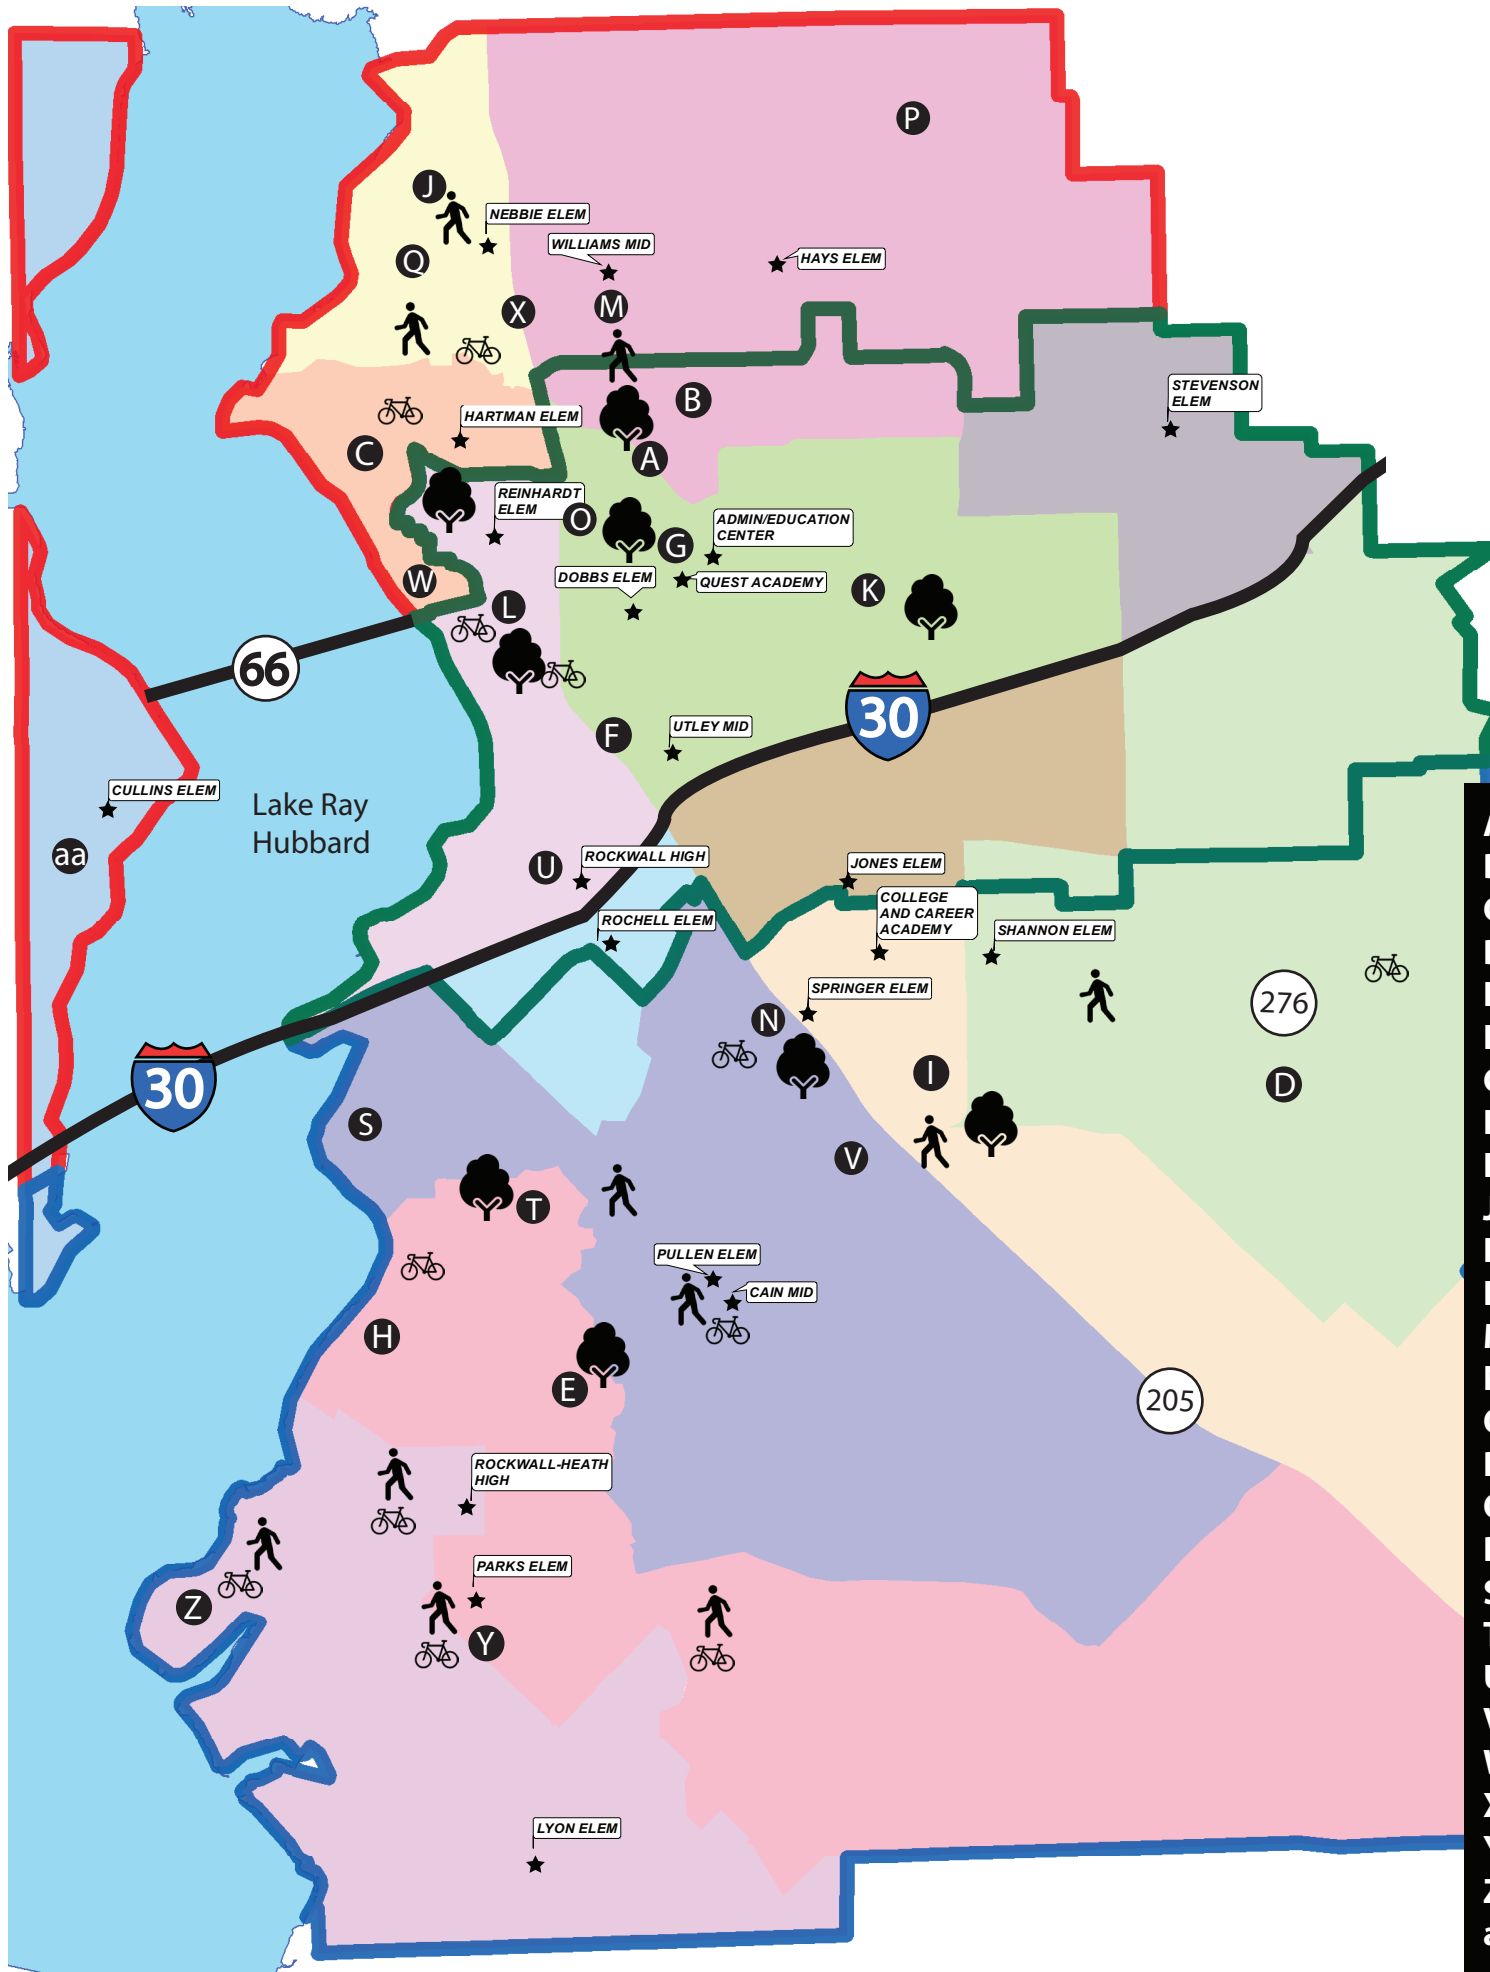

ROCKWALL ISD

SCHOOLS, PARKS, TRAILS & MORE

- PARK TRAILS
- STREET TRAILS
- NEIGHBORHOOD TRAILS
- TRACK*
(Secondary Campuses Only)
- WEIGHT ROOM*
(Secondary Campuses Only)
- GYM*
(Secondary Campuses Only)

* Facilities available for staff when not in use for student classes, events or activities.

- A Raymond Cameron Park
- B Phelps Lake
- C Emerald Bay
- D Fontanna Park
- E Foxchase Park
- F Gloria Williams Park
- G Harry Myers Park
- H Henry M Chandler Park
- I Hickory Ridge Park
- J Jewel Park
- K Leon Tuttle Athletic Complex
- L Lofland Park
- M Stone Creek Park
- N Meadowcreek Park-Madison
- O Northshore Park
- P Dalton Ranch Park
- Q Shores Park
- R Breezy Hill Park
- S The Harbor
- T Windmill Ridge Park
- U Yellowjacket Park
- V Meadowcreek Park - Foxwood
- W SH 66 Boat Ramp
- X Squabble Creek/DORA Trail
- Y Towne Center Park
- Z Terry Park
- aa Shorewood Park