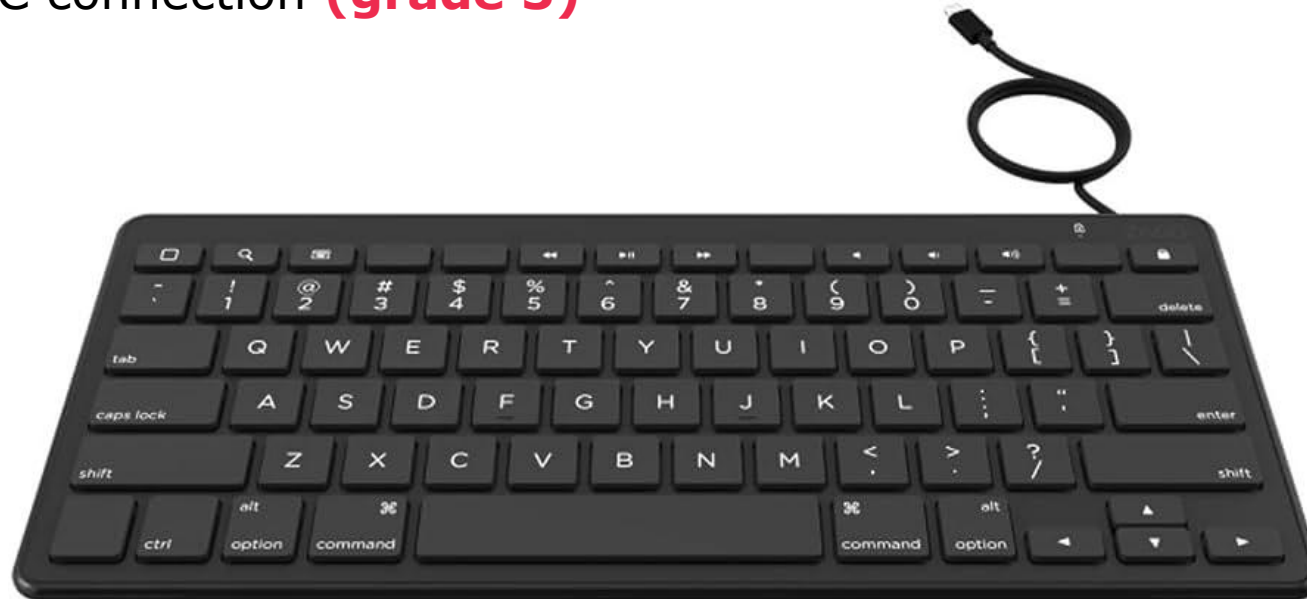

ISD

INTERNATIONAL
SCHOOL OF
DÜSSELDORF
SINCE 1968

SCHOOL SUPPLIES

ZAGG wired keyboard - UK-layout

With lightning connection (grades 4 & 5)

€55-

With USB-C connection (grade 3)

€60-