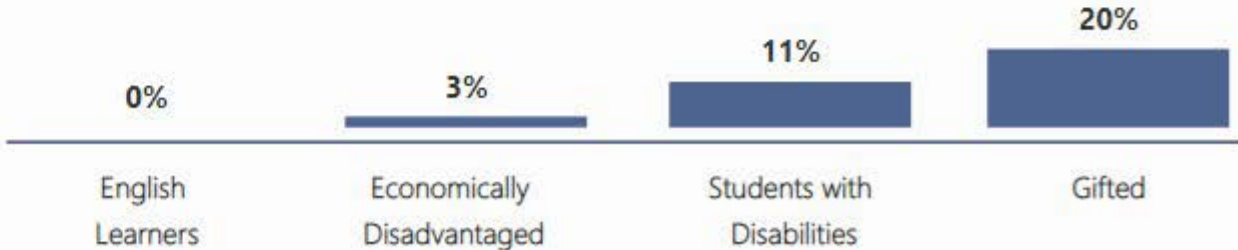

Program Enrollment