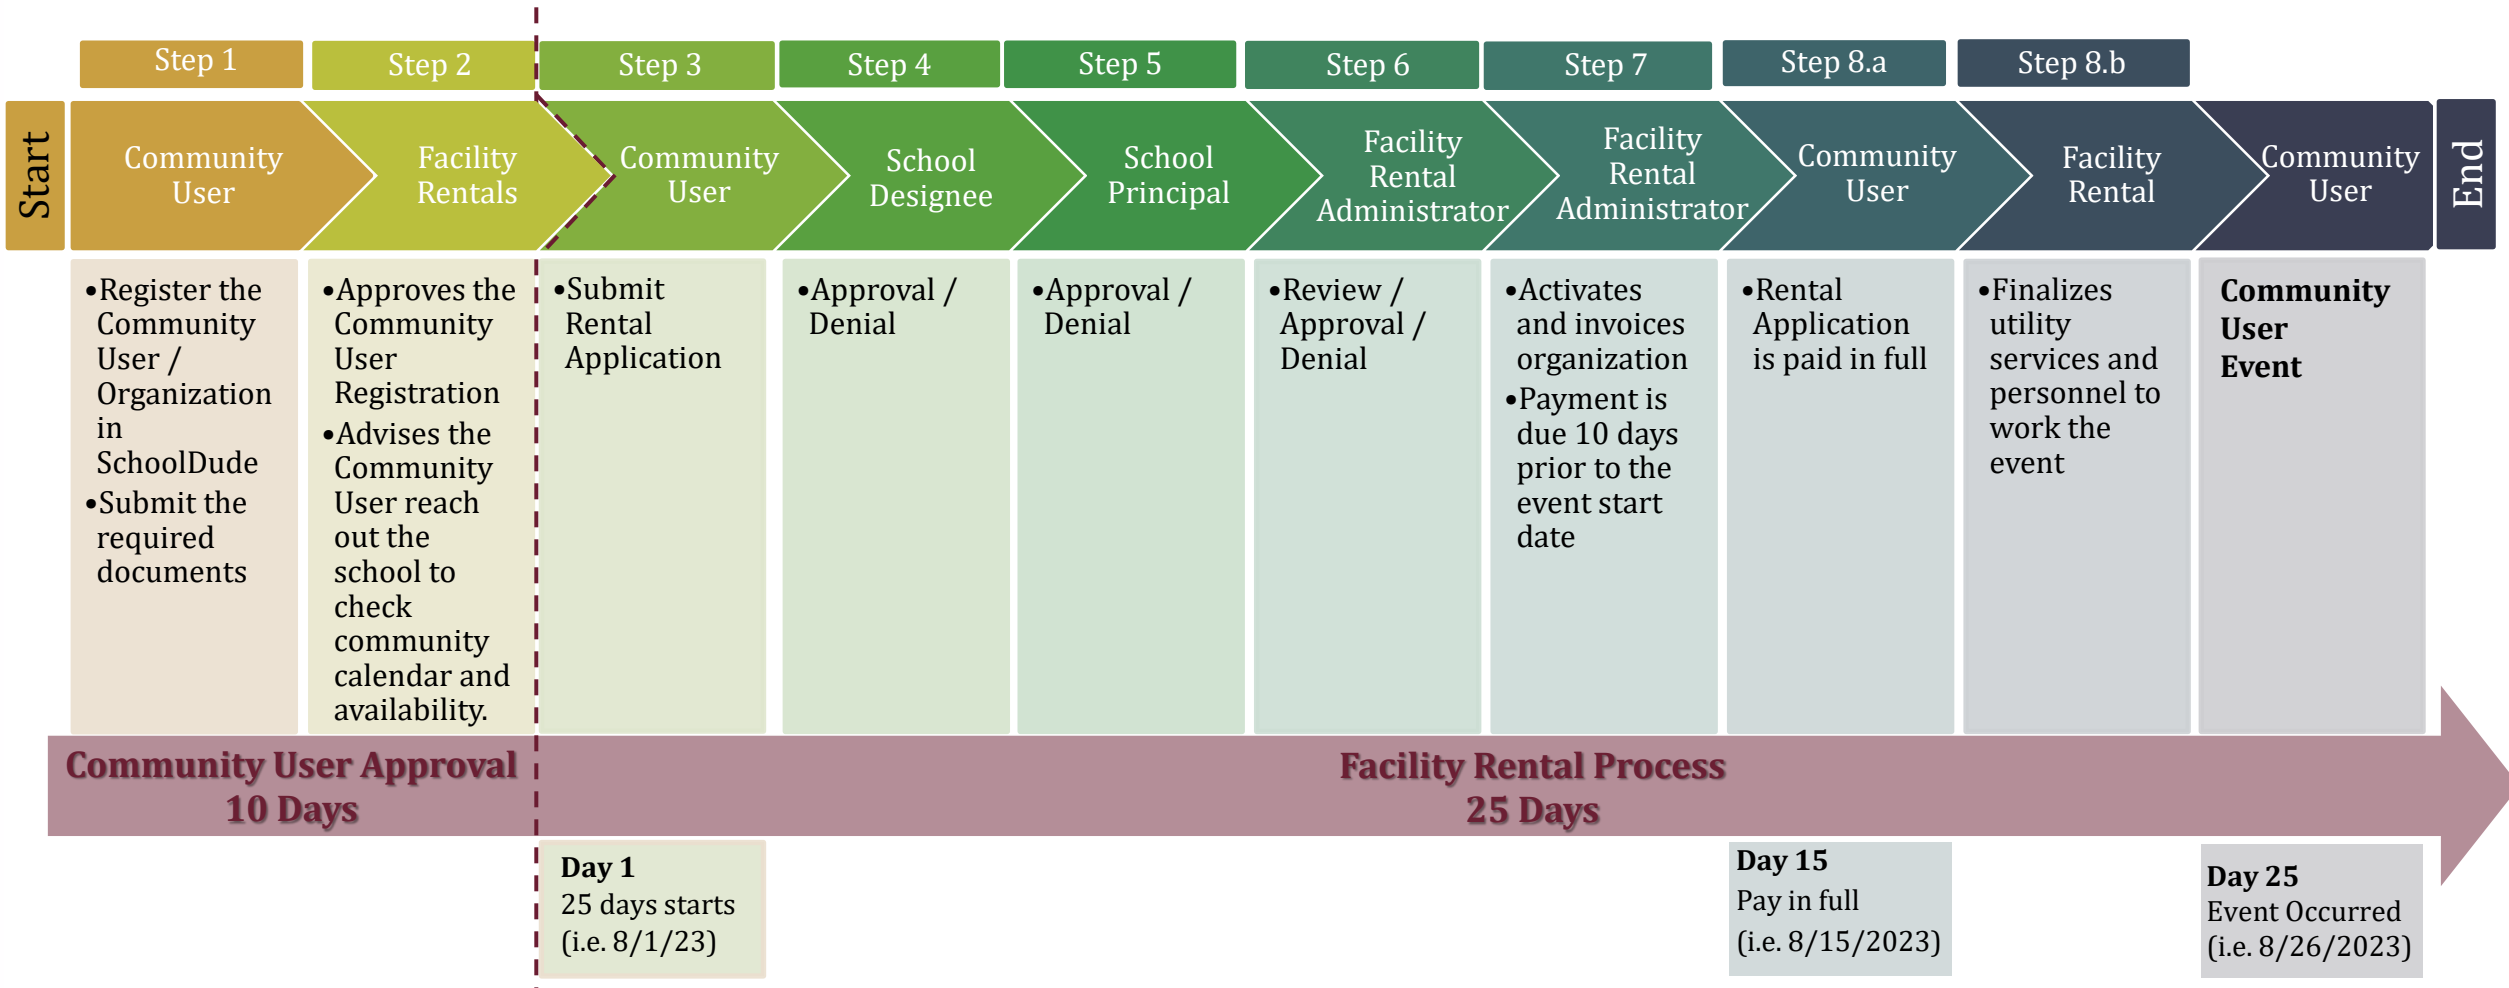

Example of Facility Rental Process - Timeline

 *If the Rental Application is denied at any point, the event will be canceled.*