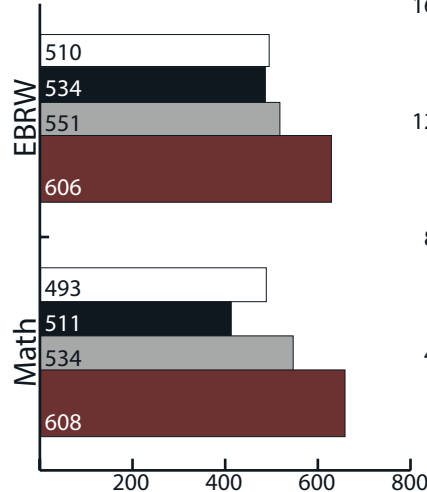

Washington Post Challenge Index 2023
Top 400 Nationally

Current Enrollment: 2089 students

Dual Enrollment	15%
Economically Disadvantaged	24%
English Language Learners	6%
Special Education	8%
Talented and Gifted	28%

\$3.2 million HOPE/Zell Miller scholarships
\$3.5 million other scholarships offered

SAT 3rd HIGHEST in FCS 2023

17 National Merit Semifinalists

Class of 2023
542 Graduates

ACT 3rd HIGHEST in FCS 2022

Creating opportunities for excellence...