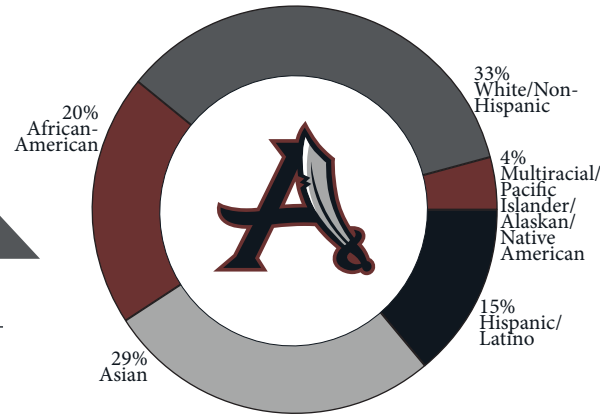

Washington Post Challenge Index 2023
Top 400 Nationally

Current Enrollment: 2089 students

Dual Enrollment	15%
Economically Disadvantaged	24%
English Language Learners	6%
Special Education	8%
Talented and Gifted	28%