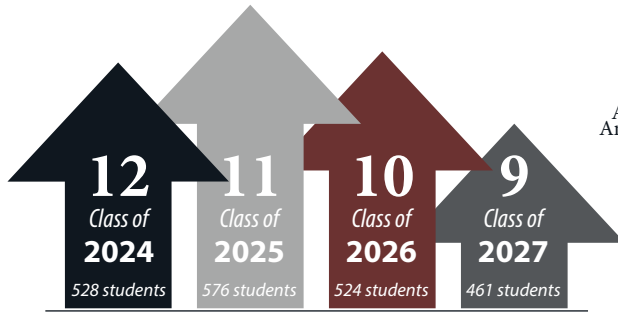

A few miles east of downtown Alpharetta located just north of Atlanta, Alpharetta High School opened in the fall of 2004 to serve students residing in northern Fulton County. Since 2018, Alpharetta has been an International Baccalaureate World School authorized to offer the Diploma Programme to eligible Juniors and Seniors. The Alpharetta Raiders, our school colors are black and silver with an accent of maroon.

At Alpharetta High School we believe that **EDUCATION CREATES OPPORTUNITY**. As a learning community, we seek to inspire intellectual curiosity and stimulate personal creativity by setting high expectations and developing engaging environments to promote a culture of continuous learning where **HARD WORK** is a contributor to success. We **RESPECT** the diverse perspectives, beliefs, and backgrounds of others and strive to build a foundation of self-governing **INTEGRITY** that recognizes each of our unique contributions as **CITIZENS** of both the local and global community.

AT A GLANCE

U.S. News & World Report Best High Schools 2023-24
Top 400 Nationally ♦ #7 in Metro Atlanta ♦ #10 in Georgia

Niche 2024
#3 Best Public High Schools in Georgia
#4 Best College Prep Public High Schools in Georgia
#2 Best Public High School Teachers in Georgia

Washington Post Challenge Index 2023
Top 400 Nationally

Current Enrollment: 2089 students

Dual Enrollment	15%
Economically Disadvantaged	24%
English Language Learners	6%
Special Education	8%
Talented and Gifted	28%