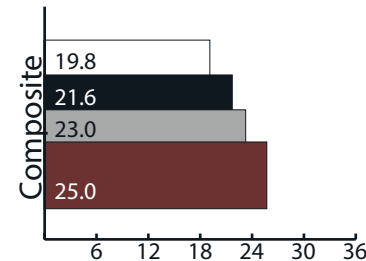

Washington Post Challenge Index 2023
Top 400 Nationally

Current Enrollment: 2089 students

Dual Enrollment	15%
Economically Disadvantaged	24%
English Language Learners	6%
Special Education	8%
Talented and Gifted	28%

\$3.2 million HOPE/Zell Miller scholarships
\$3.5 million other scholarships offered

SAT 3rd HIGHEST in FCS 2023

17 National Merit Semifinalists

Class of 2023
542 Graduates

ACT 3rd HIGHEST in FCS 2022

Creating opportunities for excellence...

Academics Overview

Alpharetta High School follows a traditional semester schedule. Students typically carry a full schedule of six classes, which may include dual enrollment/college classes, online courses and internship experiences. Cumulative numeric average (CNA) is calculated on a 100 point scale for each student and averages semester grades for each attempted course with the potential to earn high school credit. Seven quality points are awarded to **passing** grades for honors, AP, IB, and dual enrollment/college courses taken **while** the student is enrolled at AHS. Courses taken prior to enrollment at AHS may or may not include honor points, depending on the prior school's policies.