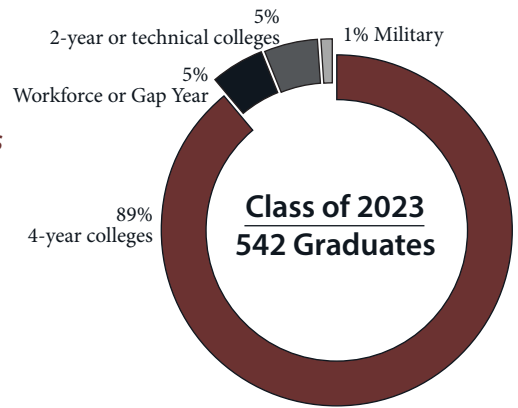

Class of 2023
542 Graduates

ACT 3rd HIGHEST in FCS 2022