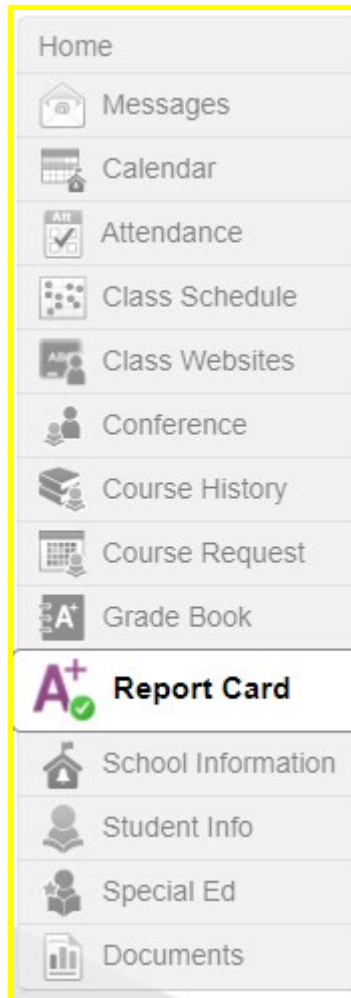

How to view my student's report card

ParentVUE Login

If you have never logged into your ParentVUE account please contact your student(s) front office to get your Activation Key.

1. Login to ParentVUE -- The ParentVUE link can be found on the Home page of www.susd.org and clicking on the ParentVUE Icon

2. Click on the ParentVUE icon

3. Login with your username and password

Login

Scottsdale Unified School District

User Name:

Password:

[Forgot Password](#)

Login

4. Click on the Report Card tab from the menu on the left to view student report card

5. Click on the Document tab from the menu on the left to print the student report card - Please note: printing will be available starting October 25th.