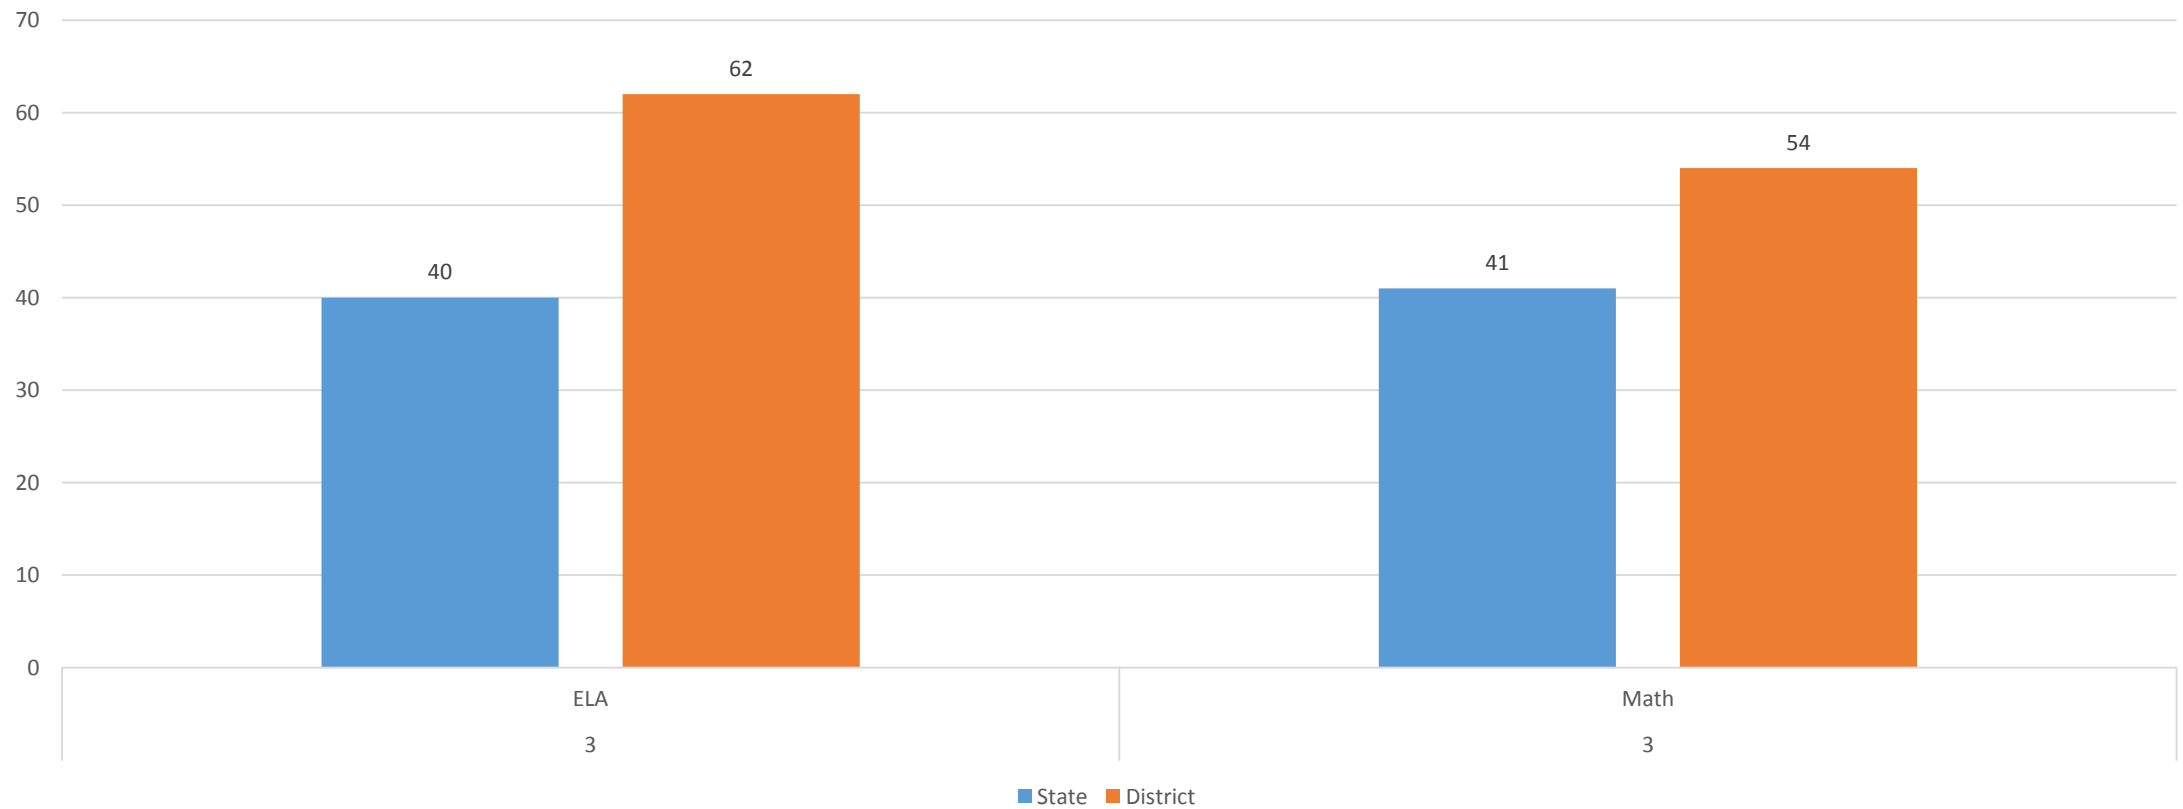

3rd Grade ELA & Math

AzMERIT % Passing District vs State