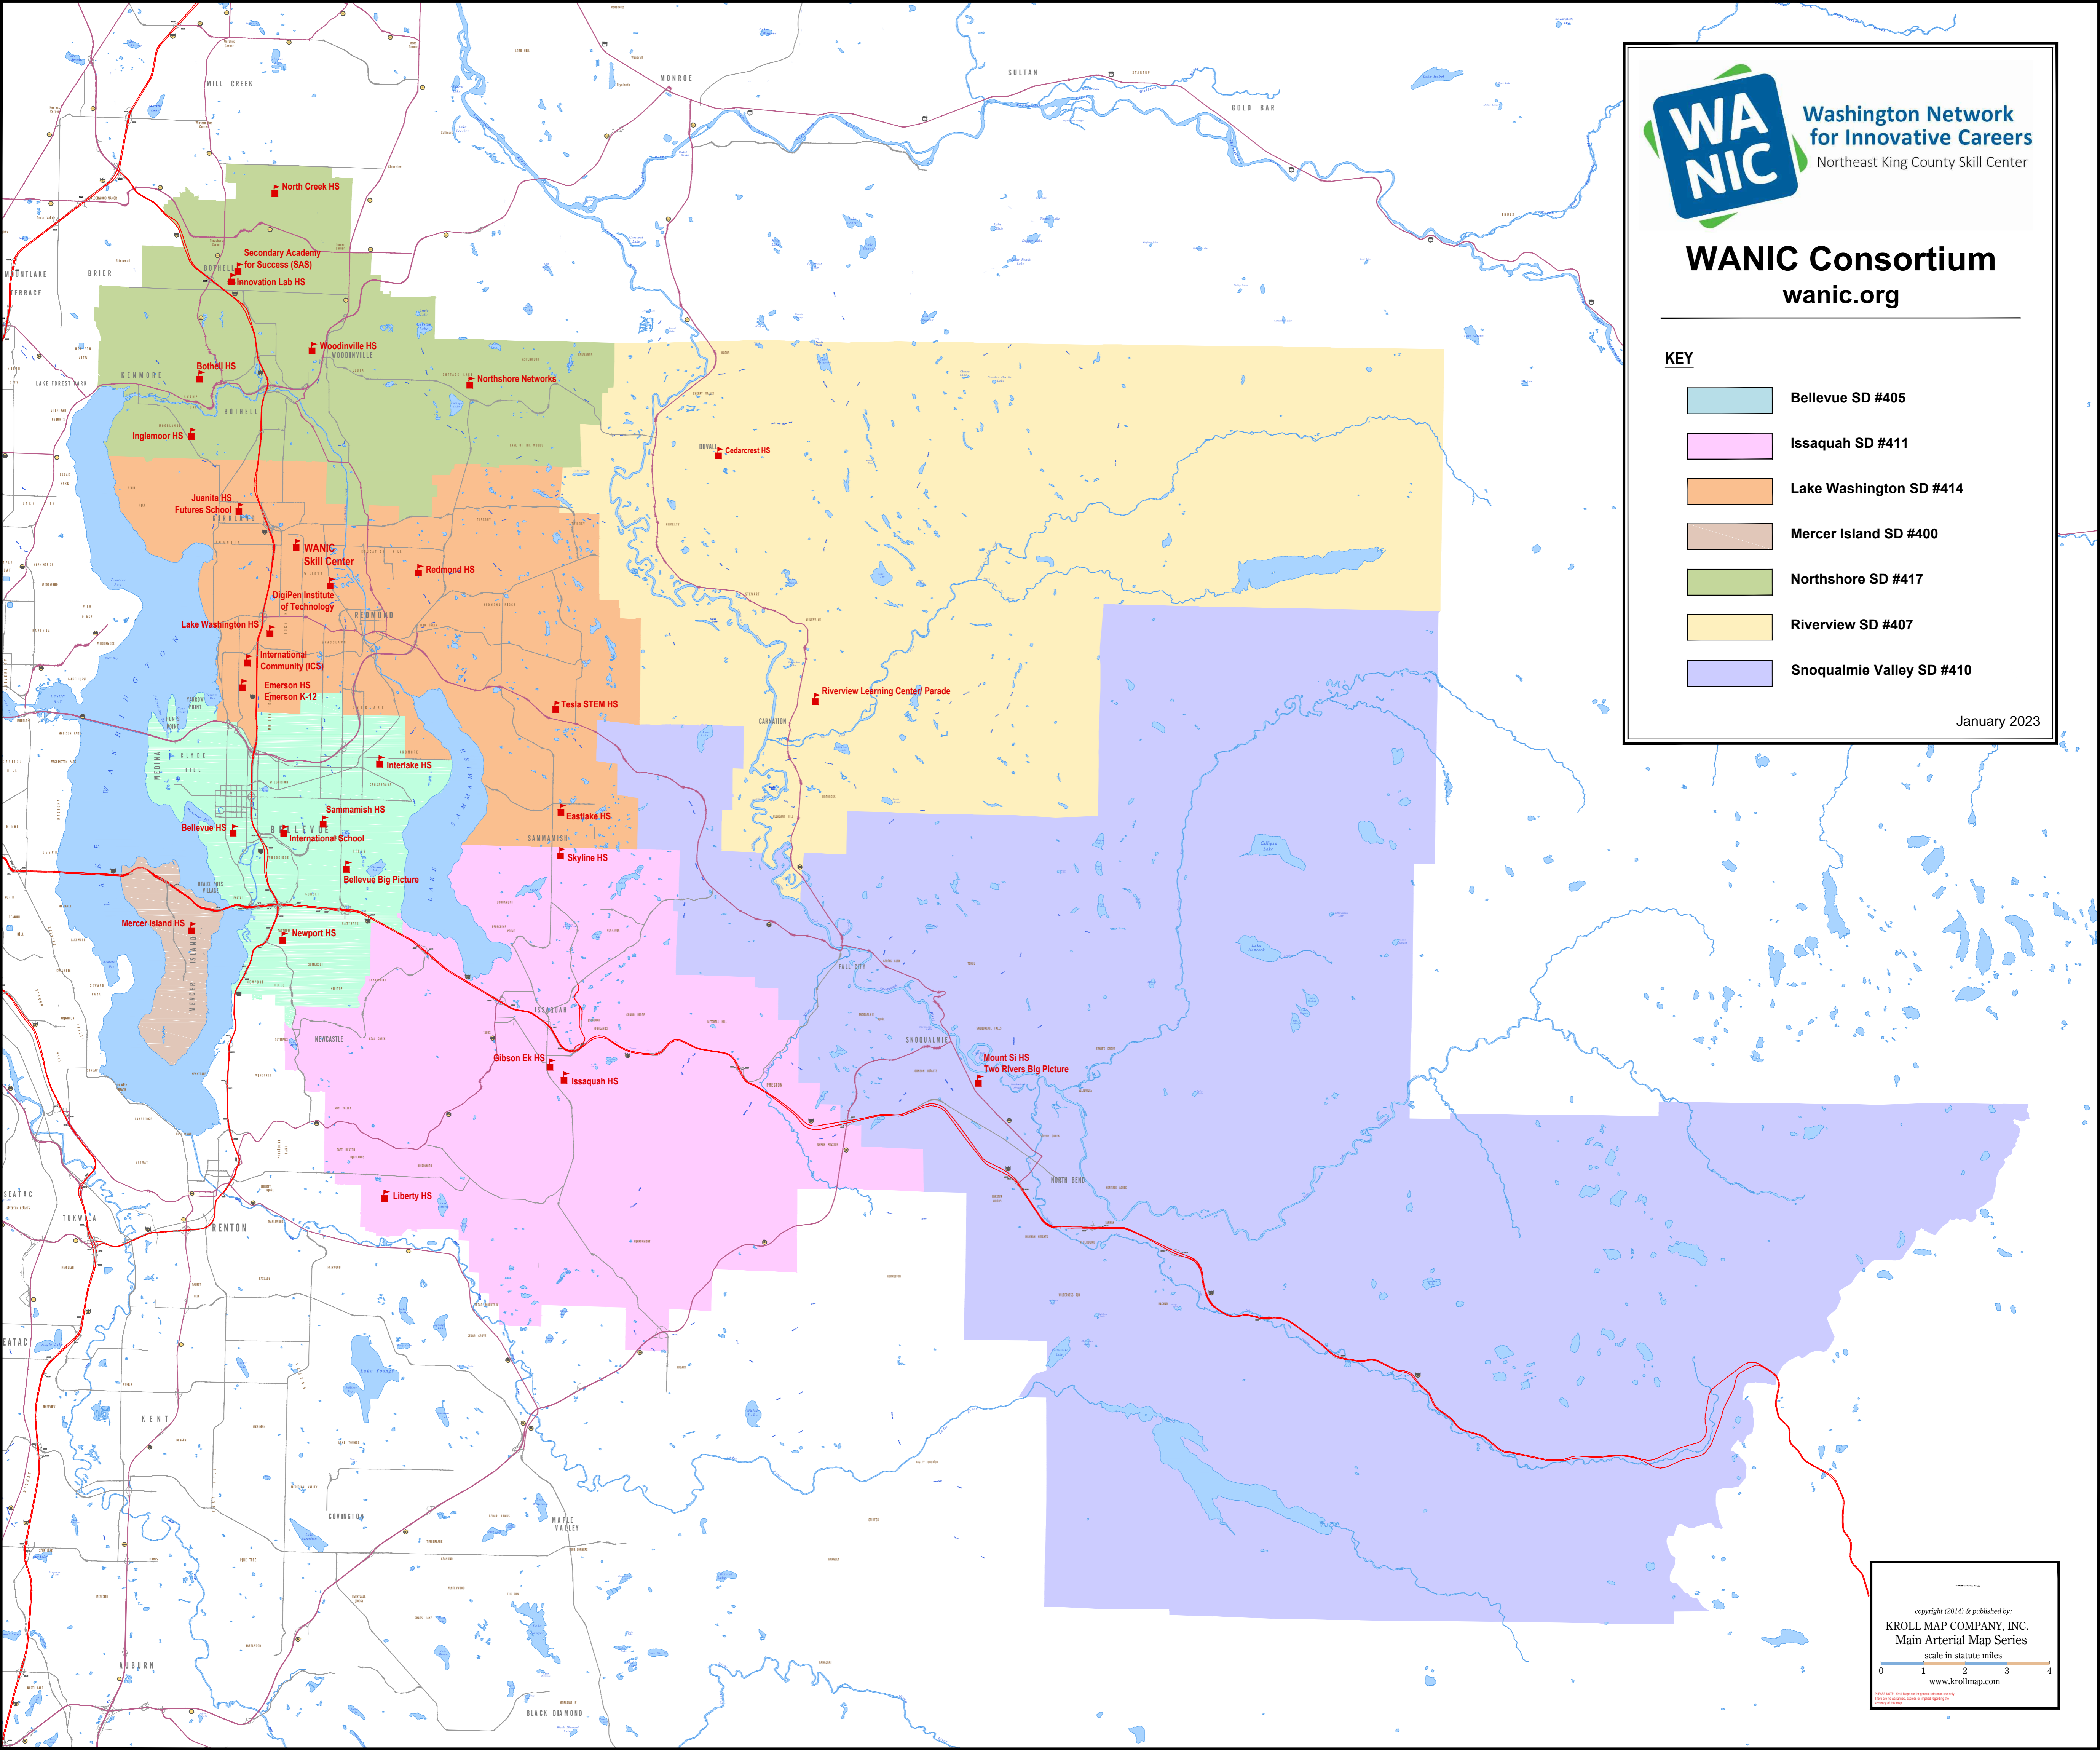

Washington Network
for Innovative Careers
Northeast King County Skill Center

WANIC Consortium

wanic.org

KEY

- Bellevue SD #405
- Issaquah SD #411
- Lake Washington SD #414
- Mercer Island SD #400
- Northshore SD #417
- Riverview SD #407
- Snoqualmie Valley SD #410

January 2023

copyright (2014) & published by:
KROLL MAP COMPANY, INC.
Main Arterial Map Series
scale in statute miles
0 1 2 3 4
www.krollmap.com