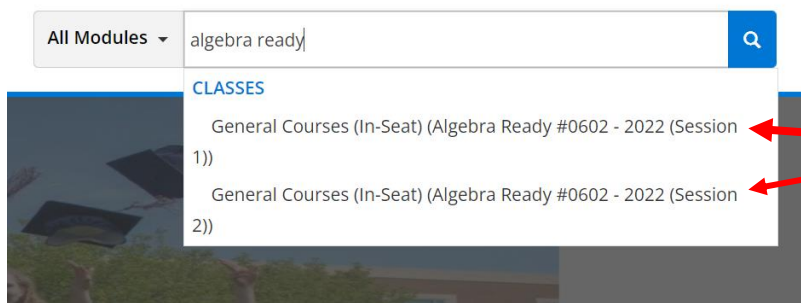

How to register for a summer class in our new system

Log in to <https://rcs.digitalsignup.com/> and click on Login (right corner)

Click on "Signup Here" to create an account. The head of household information will need to be entered first.

Then it will ask you to enter student information.

The easiest way to find a course, use the search bar.

Searching it this way will give you all of the classes we offer.

Algebra Ready #0602 - 2022 (Session 1)