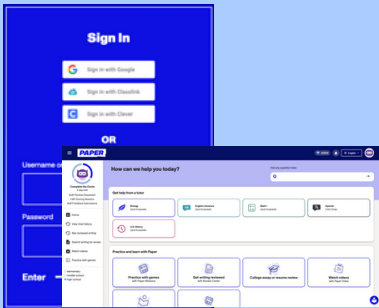

High School Launch Guide

Additional Resources

Paper Academy

Enhance your Paper knowledge with a quick, online course on [Paper Academy](#).

Family Resources

Share this [Landing Page](#) with families for access to tutorials, activities, and Webinar sign-ups.

Step 1: Log In

- ✓ Log in and explore the Teacher and Student dashboards.

Login via:

- [app.paper.co](#)
- Clever/Classlink

Completed during your Paper Pep Rally!

Step 2: Learner Profile

- ✓ Students log in to explore the platform and complete their learner profiles.