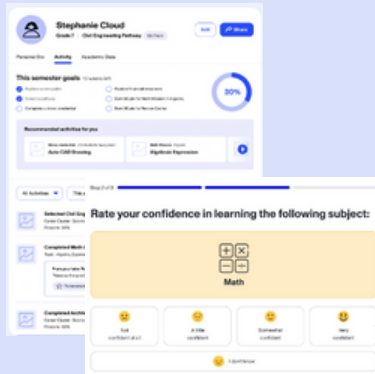

High School Launch Guide

Additional Resources

Paper Academy

Enhance your Paper knowledge with a quick, online course on [Paper Academy](#).

Family Resources

Share this [Landing Page](#) with families for access to tutorials, activities, and Webinar sign-ups.

Step 1: Log In

- ✓ Log in and explore the Teacher and Student dashboards.

Login via:

- [app.paper.co](#)
- Clever/Classlink

Completed during your Paper Pep Rally!

Step 2: Learner Profile

- ✓ Students log in to explore the platform and complete their learner profiles.