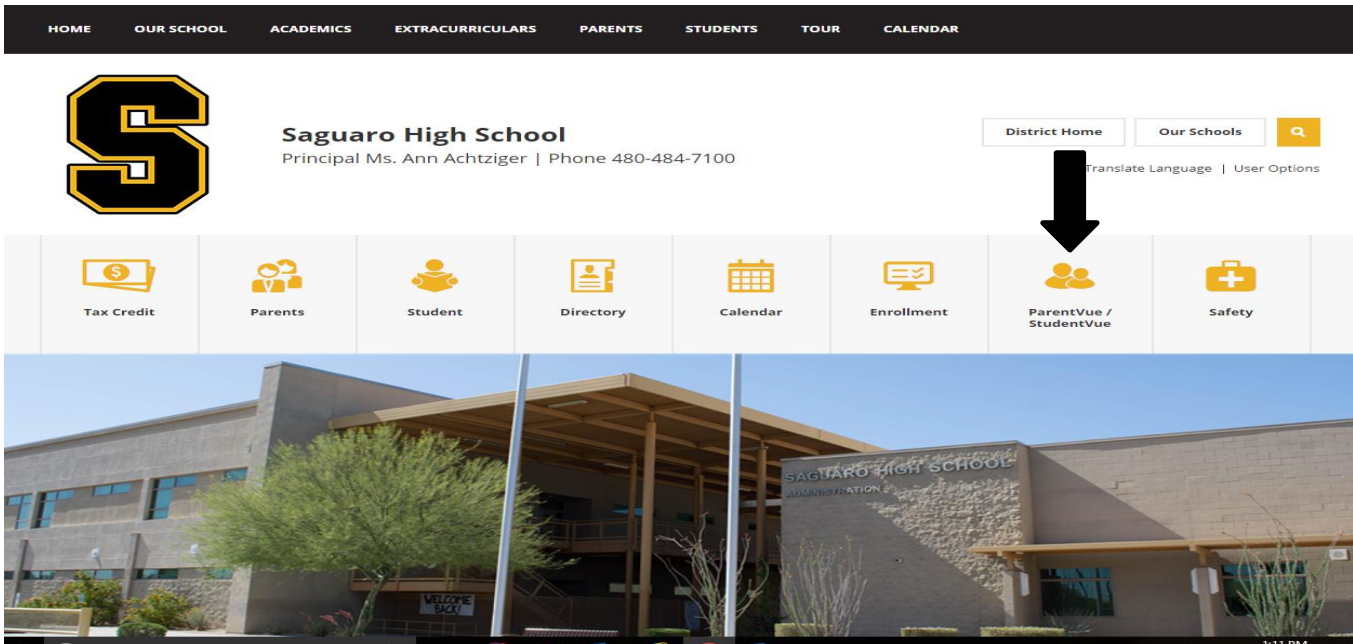

Accessing Student Grades

To check grades, click on the ParentVue/StudentVue icon on the Saguaro homepage, <https://www.susd.org/Page/57>

Then, click on the StudentVue icon.

Home » Parents » ParentVUE » ParentVUE & StudentVUE

ParentVUE & StudentVUE

Scottsdale Unified School District uses ParentVUE and StudentVUE to help parents of middle and high school students monitor their academic progress (at this time this feature is not available to students in grades k-5). To create an account, parents will need to contact their school to obtain their Activation Key letter. This letter provides instructions on creating their account. Students must be currently active in the district.