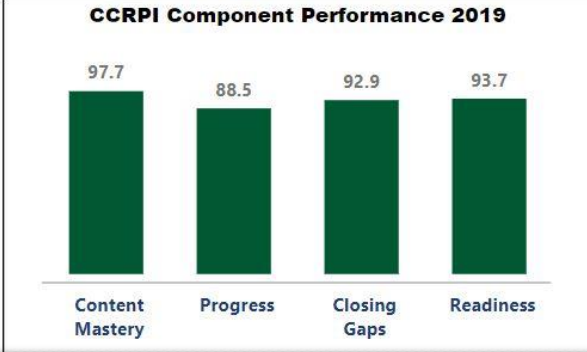

School Name

Birmingham Falls Elementary School

CCRPI Score 2019

93.0

Number of Students

737

Racial Composition

Ethnicity	Percentage	# of Students
White	85.48%	630
Hispanic	4.48%	33
Asian	3.93%	29
Other	3.66%	27
Black	2.44%	18

Turnaround School? 2019

N

CSI School? 2019

N