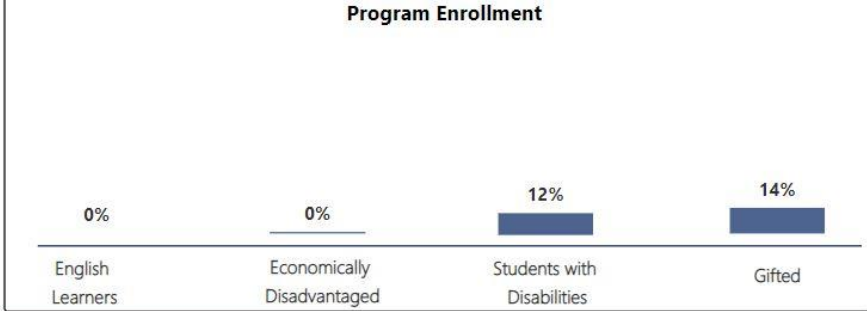

School Name

Birmingham Falls Elementary School

CCRPI Score 2019

93.0

Number of Students

737

Racial Composition

Ethnicity	Percentage	# of Students
White	85.48%	630
Hispanic	4.48%	33
Asian	3.93%	29
Other	3.66%	27
Black	2.44%	18

Turnaround School? 2019

N

CSI School? 2019

N