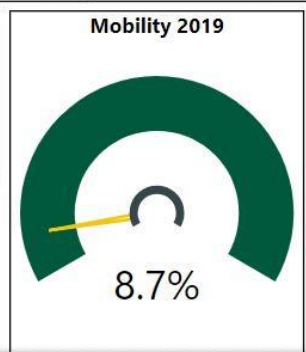

Turnaround School? 2019

N