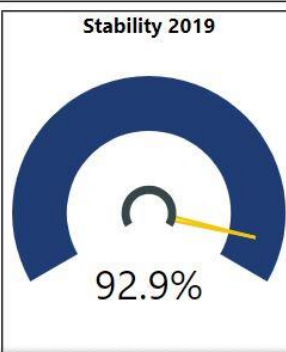

Turnaround School? 2019

N