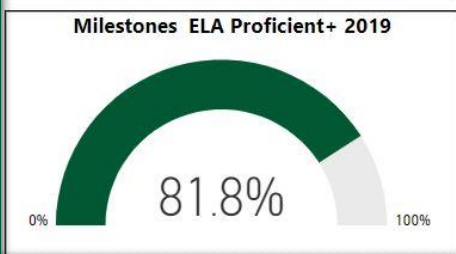

School Name

Birmingham Falls Elementary School

CCRPI Score 2019

93.0

Number of Students

737

Racial Composition

Ethnicity	Percentage	# of Students
White	85.48%	630
Hispanic	4.48%	33
Asian	3.93%	29
Other	3.66%	27
Black	2.44%	18

Turnaround School? 2019

N

CSI School? 2019

N