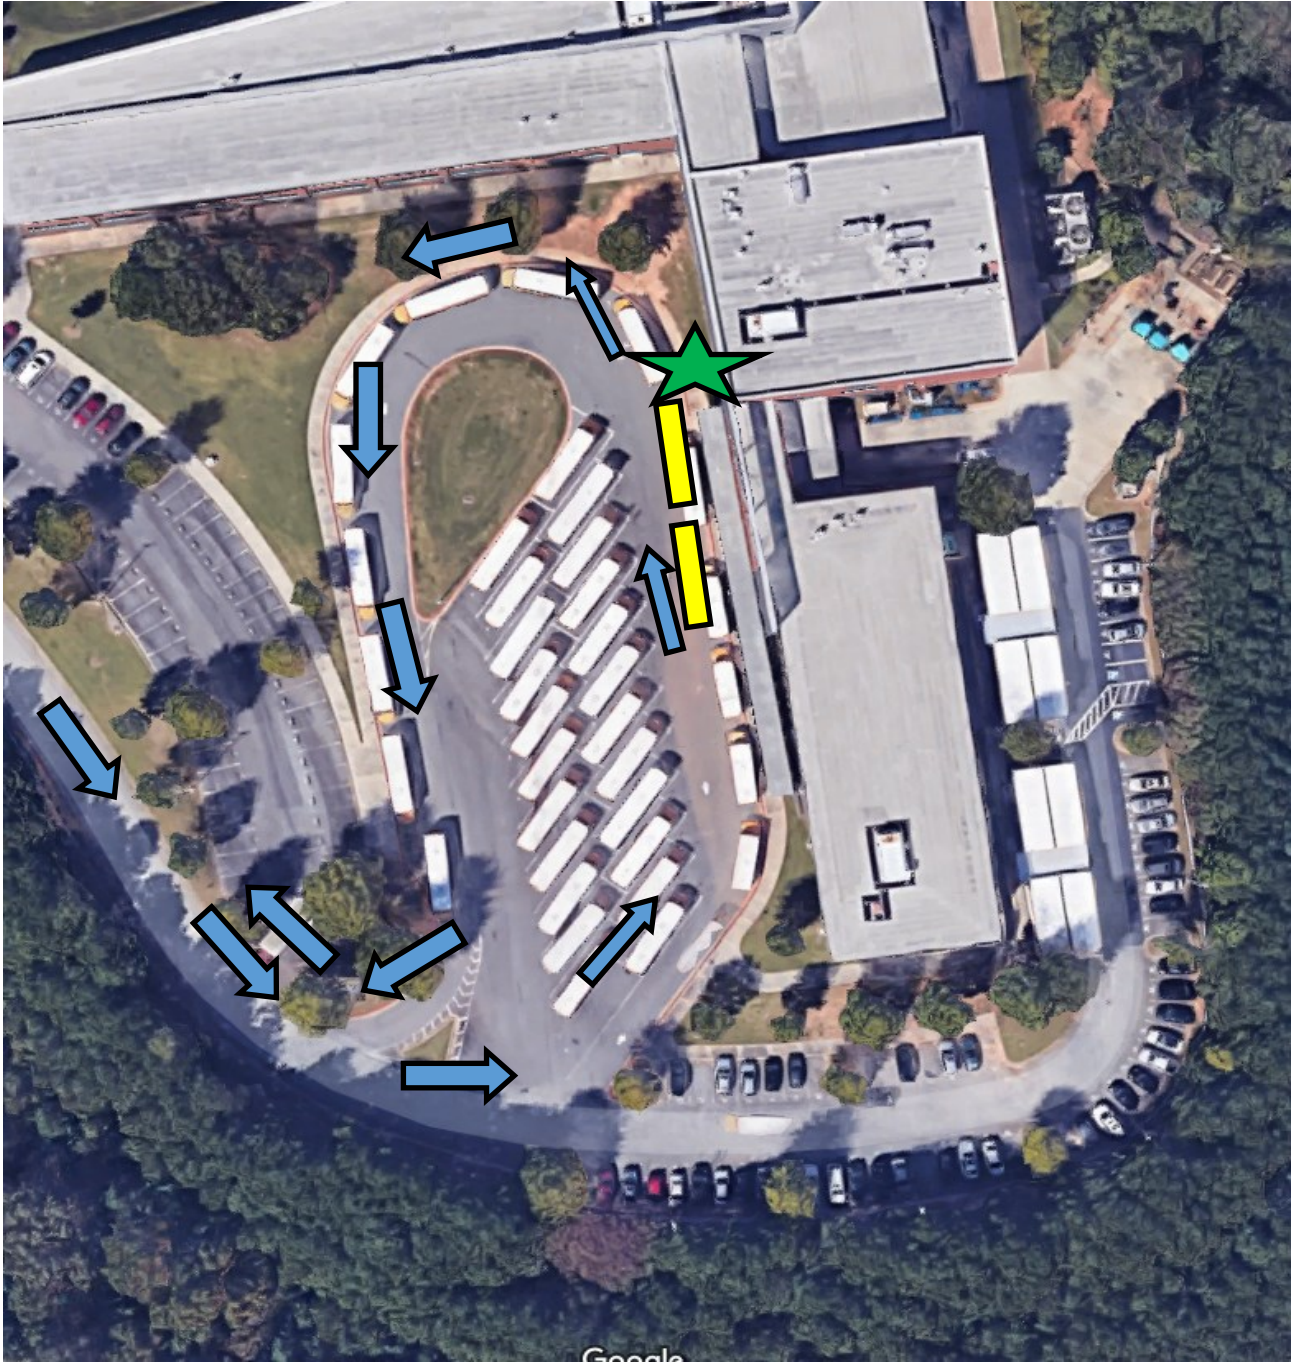

ALPHARETTA HIGH SCHOOL

= Parent Traffic   = Bus 4417 & 4700   = Student Drop Off

Innovation Bus 4417 & 4700 will leave Alpharetta HS @ 8:20 am
and drop off at 4:30 pm