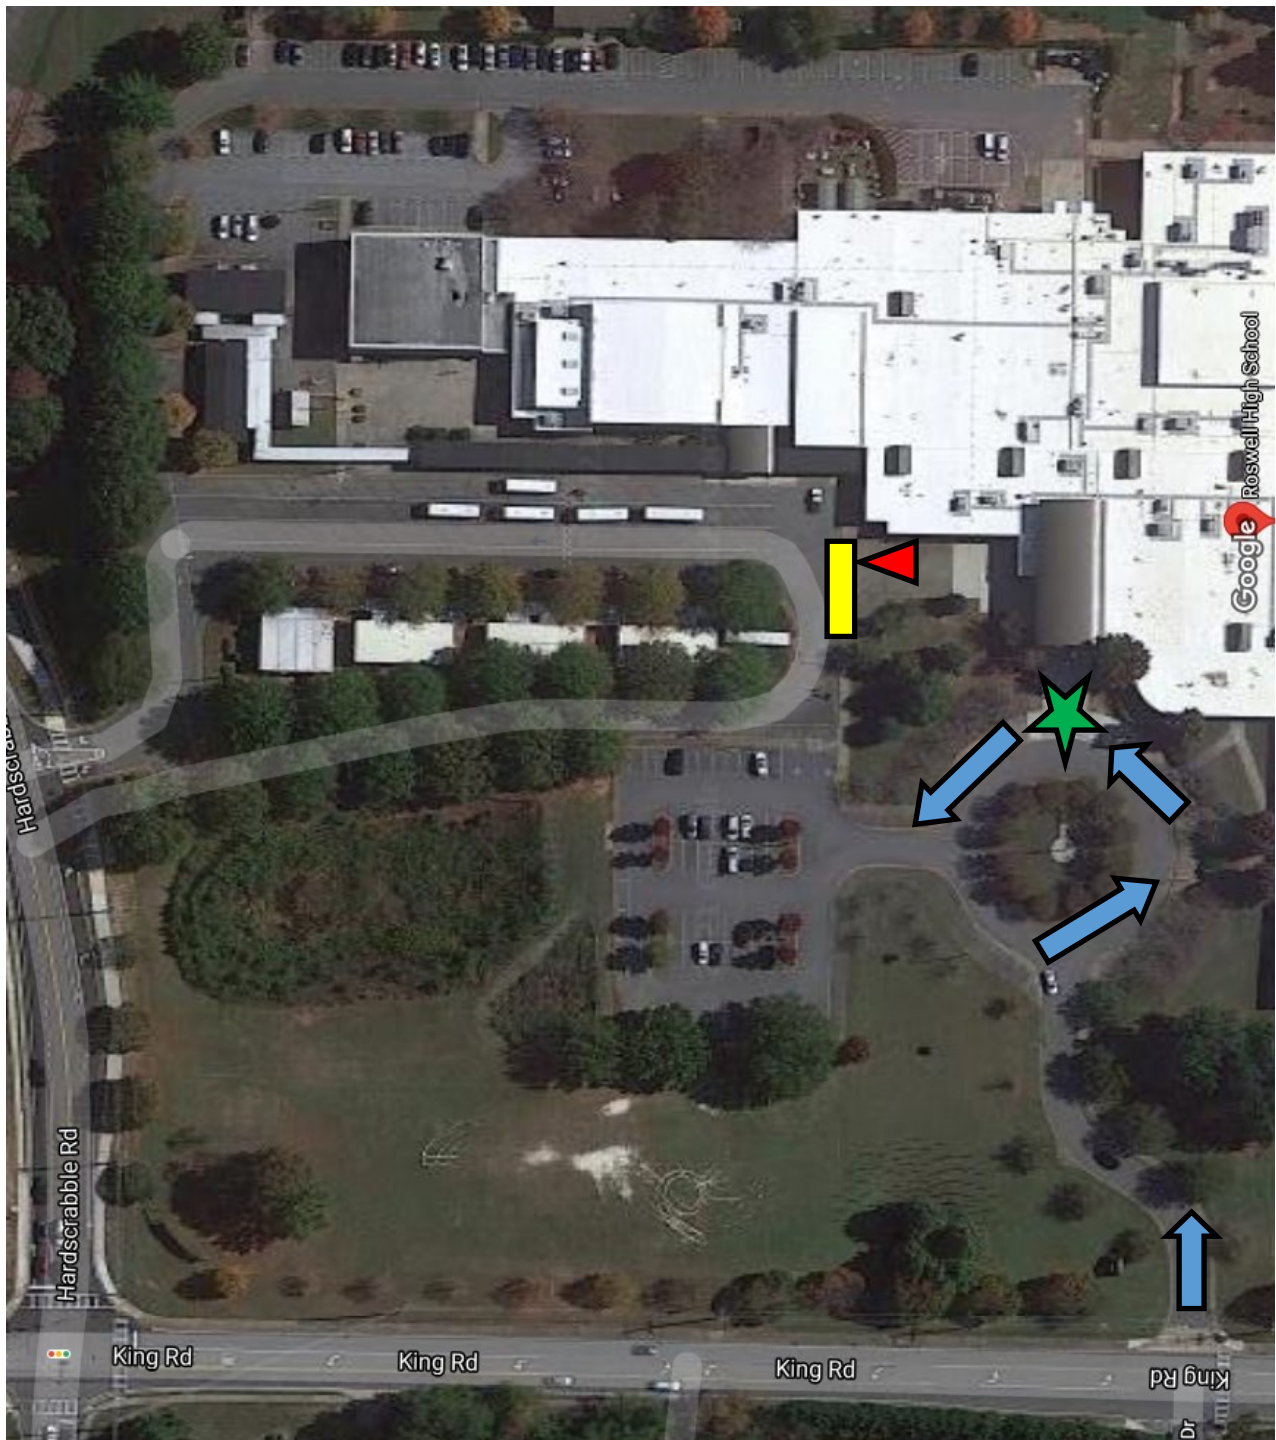

ROSWELL HS BUS TO INNOVATION ACADEMY

Bus 4278 Departs at 8:10 AM and returns at 4:50 PM

Carpool Path

Parent Drop Off

Bus

Student Pickup & Drop