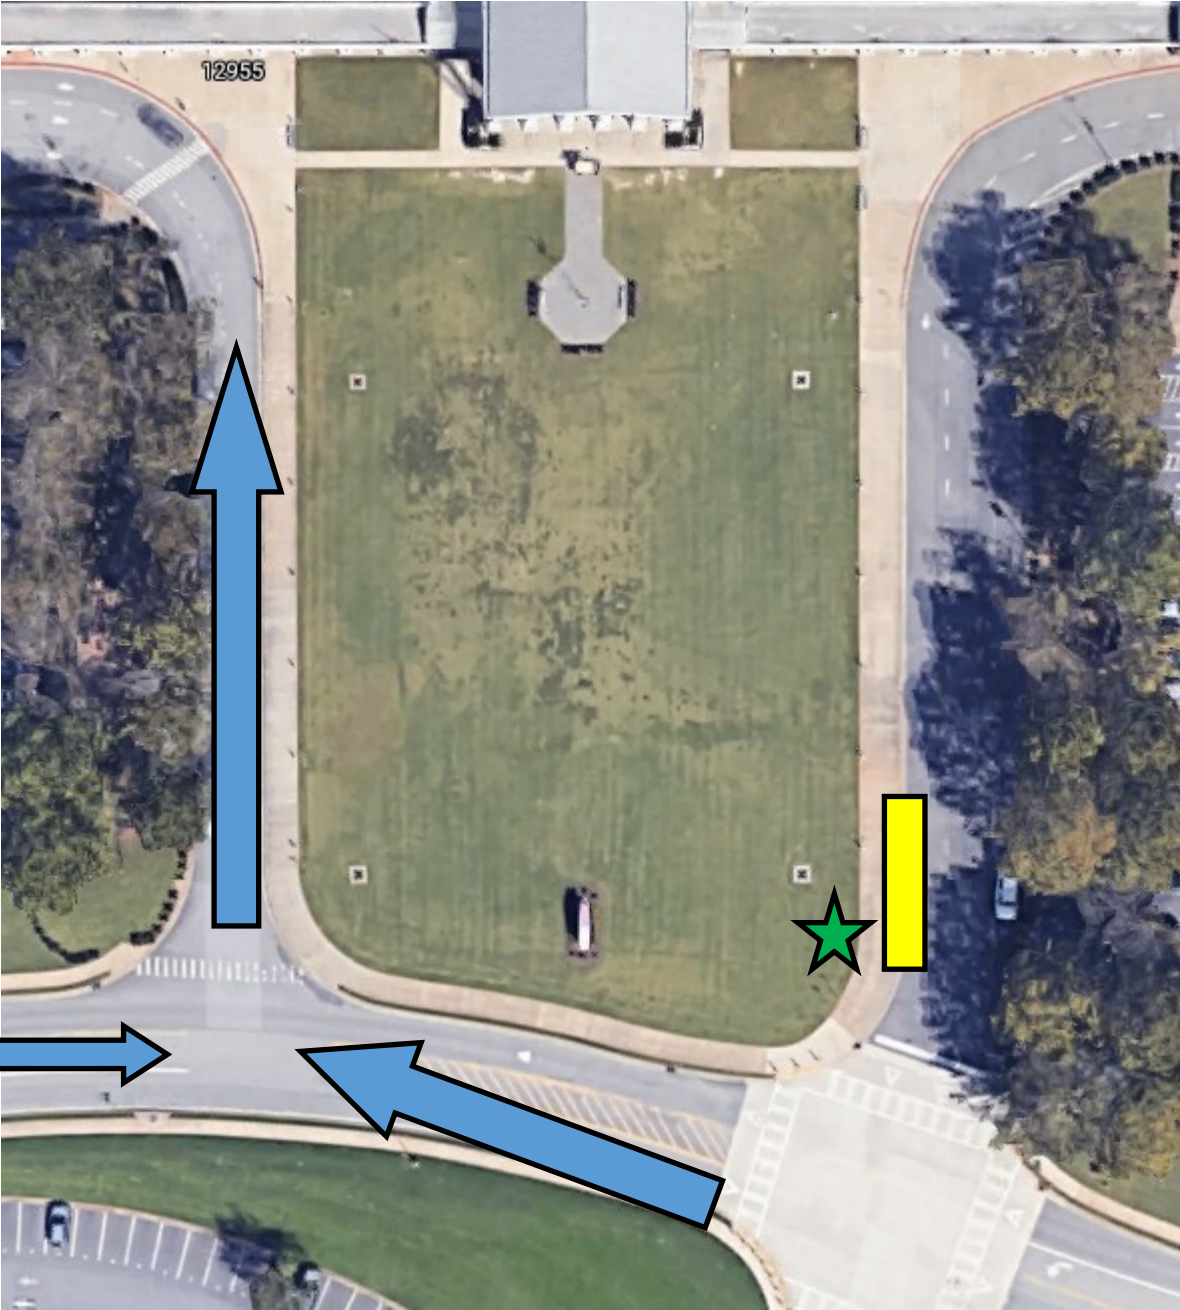

MILTON HIGH SCHOOL

= Student Drop

= Bus 4132

= Parent Traffic

Bus 4132 is scheduled to depart Milton HS at 8:10 AM.

PM Drop Off will be approximately 4:32 PM.

Please drop off and pick up students in the car rider line at Milton HS.