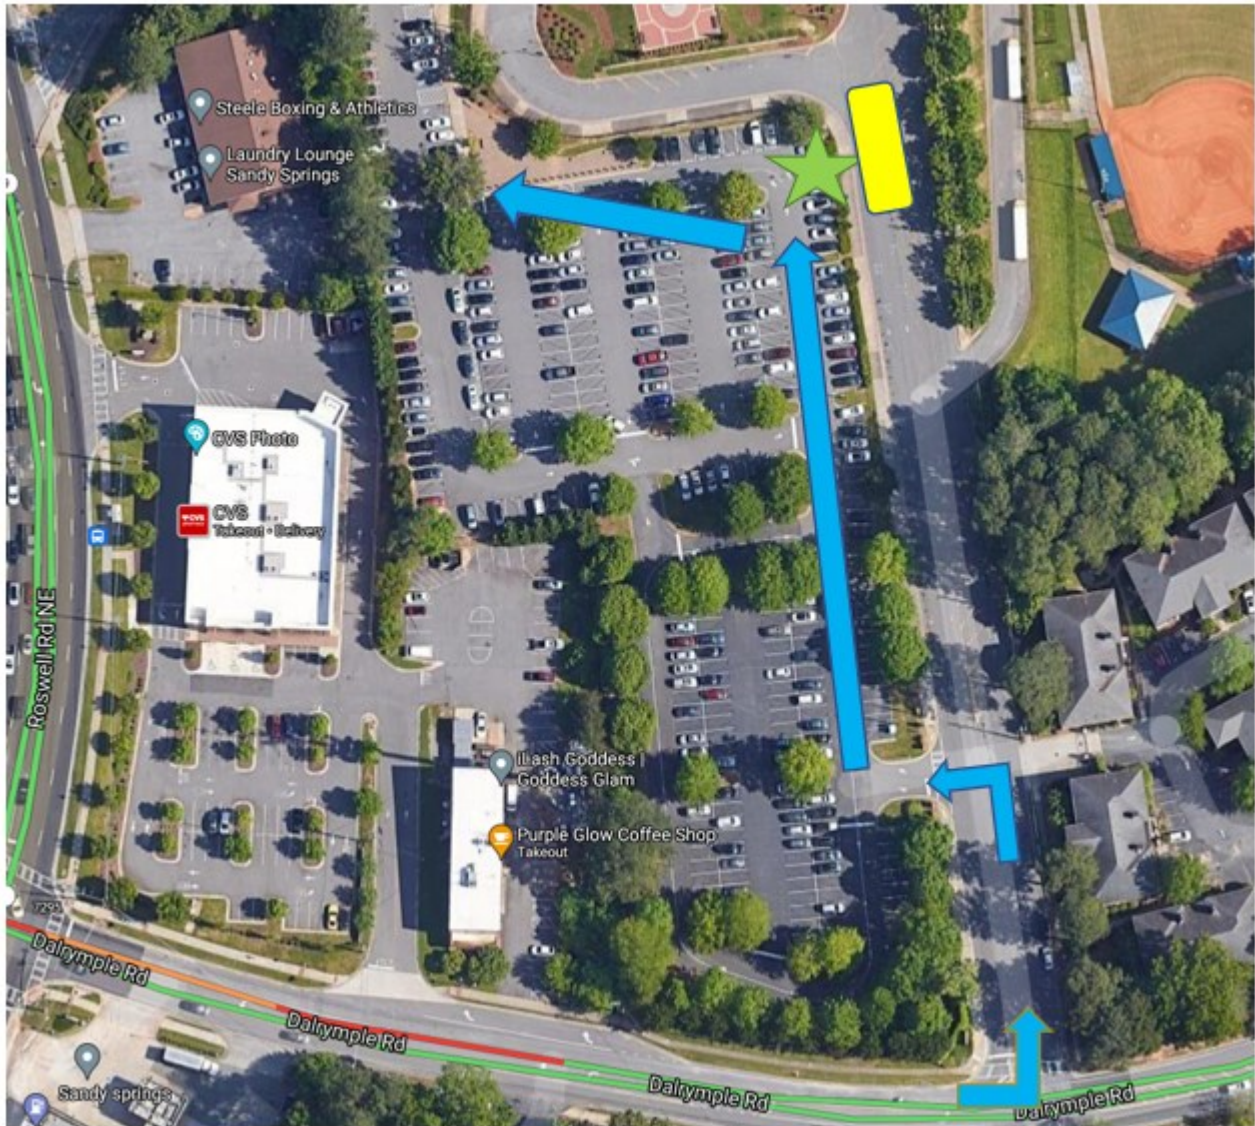

Pickup at Drop off area gate from bus lanes to student/teacher parking.

Arrow is direction of car traffic coming from Dalrymple Road

Star is the Gate for students

Rectangle is the bus

JOHNS CREEK HIGH SCHOOL