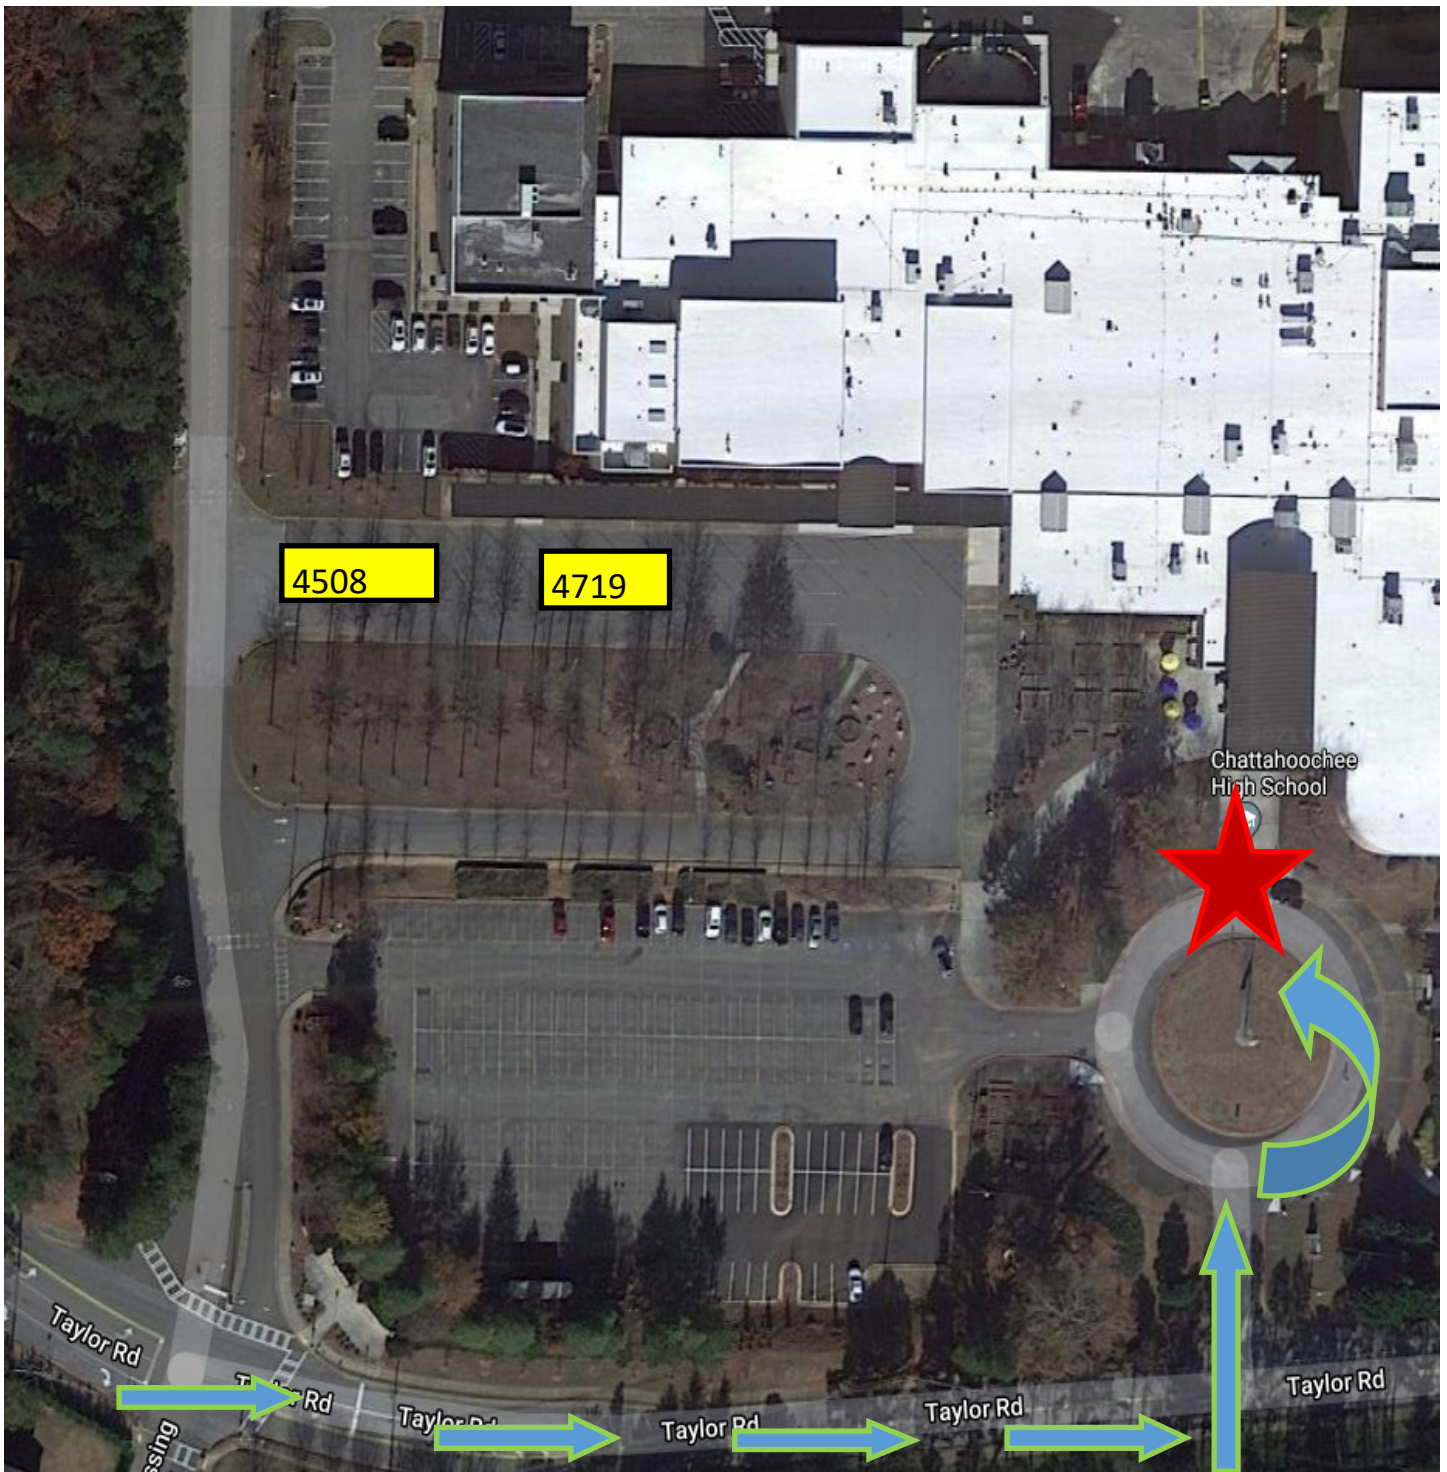

CHATTAHOOCHEE HIGH SCHOOL

= Parent Traffic

= Student Drop Off

Bus= 4719

Bus= 4508

The Innovation Bus 4719 and 4508 will leave the Chattahoochee campus at 8:00 a.m. and return at 4:45 p.m.