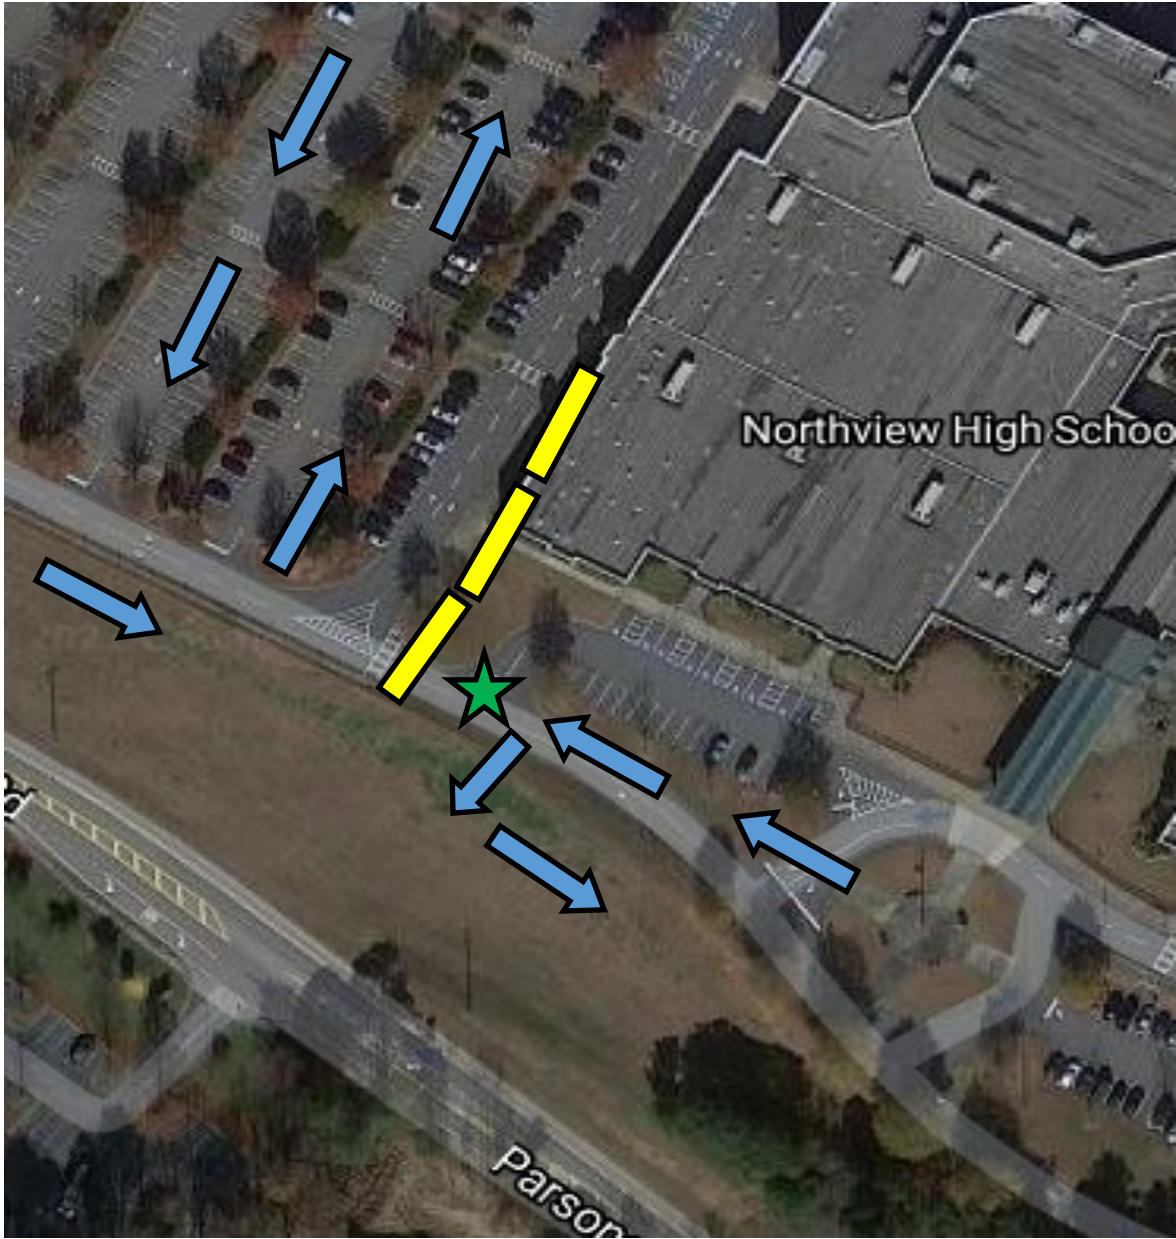

NORTHVIEW HIGH SCHOOL

- ★ Pick up/Drop off
- ▬ Buses
- ↑ Parent traffic

Buses will depart for Innovation Academy promptly at 8:05 am and return by 4:45 pm

Bus numbers are 4732, 4730, 4910