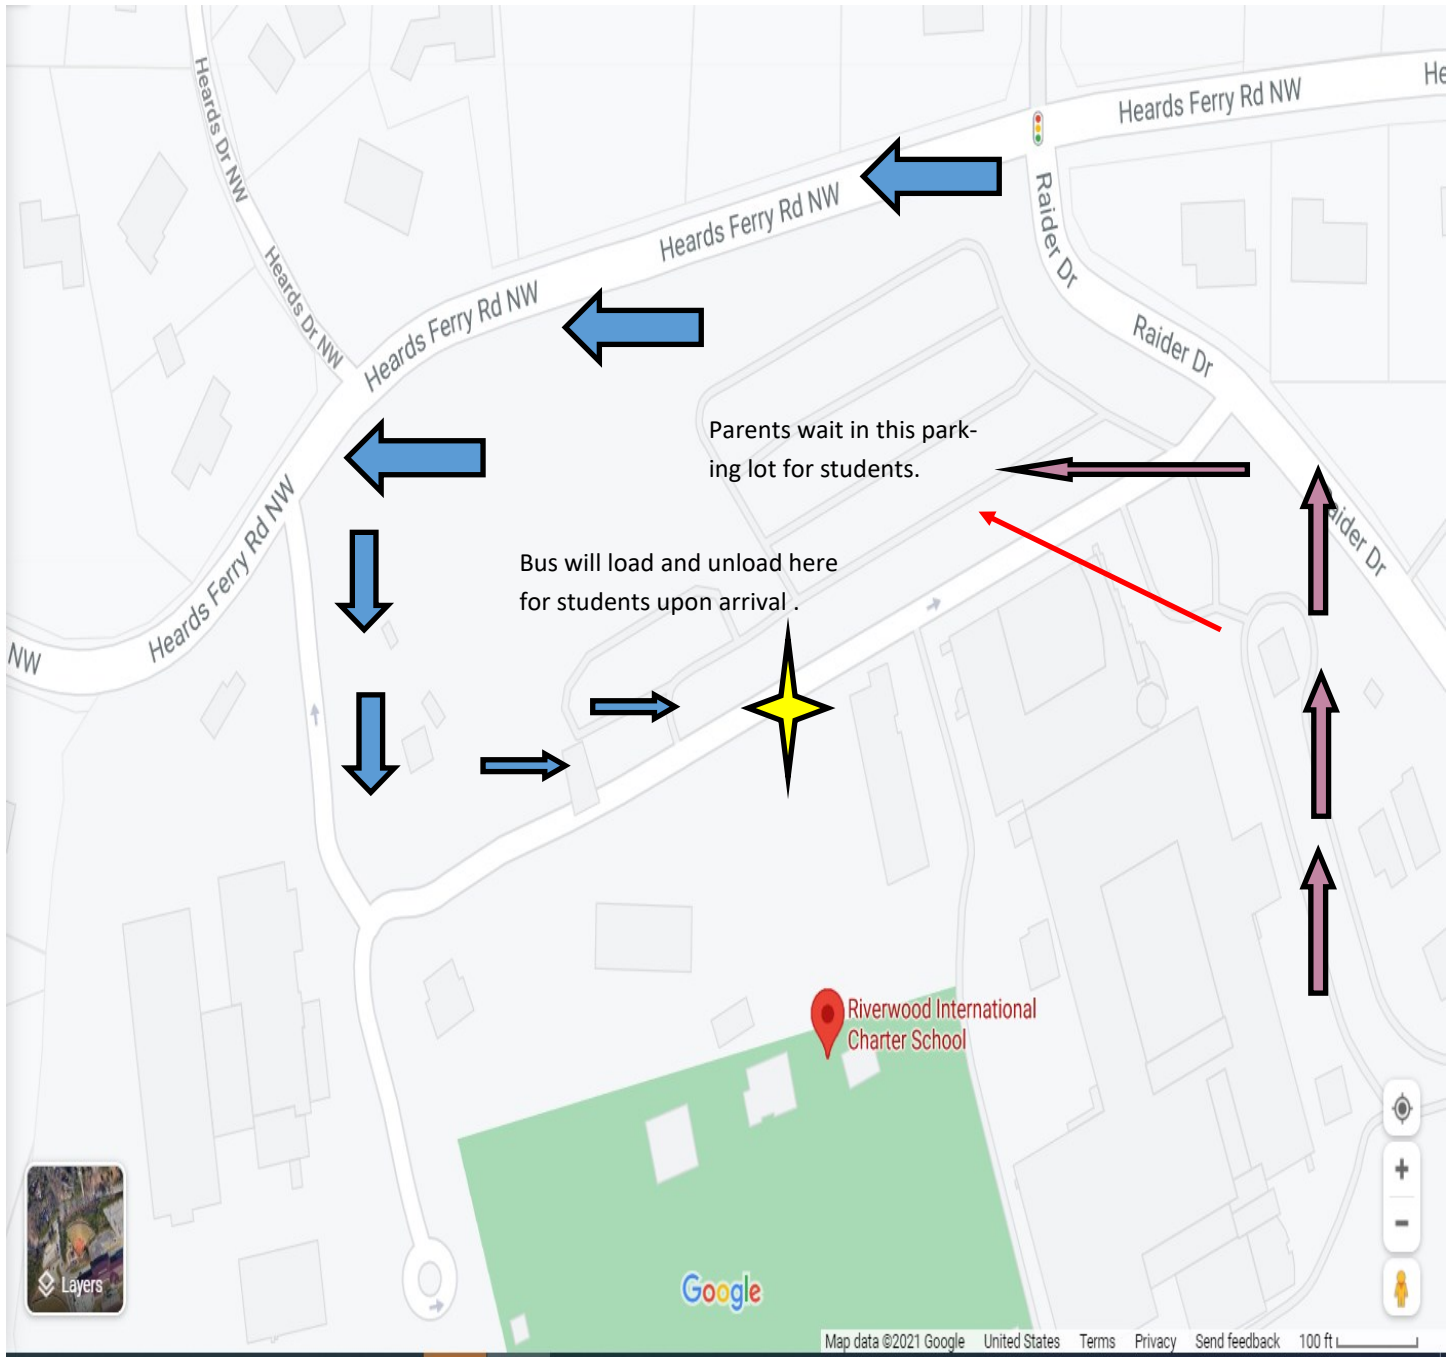

Please drop off and pick up students in the car rider line at Milton HS.

ROSWELL HS BUS TO INNOVATION ACADEMY

Bus 4278 Departs at 8:10 AM and returns at 4:50 PM

Carpool Path

Parent Drop Off

Bus

Student Pickup & Drop

RIVERWOOD LOADING AND UNLOADING AREA FOR STUDENTS GOING TO AND FROM INNOVATION ACADEMY

Bus 4634 will depart Riverwood at 7:40 a.m. and return at 5:05 p.m.

CENTENNIAL HIGH SCHOOL

= Parent drop off

= student loading

Pickup at Drop off area gate from bus lanes to student/teacher parking.

Arrow is direction of car traffic coming from Dalrymple Road

Star is the Gate for students

Rectangle is the bus

JOHNS CREEK HIGH SCHOOL