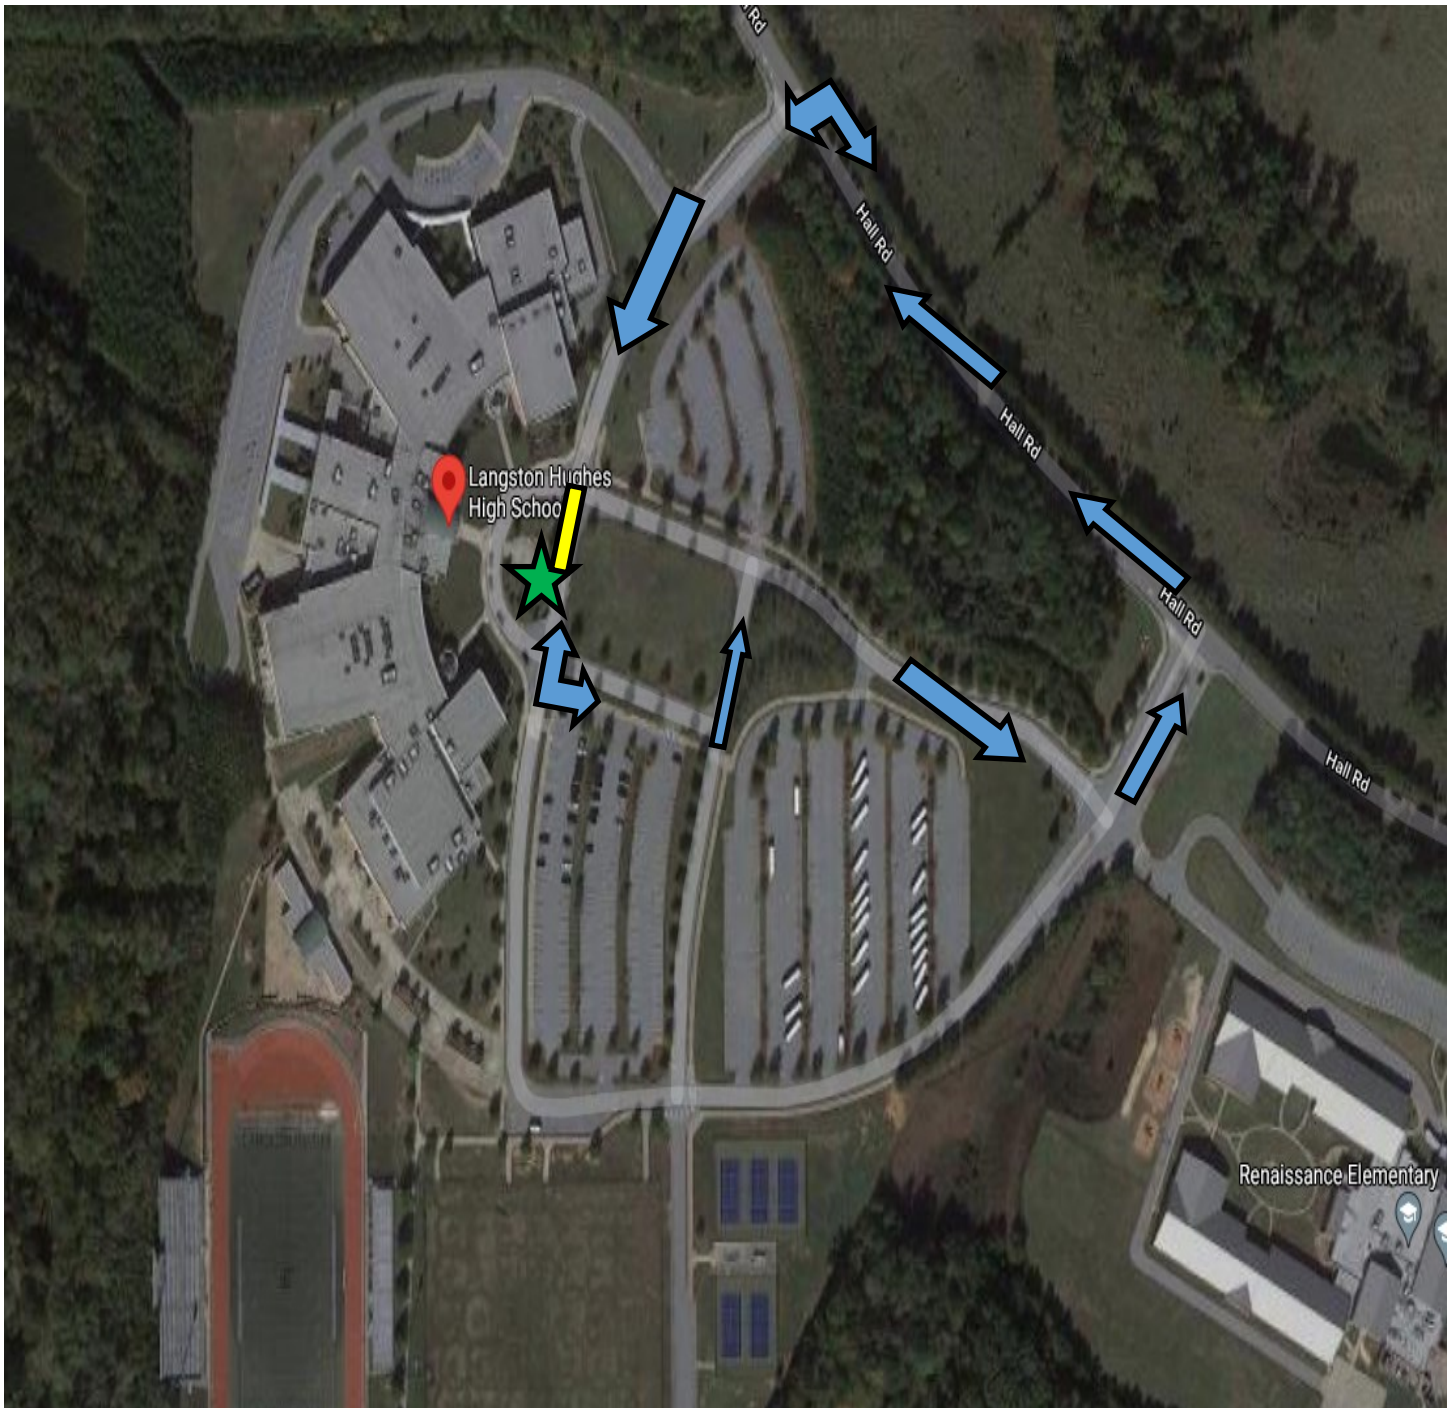

LANGSTON HUGHES HS

= Student Drop

= Bus 4658/4276

= Parent Traffic

Innovation Bus 4658/4276 will leave the Langston Campus at 8:29 am

Bus 4658/4276 will drop off at 4:26 pm

BANNEKER HS

= Student Drop

= Bus 4774,4276,4231

= Parent Traffic

Bus 4774, 4771, and 4231 will leave the Banneker Campus at 8:35 am

Buses will drop off at 4:20 pm

CREEKSIDE HS

= Student Drop

= Bus 4825 and 4826

= Parent Traffic

Bus 4825 and 4826 will leave the Creekside Campus at 8:32 am

Buses will drop off at 4:22 pm

TRI-CITIES HS

= Student Drop

 = Bus 4660

 = Parent Traffic

Bus 4660 will leave Tri-Cities Campus at 8:20 am

Buses will drop off at 4:34 pm

WESTLAKE HS

= Student Drop

= Bus 4824 and 4657

= Parent Traffic

Bus 4824 and 4657 will leave Westlake Campus at 8:22am

Buses will drop off at 4:32 pm