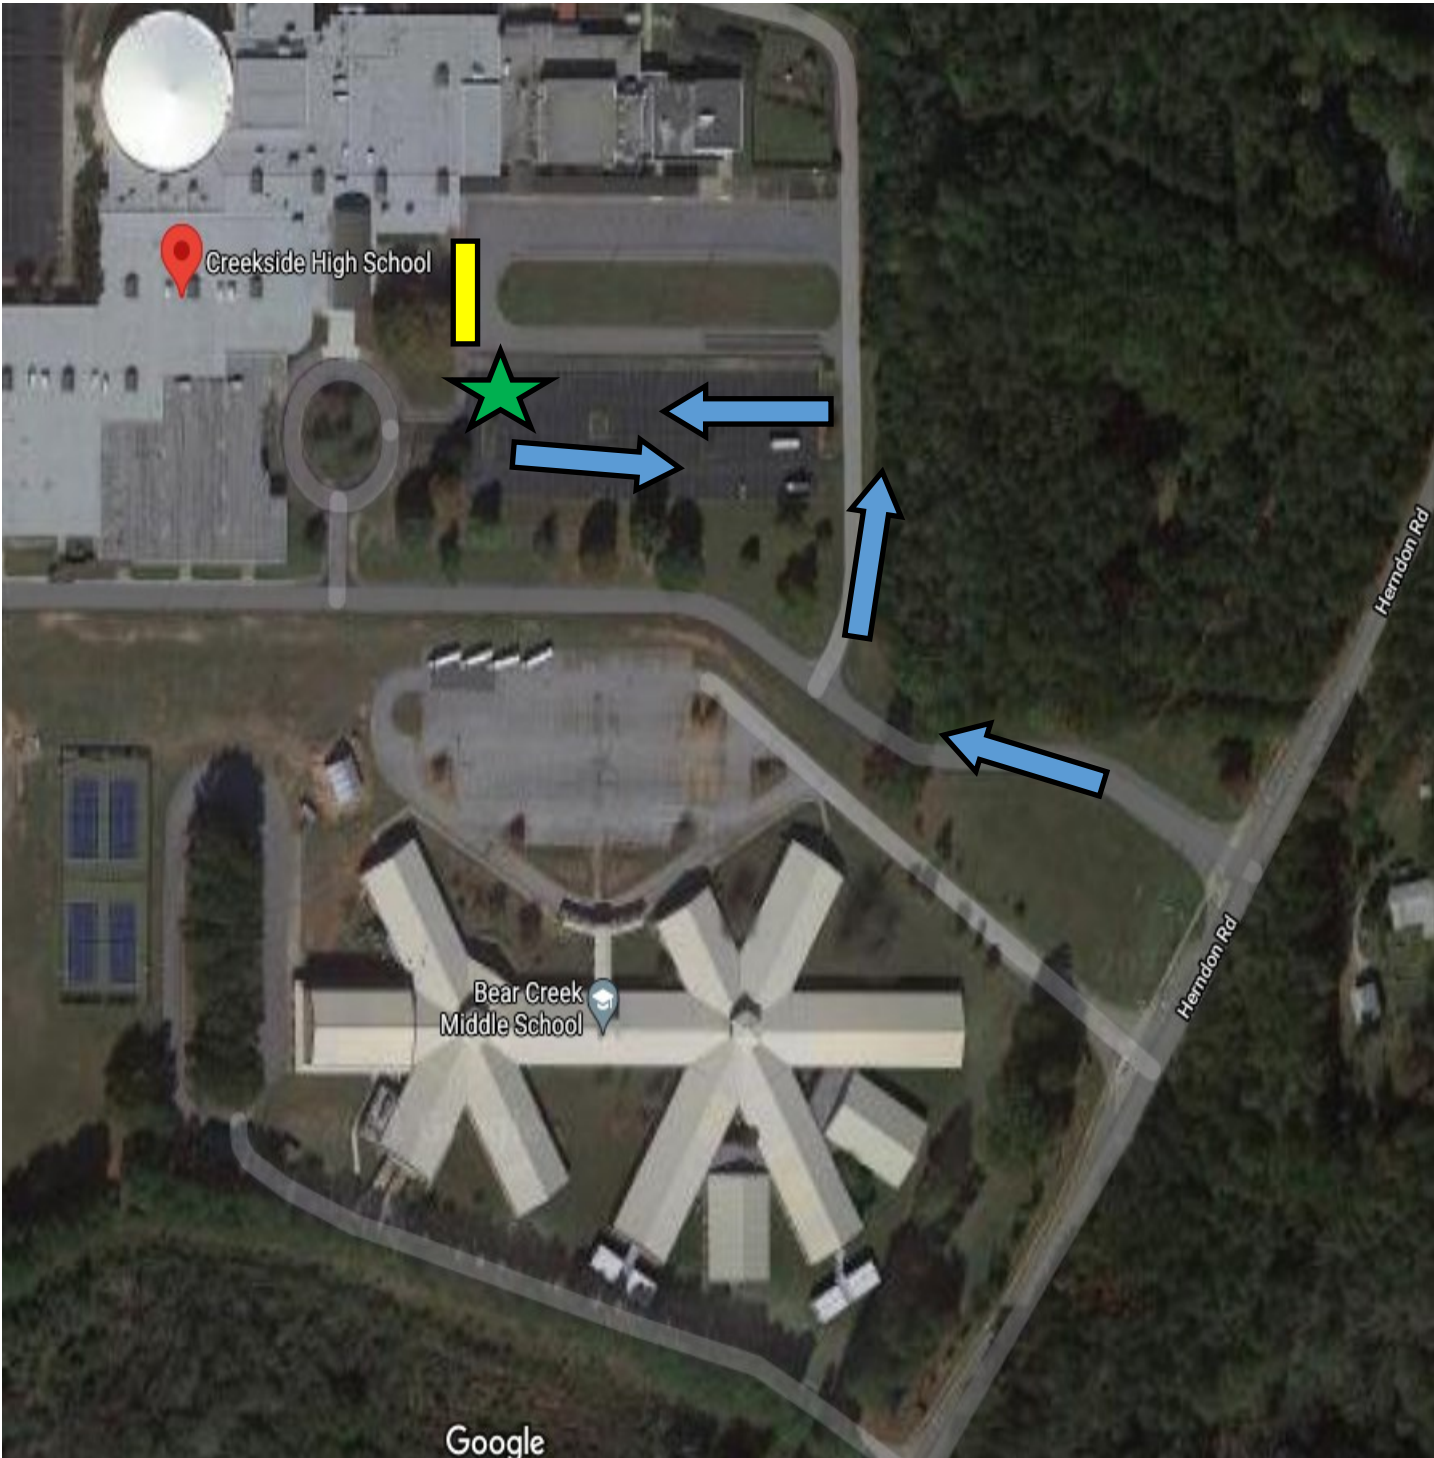

LANGSTON HUGHES HS

= Student Drop

= Bus 4658/4276

= Parent Traffic

Innovation Bus 4658/4276 will leave the Langston Campus at 8:29 am

Bus 4658/4276 will drop off at 4:26 pm

BANNEKER HS

= Student Drop

= Bus 4774,4276,4231

= Parent Traffic

Bus 4774, 4771, and 4231 will leave the Banneker Campus at 8:35 am

Buses will drop off at 4:20 pm

CREEKSIDE HS

= Student Drop

= Bus 4825 and 4826

= Parent Traffic

Bus 4825 and 4826 will leave the Creekside Campus at 8:32 am

Buses will drop off at 4:22 pm

TRI-CITIES HS

= Student Drop

 = Bus 4660

 = Parent Traffic

Bus 4660 will leave Tri-Cities Campus at 8:20 am

Buses will drop off at 4:34 pm