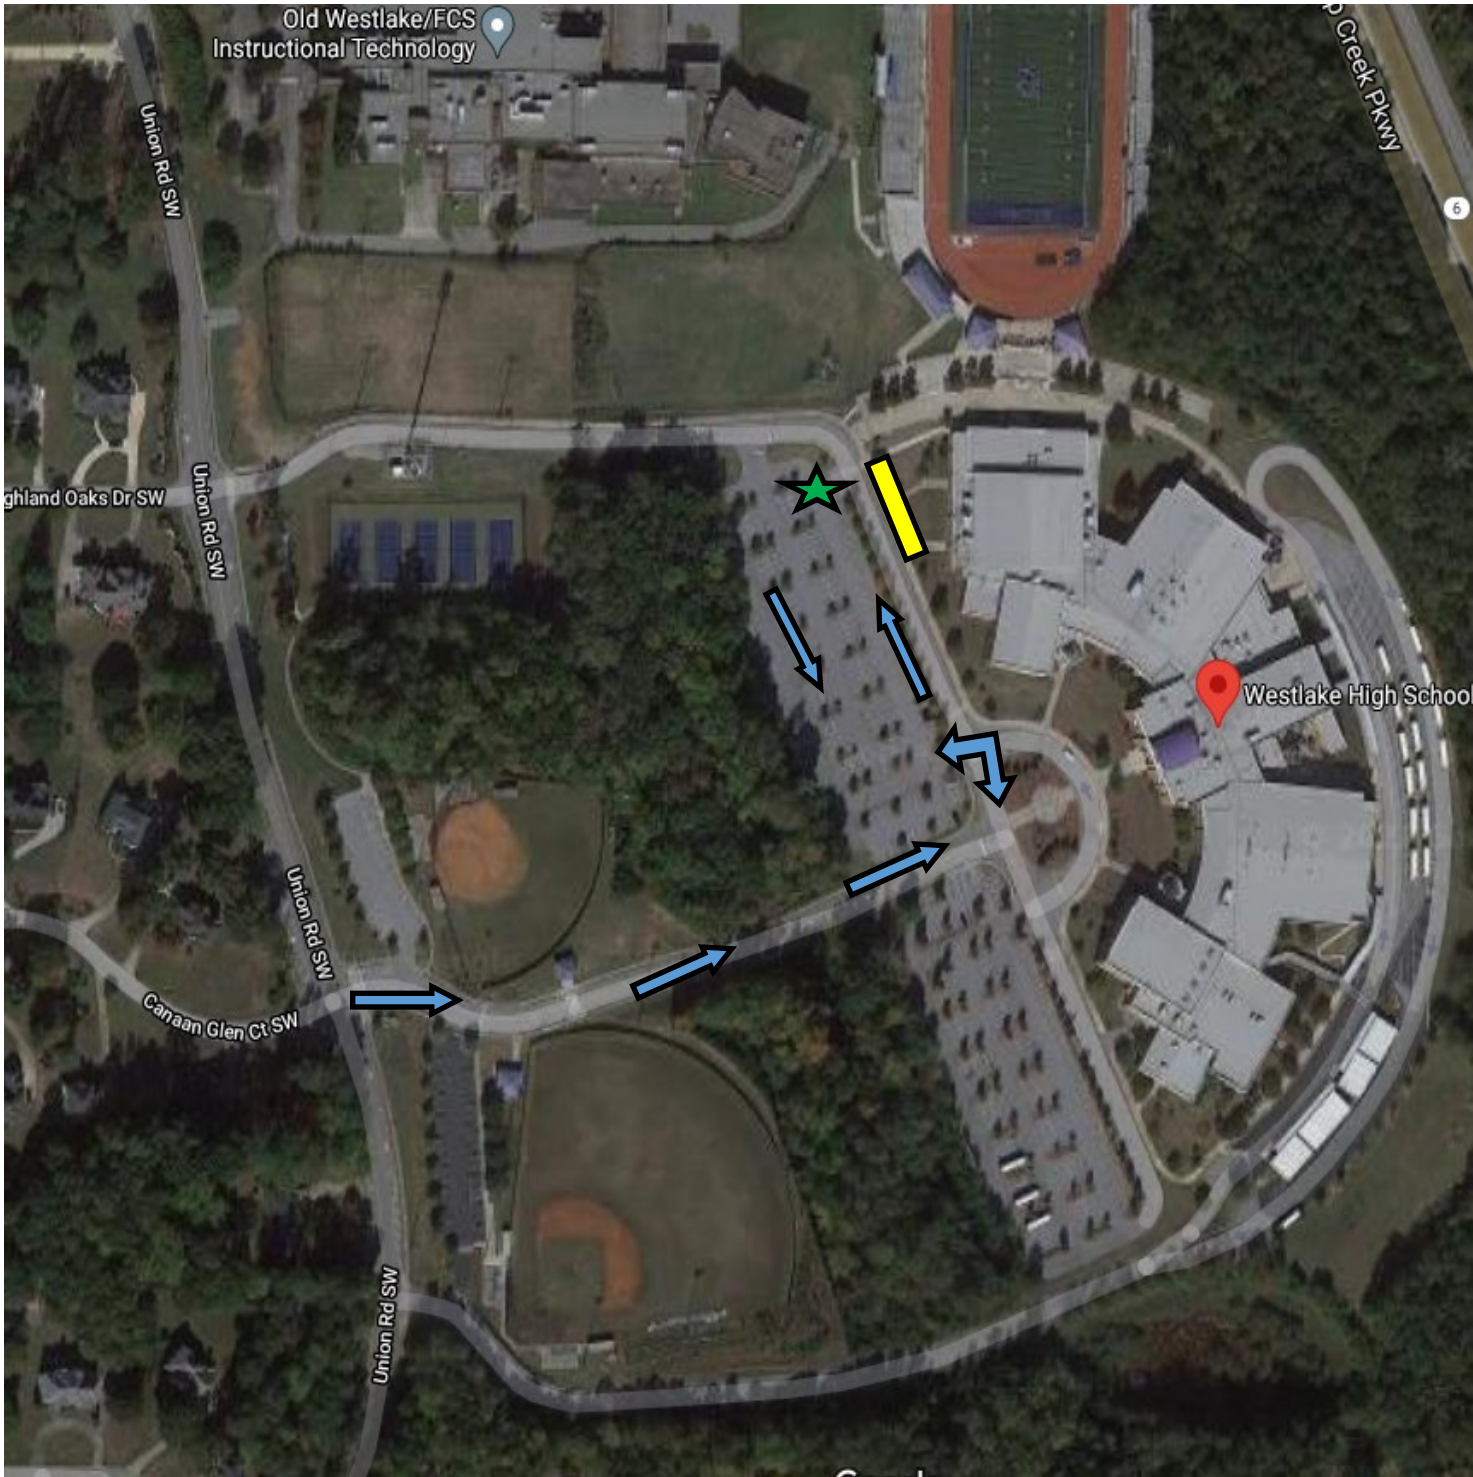

LANGSTON HUGHES HS

= Student Drop

= Bus 4658/4276

= Parent Traffic

Innovation Bus 4658/4276 will leave the Langston Campus at 8:29 am

Bus 4658/4276 will drop off at 4:26 pm

BANNEKER HS

= Student Drop

= Bus 4774,4276,4231

= Parent Traffic

Bus 4774, 4771, and 4231 will leave the Banneker Campus at 8:35 am

Buses will drop off at 4:20 pm

CREEKSIDE HS

= Student Drop

= Bus 4825 and 4826

= Parent Traffic

Bus 4825 and 4826 will leave the Creekside Campus at 8:32 am

Buses will drop off at 4:22 pm

TRI-CITIES HS

= Student Drop

 = Bus 4660

 = Parent Traffic

Bus 4660 will leave Tri-Cities Campus at 8:20 am

Buses will drop off at 4:34 pm

WESTLAKE HS

= Student Drop

= Bus 4824 and 4657

= Parent Traffic

Bus 4824 and 4657 will leave Westlake Campus at 8:22am

Buses will drop off at 4:32 pm