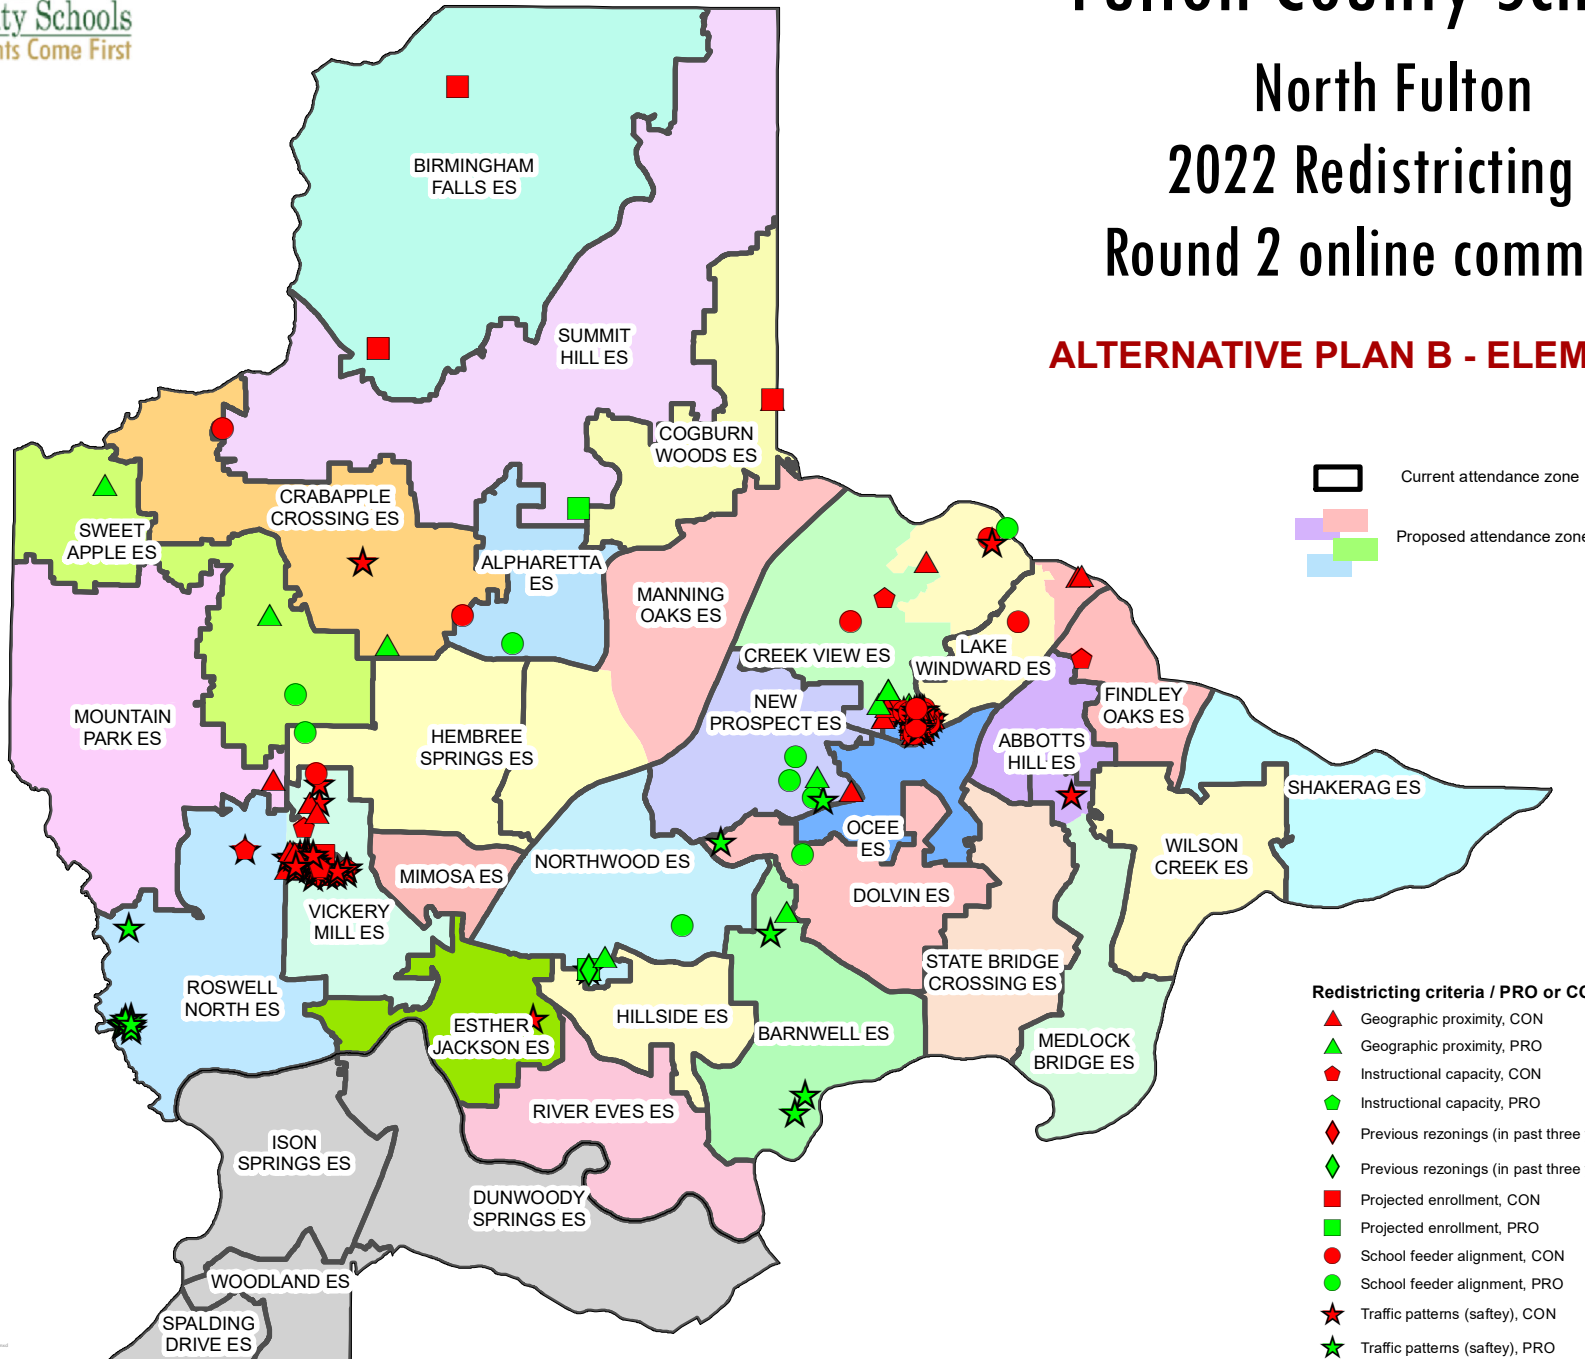

Fulton County Schools

North Fulton

2022 Redistricting -

Round 2 online comments

ALTERNATIVE PLAN A - ELEMENTARY

Fulton County Schools

North Fulton

2022 Redistricting - Round 2 online comments

ALTERNATIVE PLAN A - MIDDLE

Fulton County Schools

North Fulton

2022 Redistricting - Round 2 online comments

ALTERNATIVE PLAN A - HIGH

Fulton County Schools

North Fulton

2022 Redistricting - Round 2 online comments

ALTERNATIVE PLAN B - ELEMENTARY

- Redistricting criteria / PRO or CON**
- ▲ Geographic proximity, CON
 - ▲ Geographic proximity, PRO
 - ◆ Instructional capacity, CON
 - ◆ Instructional capacity, PRO
 - ◆ Previous rezonings (in past three years), CON
 - ◆ Previous rezonings (in past three years), PRO
 - Projected enrollment, CON
 - Projected enrollment, PRO
 - School feeder alignment, CON
 - School feeder alignment, PRO
 - ★ Traffic patterns (safety), CON
 - ★ Traffic patterns (safety), PRO