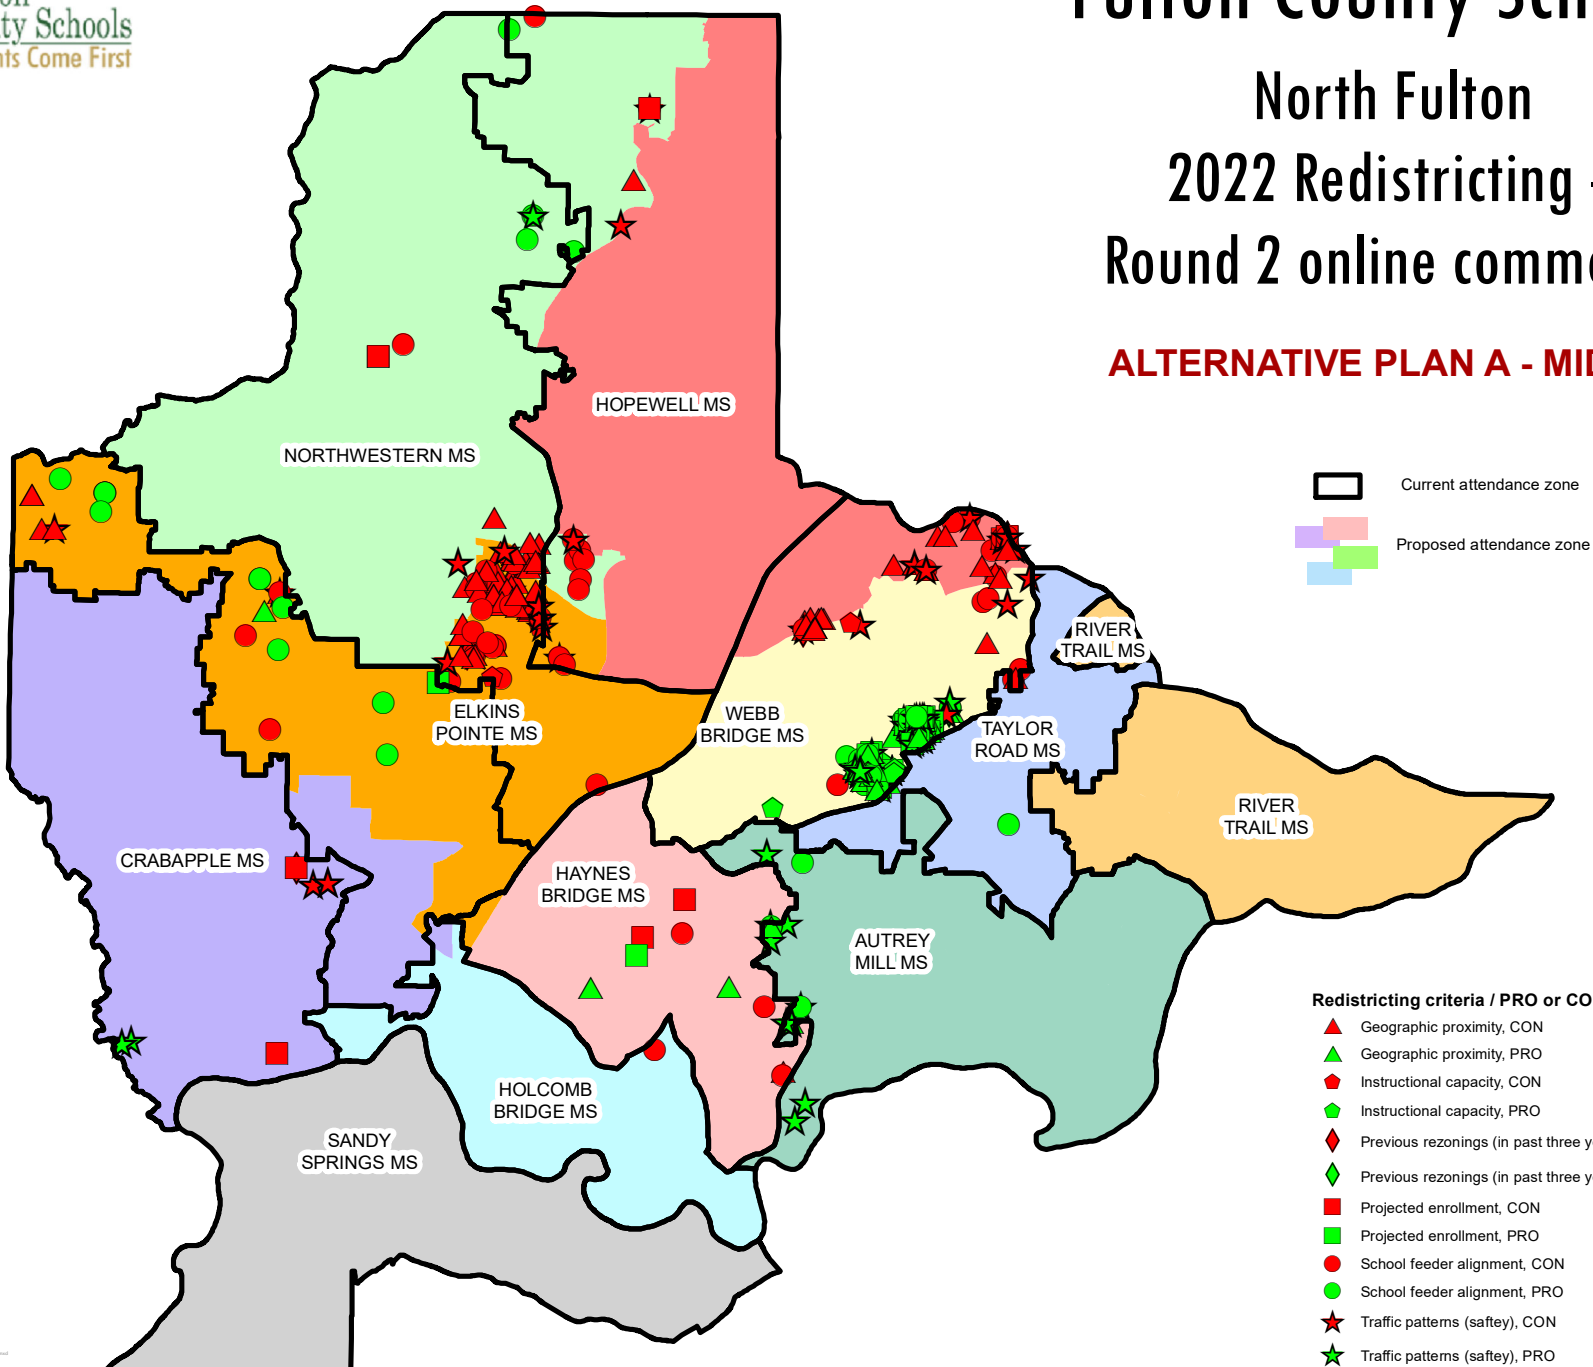

Fulton County Schools

North Fulton

2022 Redistricting -

Round 2 online comments

ALTERNATIVE PLAN A - ELEMENTARY

Fulton County Schools

North Fulton

2022 Redistricting - Round 2 online comments

ALTERNATIVE PLAN A - MIDDLE

Fulton County Schools

North Fulton

2022 Redistricting - Round 2 online comments

ALTERNATIVE PLAN A - HIGH

Fulton County Schools

North Fulton

2022 Redistricting - Round 2 online comments

ALTERNATIVE PLAN B - ELEMENTARY

- Redistricting criteria / PRO or CON**
- ▲ Geographic proximity, CON
 - ▲ Geographic proximity, PRO
 - ◆ Instructional capacity, CON
 - ◆ Instructional capacity, PRO
 - ◆ Previous rezonings (in past three years), CON
 - ◆ Previous rezonings (in past three years), PRO
 - Projected enrollment, CON
 - Projected enrollment, PRO
 - School feeder alignment, CON
 - School feeder alignment, PRO
 - ★ Traffic patterns (safety), CON
 - ★ Traffic patterns (safety), PRO