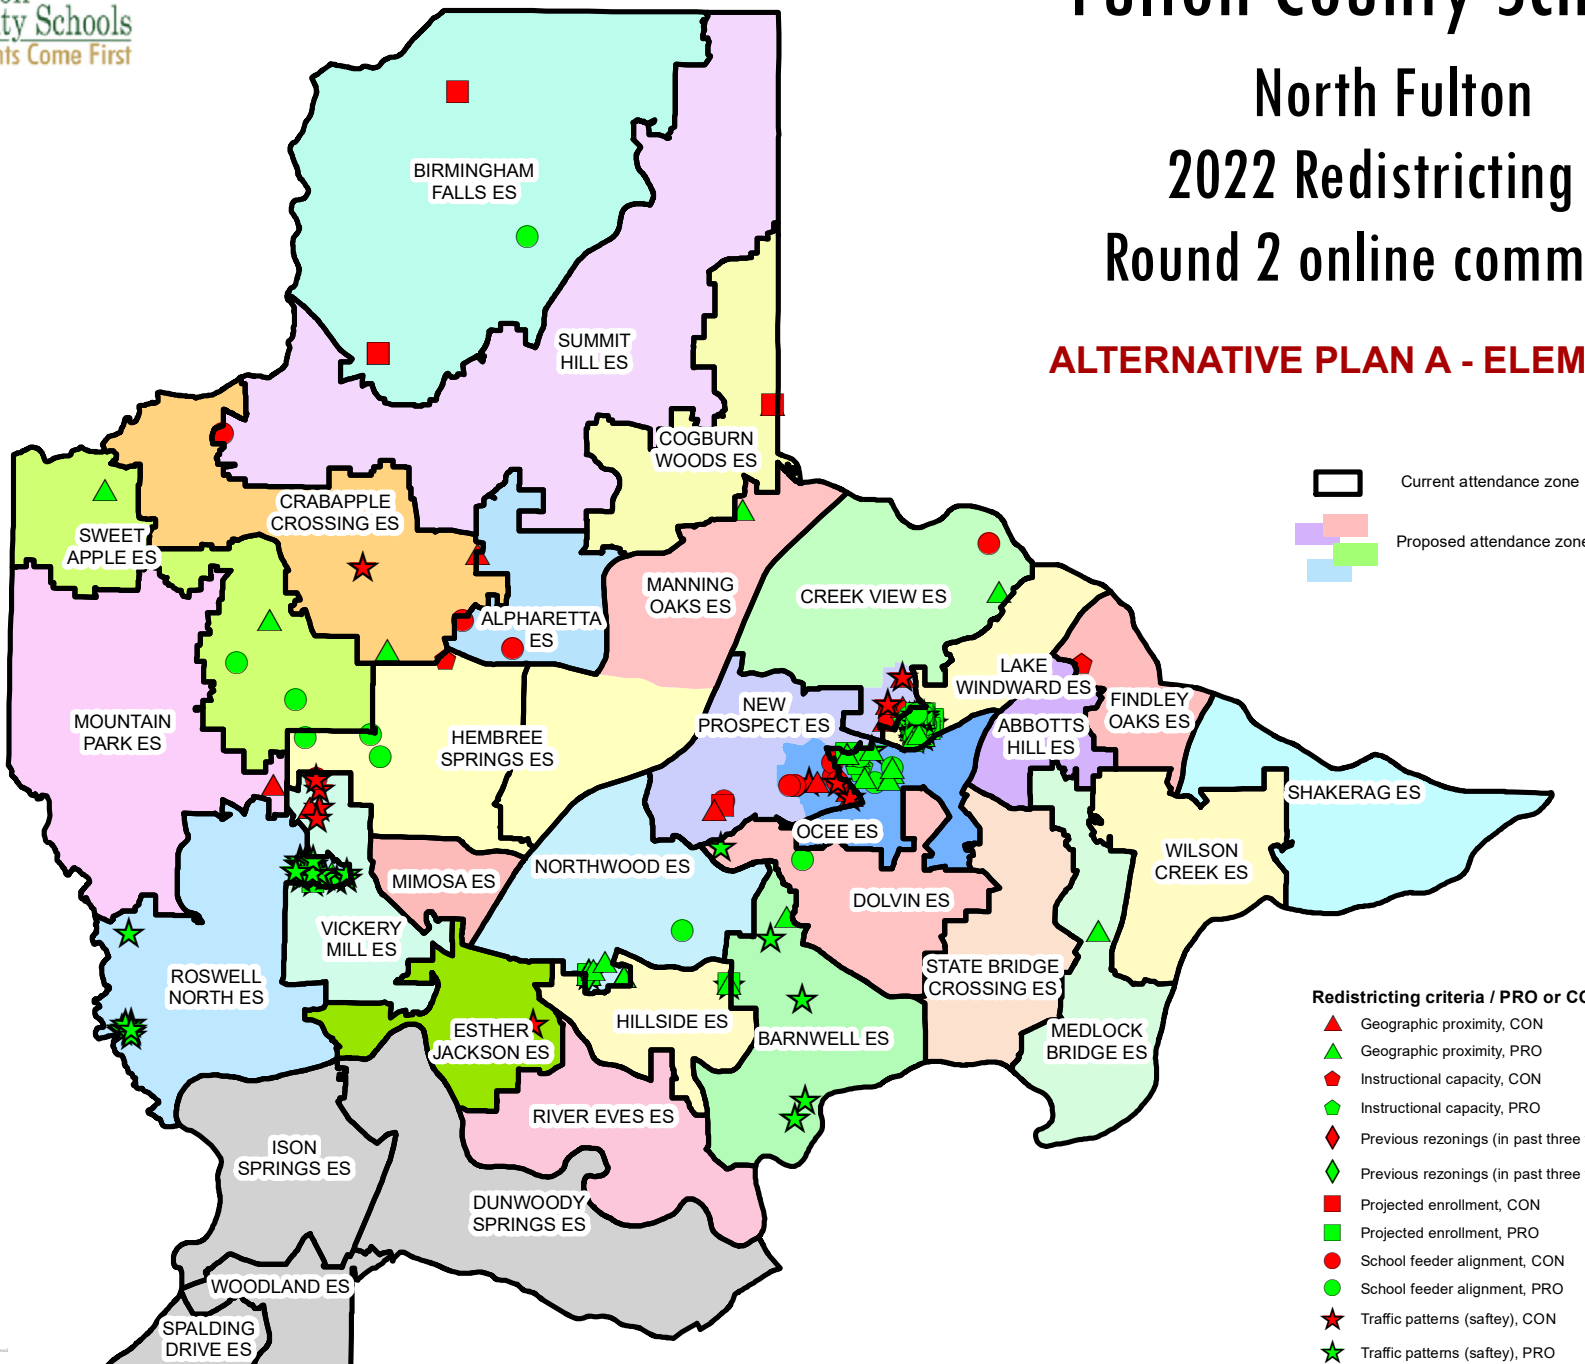

Fulton County Schools

North Fulton

2022 Redistricting -

Round 2 online comments

ALTERNATIVE PLAN A - ELEMENTARY

Fulton County Schools

North Fulton

2022 Redistricting - Round 2 online comments

ALTERNATIVE PLAN A - MIDDLE

Fulton County Schools

North Fulton

2022 Redistricting - Round 2 online comments

ALTERNATIVE PLAN A - HIGH

Fulton County Schools

North Fulton

2022 Redistricting - Round 2 online comments

ALTERNATIVE PLAN B - ELEMENTARY

- Redistricting criteria / PRO or CON**
- ▲ Geographic proximity, CON
 - ▲ Geographic proximity, PRO
 - ◆ Instructional capacity, CON
 - ◆ Instructional capacity, PRO
 - ◆ Previous rezonings (in past three years), CON
 - ◆ Previous rezonings (in past three years), PRO
 - Projected enrollment, CON
 - Projected enrollment, PRO
 - School feeder alignment, CON
 - School feeder alignment, PRO
 - ★ Traffic patterns (safety), CON
 - ★ Traffic patterns (safety), PRO

Fulton County Schools

North Fulton 2022 Redistricting - Round 2 online comments

ALTERNATIVE PLAN B - MIDDLE

Fulton County Schools

North Fulton

2022 Redistricting -

Round 2 online comments

ALTERNATIVE PLAN C - ELEMENTARY