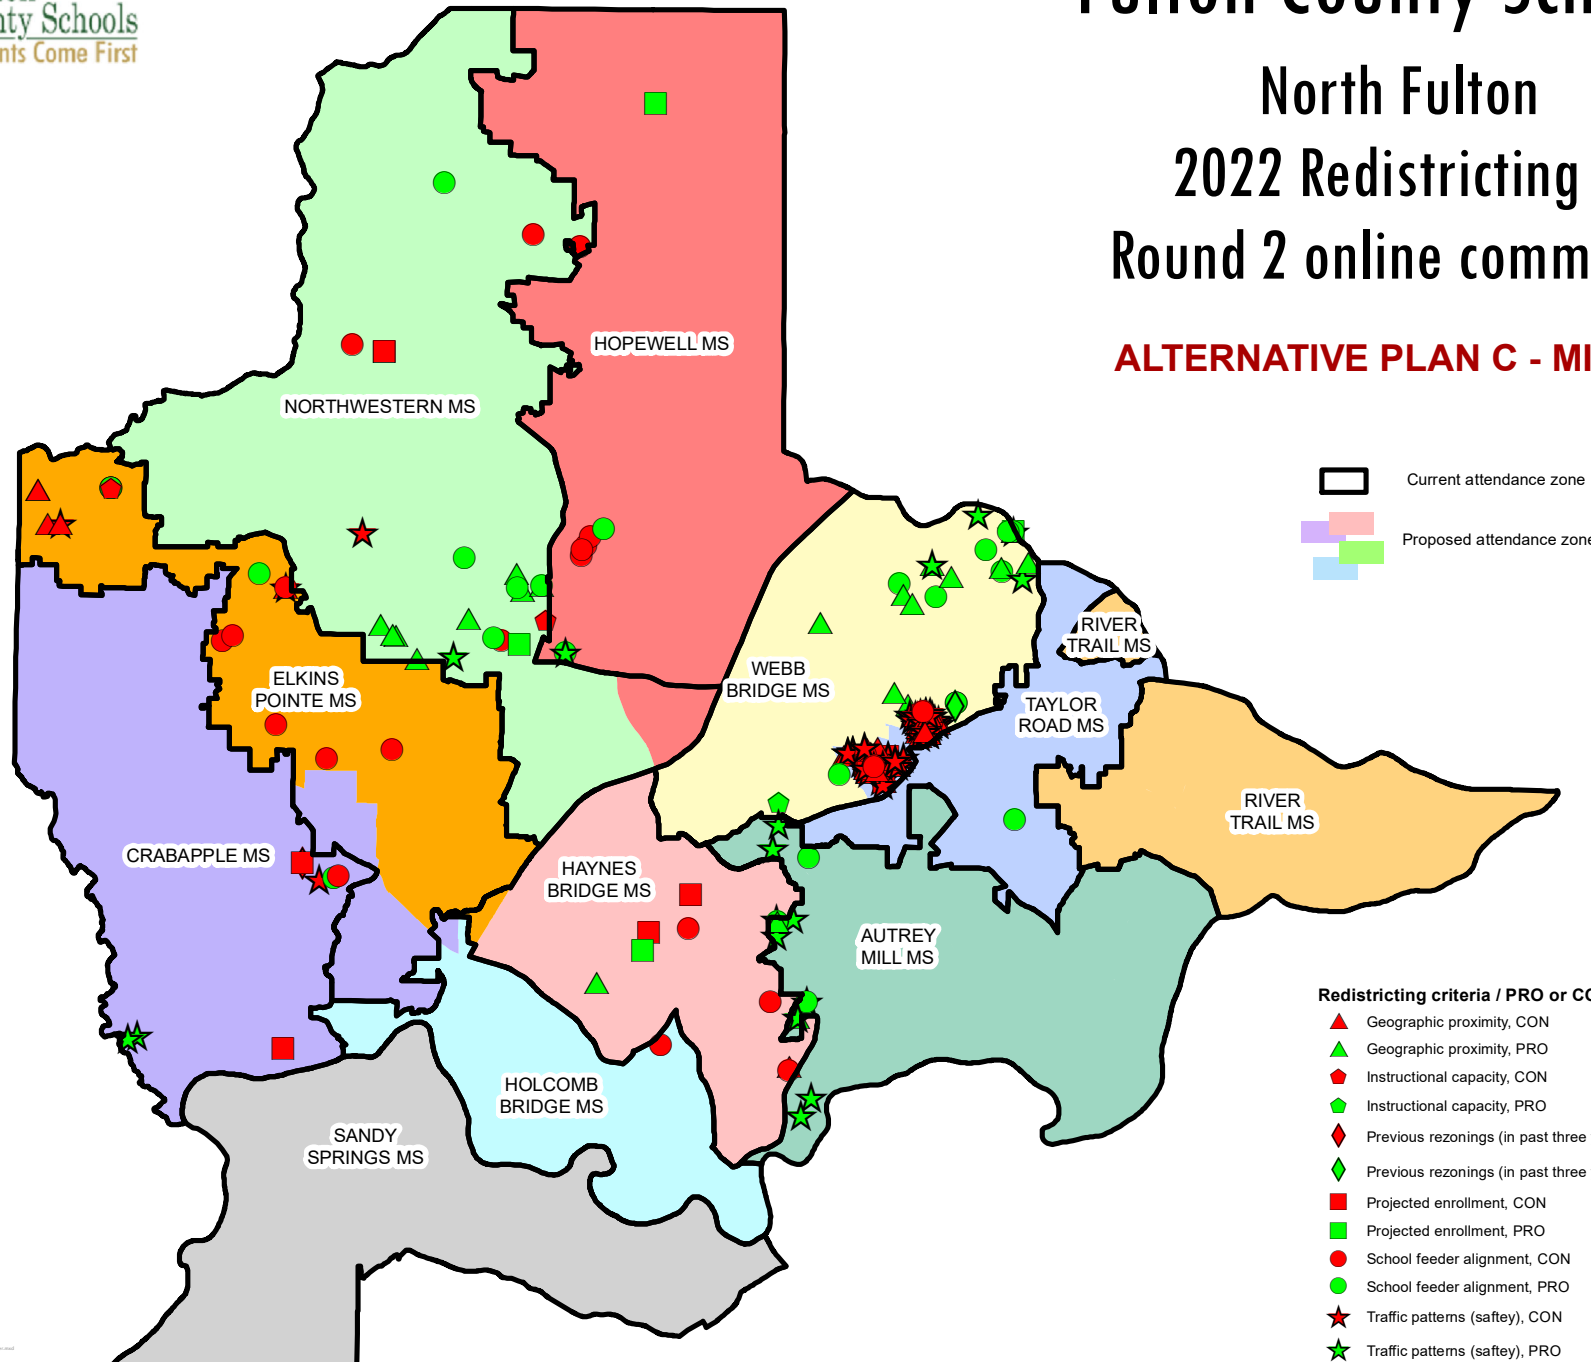

Fulton County Schools

North Fulton

2022 Redistricting - Round 2 online comments

ALTERNATIVE PLAN C - MIDDLE