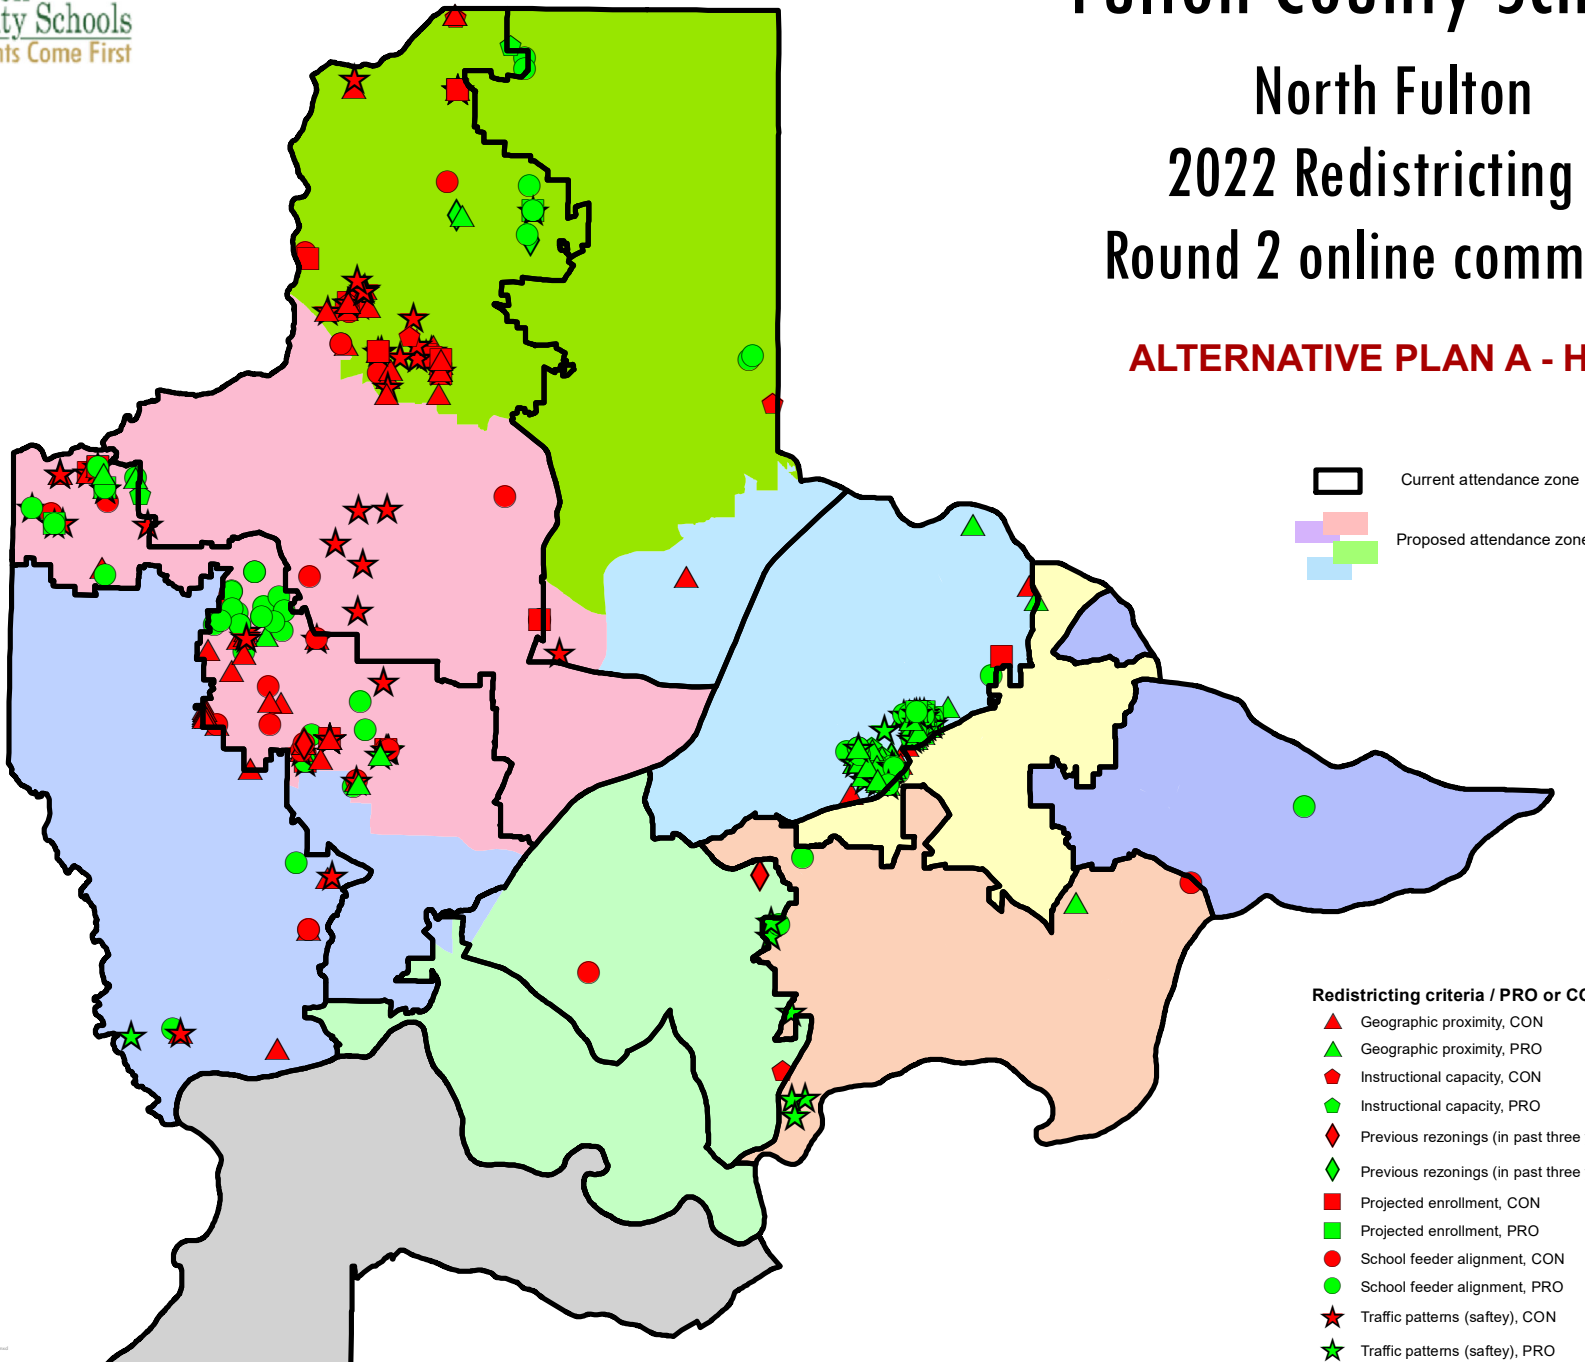

Fulton County Schools

North Fulton

2022 Redistricting -

Round 2 online comments

ALTERNATIVE PLAN A - ELEMENTARY

Fulton County Schools

North Fulton

2022 Redistricting - Round 2 online comments

ALTERNATIVE PLAN A - MIDDLE

Fulton County Schools

North Fulton

2022 Redistricting - Round 2 online comments

ALTERNATIVE PLAN A - HIGH

Fulton County Schools

North Fulton

2022 Redistricting - Round 2 online comments

ALTERNATIVE PLAN B - ELEMENTARY

- Redistricting criteria / PRO or CON**
- ▲ Geographic proximity, CON
 - ▲ Geographic proximity, PRO
 - ◆ Instructional capacity, CON
 - ◆ Instructional capacity, PRO
 - ◆ Previous rezonings (in past three years), CON
 - ◆ Previous rezonings (in past three years), PRO
 - Projected enrollment, CON
 - Projected enrollment, PRO
 - School feeder alignment, CON
 - School feeder alignment, PRO
 - ★ Traffic patterns (safety), CON
 - ★ Traffic patterns (safety), PRO

Fulton County Schools

North Fulton 2022 Redistricting - Round 2 online comments

ALTERNATIVE PLAN B - MIDDLE

Fulton County Schools

North Fulton

2022 Redistricting -

Round 2 online comments

ALTERNATIVE PLAN C - ELEMENTARY