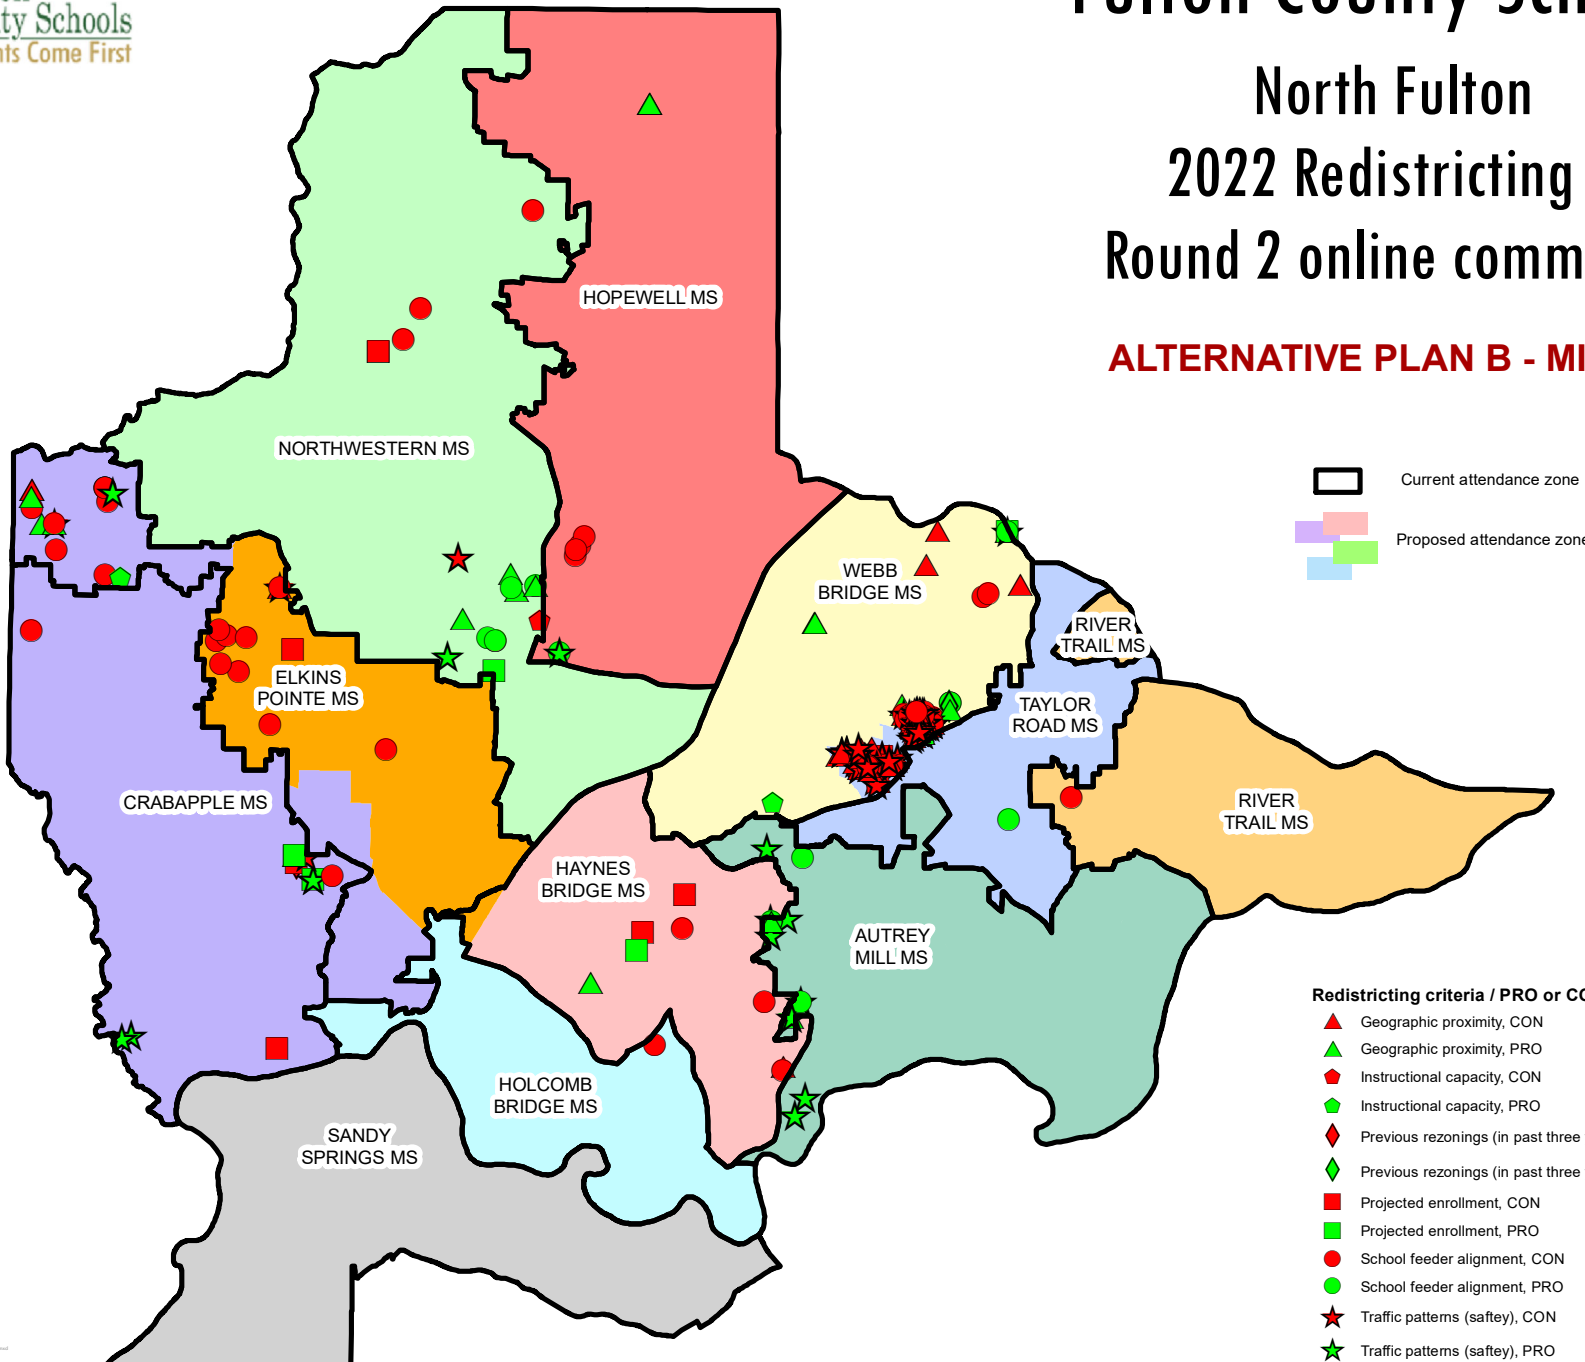

ALTERNATIVE PLAN B - ELEMENTARY

- Redistricting criteria / PRO or CON**
- ▲ Geographic proximity, CON
 - ▲ Geographic proximity, PRO
 - ◆ Instructional capacity, CON
 - ◆ Instructional capacity, PRO
 - ◆ Previous rezonings (in past three years), CON
 - ◆ Previous rezonings (in past three years), PRO
 - Projected enrollment, CON
 - Projected enrollment, PRO
 - School feeder alignment, CON
 - School feeder alignment, PRO
 - ★ Traffic patterns (safety), CON
 - ★ Traffic patterns (safety), PRO

Fulton County Schools

North Fulton 2022 Redistricting - Round 2 online comments

ALTERNATIVE PLAN B - MIDDLE

Fulton County Schools

North Fulton

2022 Redistricting -

Round 2 online comments

ALTERNATIVE PLAN C - ELEMENTARY