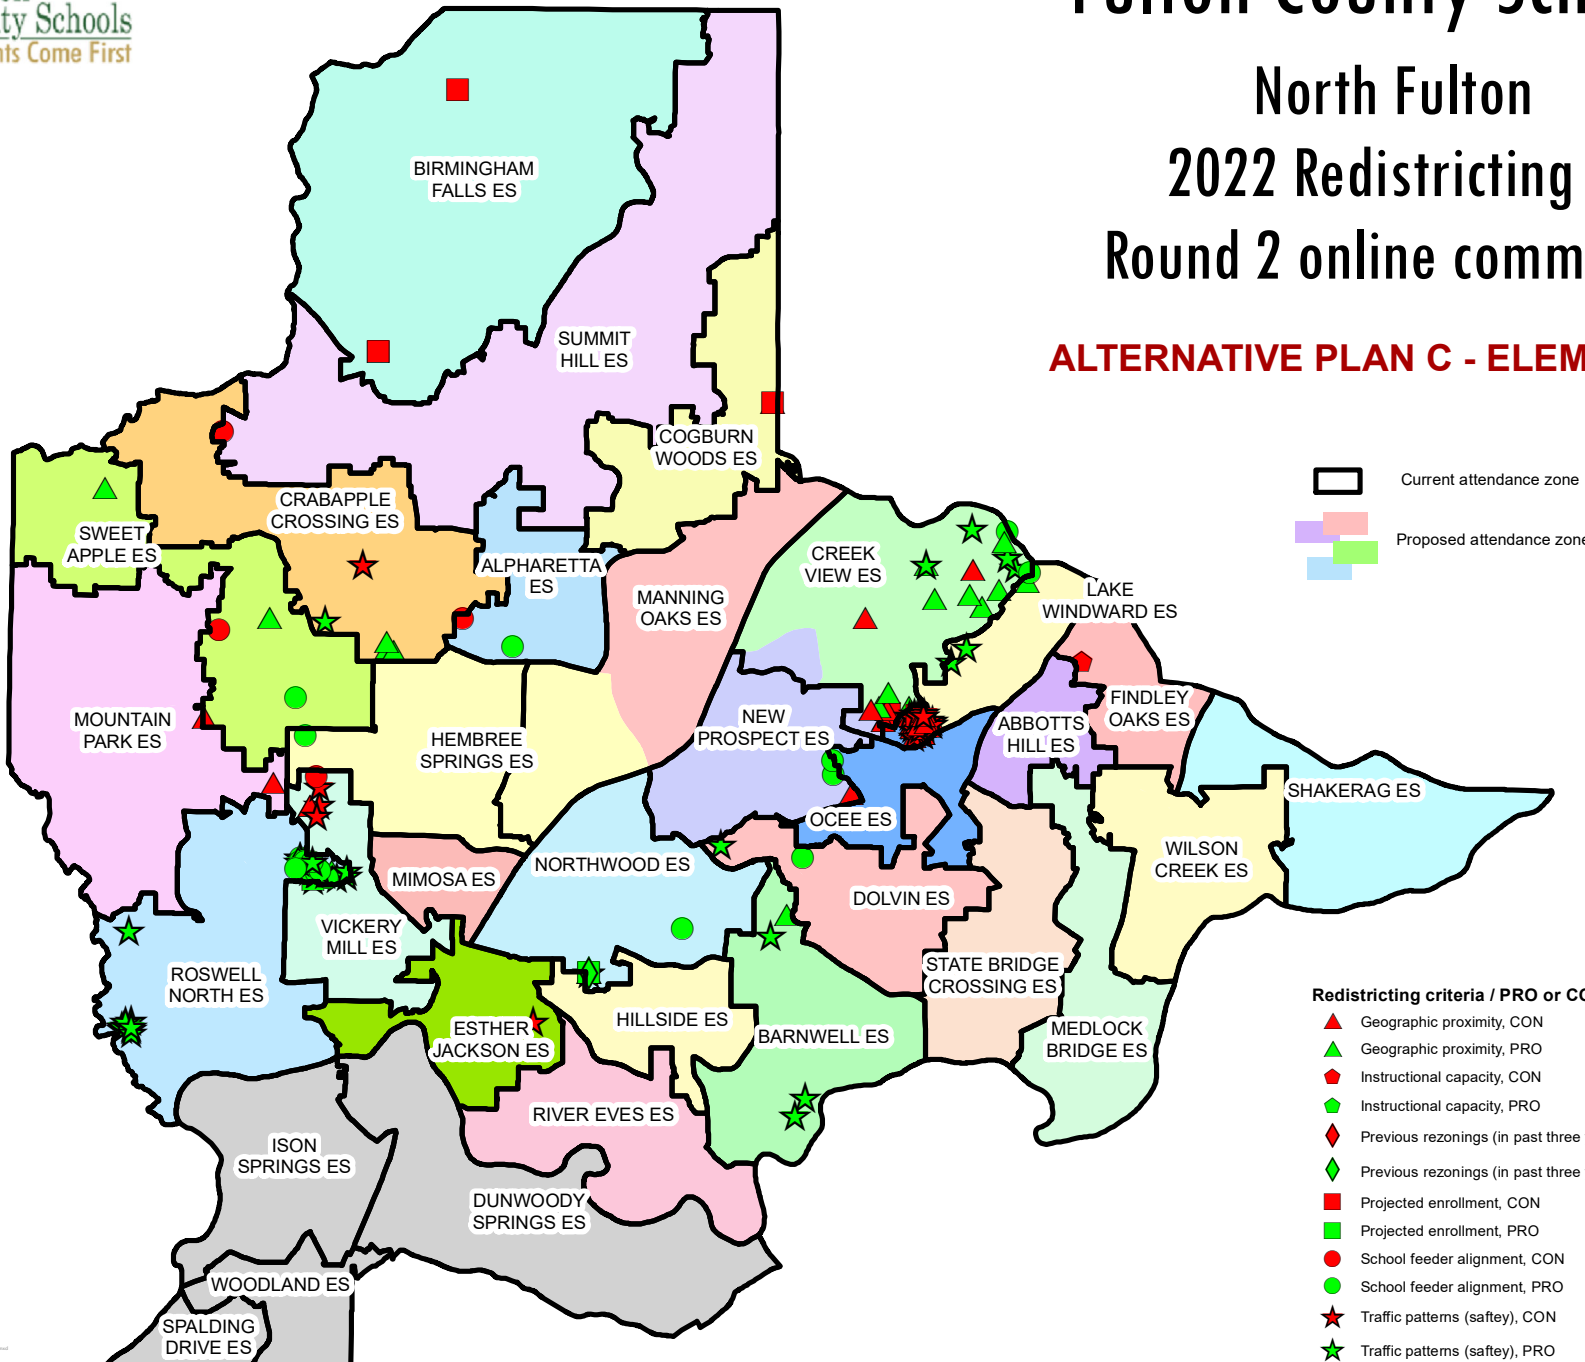

ALTERNATIVE PLAN B - ELEMENTARY

- Redistricting criteria / PRO or CON**
- ▲ Geographic proximity, CON
 - ▲ Geographic proximity, PRO
 - ◆ Instructional capacity, CON
 - ◆ Instructional capacity, PRO
 - ◆ Previous rezonings (in past three years), CON
 - ◆ Previous rezonings (in past three years), PRO
 - Projected enrollment, CON
 - Projected enrollment, PRO
 - School feeder alignment, CON
 - School feeder alignment, PRO
 - ★ Traffic patterns (safety), CON
 - ★ Traffic patterns (safety), PRO

Fulton County Schools

North Fulton 2022 Redistricting - Round 2 online comments

ALTERNATIVE PLAN B - MIDDLE

Fulton County Schools

North Fulton

2022 Redistricting -

Round 2 online comments

ALTERNATIVE PLAN C - ELEMENTARY

Fulton County Schools

North Fulton

2022 Redistricting - Round 2 online comments

ALTERNATIVE PLAN C - MIDDLE

Fulton County Schools

North Fulton

2022 Redistricting - Round 2 online comments

ALTERNATIVE PLAN C - HIGH