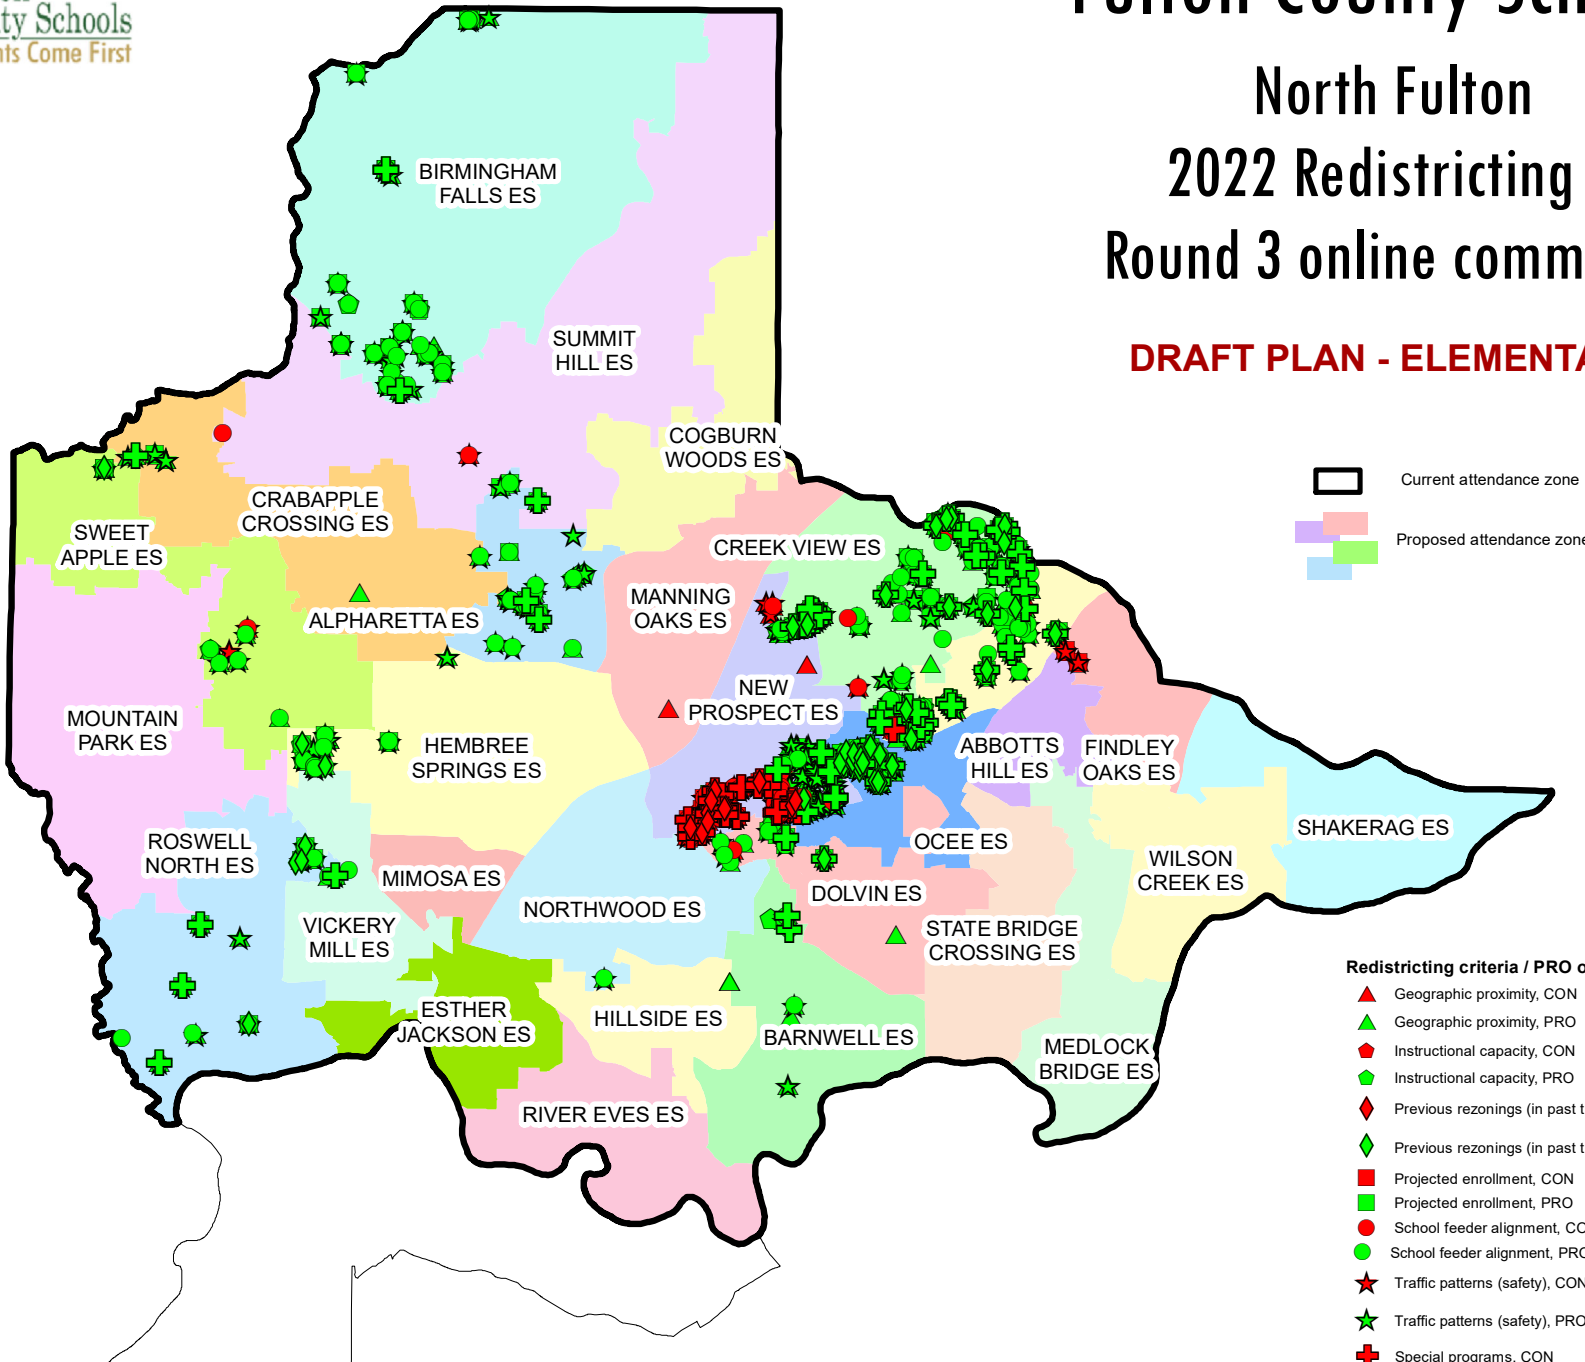

Fulton County Schools

North Fulton

2022 Redistricting - Round 3 online comments

DRAFT PLAN - ELEMENTARY

Fulton County Schools

North Fulton 2022 Redistricting - Round 3 online comments

Round 3 online comments

DRAFT PLAN - MIDDLE

 Current attendance zone
 Proposed attendance zone

- Redistricting criteria / PRO or CON**
-  Geographic proximity, CON
 -  Geographic proximity, PRO
 -  Instructional capacity, CON
 -  Instructional capacity, PRO
 -  Previous rezonings (in past three years), CON
 -  Previous rezonings (in past three years), PRO
 -  Projected enrollment, CON
 -  Projected enrollment, PRO
 -  School feeder alignment, CON
 -  School feeder alignment, PRO
 -  Traffic patterns (safety), CON
 -  Traffic patterns (safety), PRO
 -  Special programs, CON
 -  Special programs, PRO

Fulton County Schools

North Fulton 2022 Redistricting -

Round 3 online comments

DRAFT PLAN - HIGH