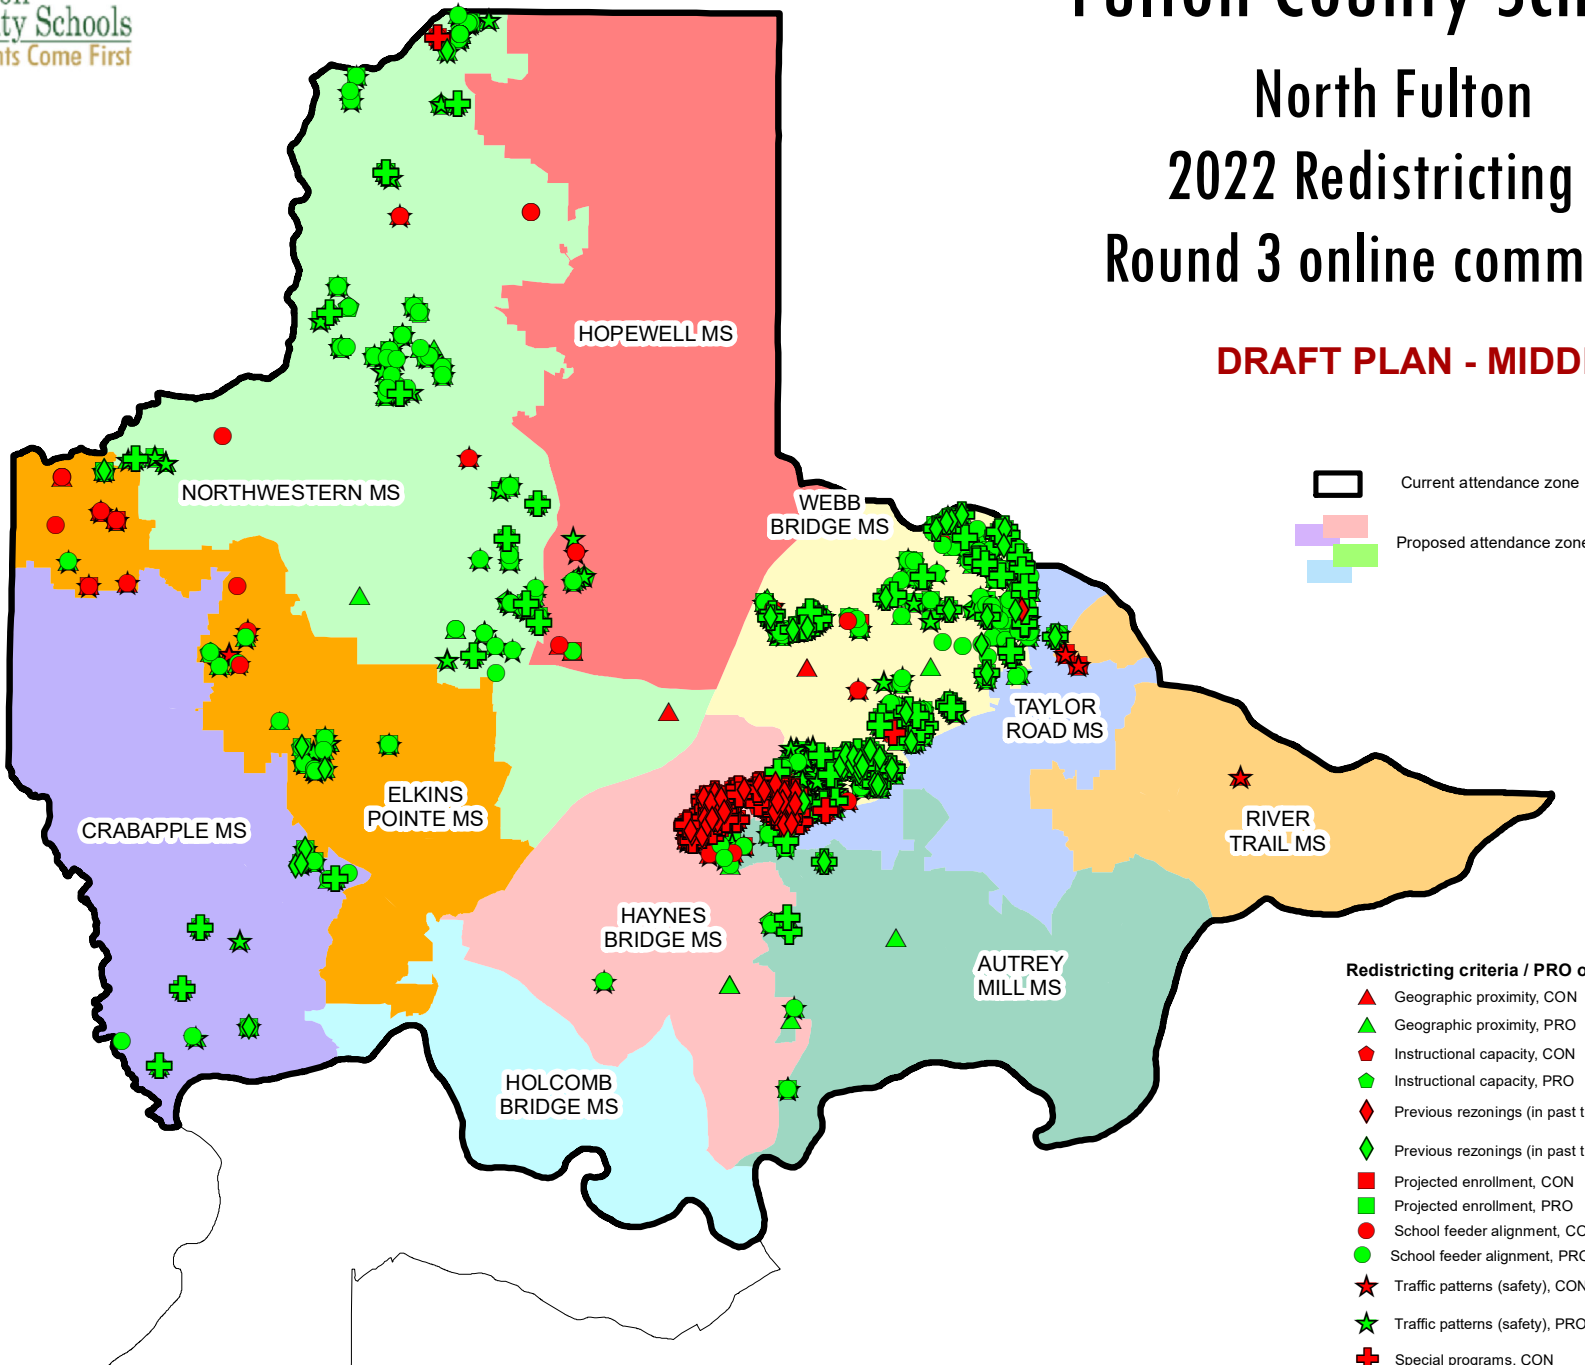

Fulton County Schools

North Fulton

2022 Redistricting - Round 3 online comments

DRAFT PLAN - ELEMENTARY

Fulton County Schools

North Fulton 2022 Redistricting - Round 3 online comments

Round 3 online comments

DRAFT PLAN - MIDDLE

 Current attendance zone
 Proposed attendance zone

- Redistricting criteria / PRO or CON**
-  Geographic proximity, CON
 -  Geographic proximity, PRO
 -  Instructional capacity, CON
 -  Instructional capacity, PRO
 -  Previous rezonings (in past three years), CON
 -  Previous rezonings (in past three years), PRO
 -  Projected enrollment, CON
 -  Projected enrollment, PRO
 -  School feeder alignment, CON
 -  School feeder alignment, PRO
 -  Traffic patterns (safety), CON
 -  Traffic patterns (safety), PRO
 -  Special programs, CON
 -  Special programs, PRO

Fulton County Schools

North Fulton 2022 Redistricting -

Round 3 online comments

DRAFT PLAN - HIGH