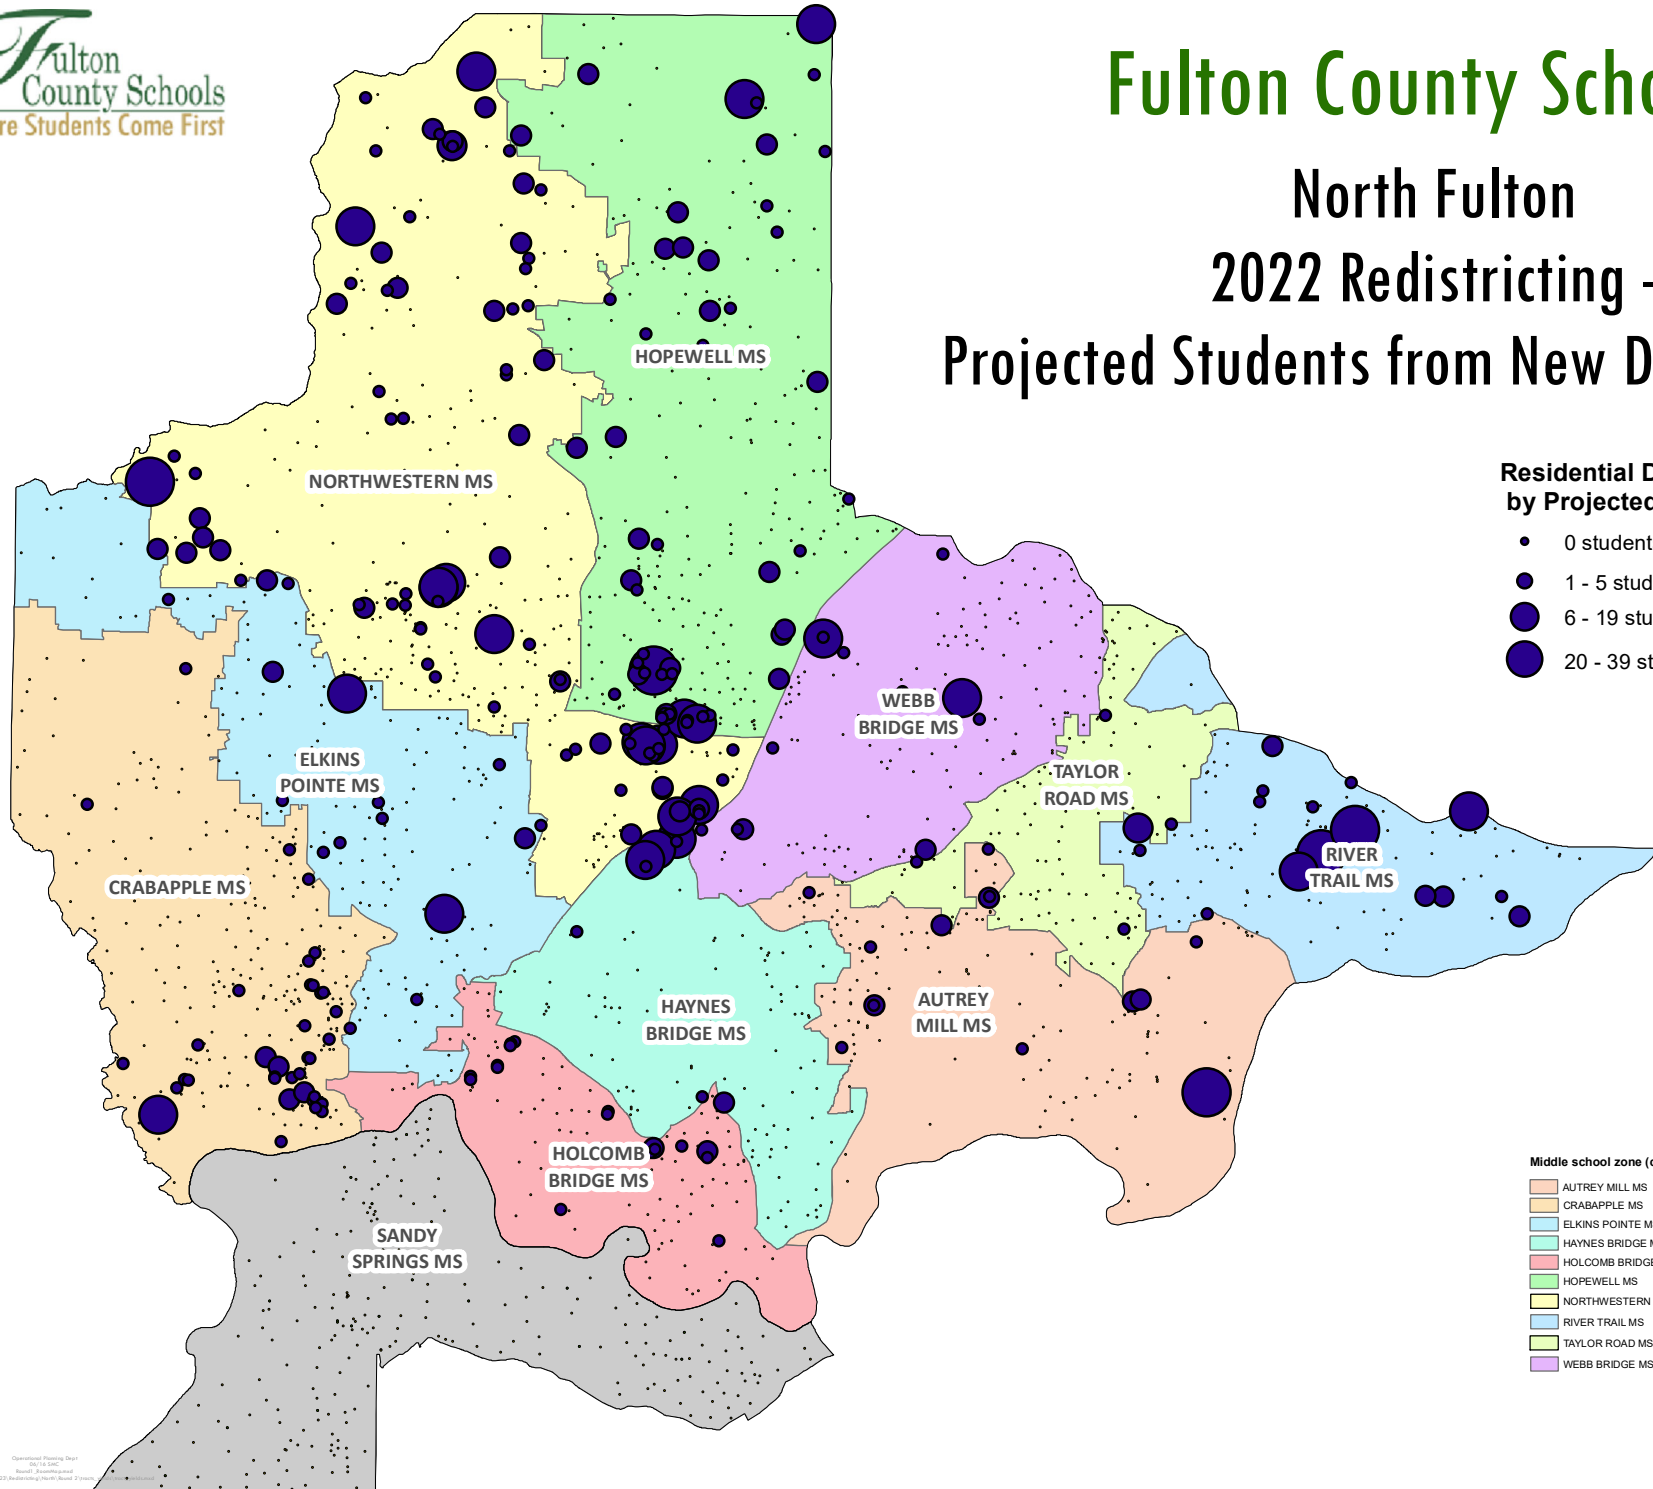

Fulton County Schools

North Fulton 2022 Redistricting - Projected Students from New Development

**Residential Development
by Projected students (Y1-Y3)**

- 0 students
- 1 - 5 students
- 6 - 19 students
- 20 - 39 students

Middle school zone (current boundary)

- AUTREY MILL MS
- CRABAPPLE MS
- ELKINS POINTE MS
- HAYNES BRIDGE MS
- HOLCOMB BRIDGE MS
- HOPEWELL MS
- NORTHWESTERN MS
- RIVER TRAIL MS
- TAYLOR ROAD MS
- WEBB BRIDGE MS