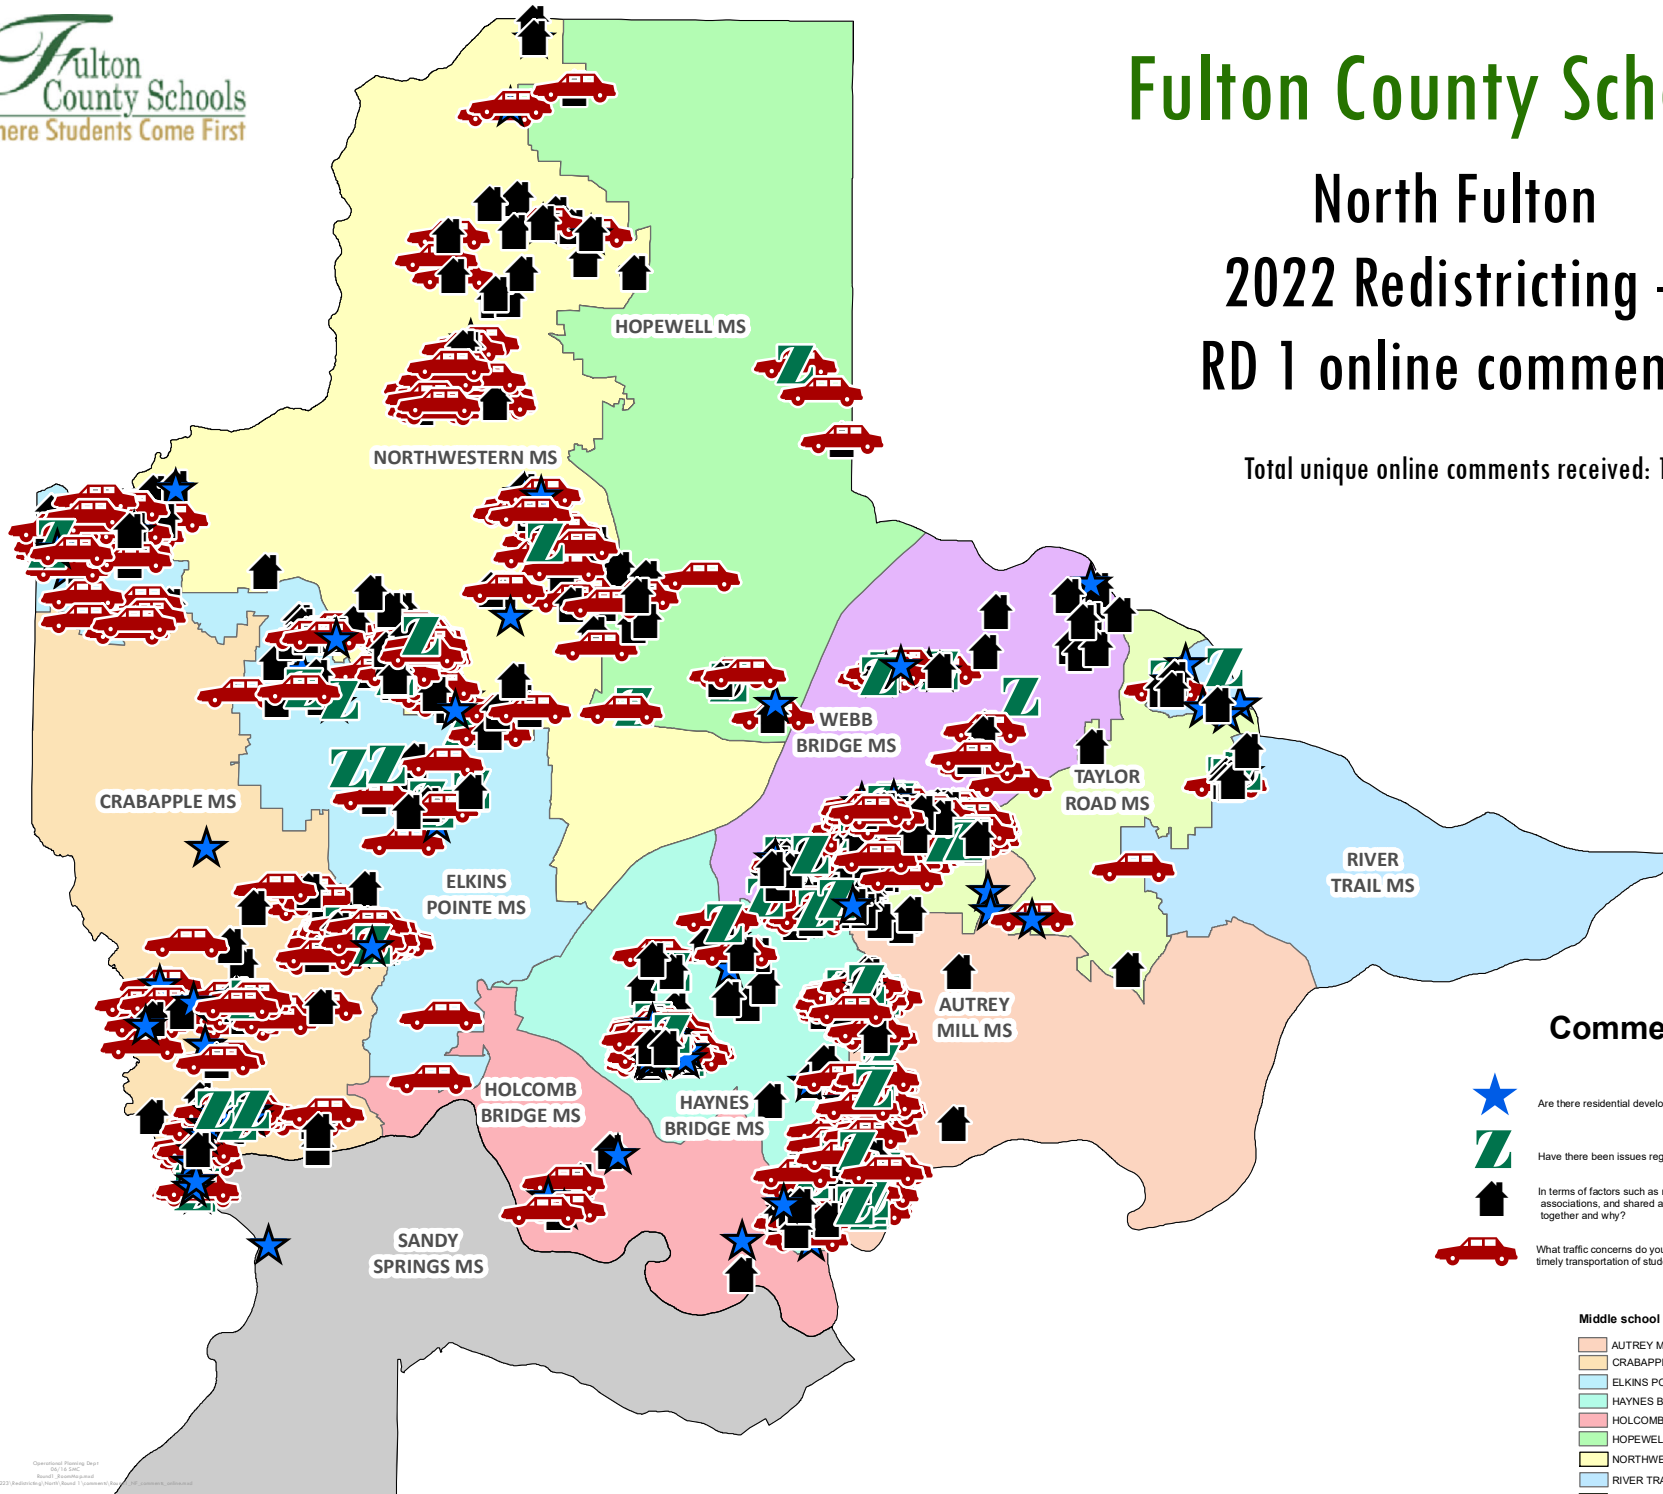

# Fulton County Schools

## North Fulton 2022 Redistricting - RD 1 online comments

Total unique online comments received: 1,909

### Comment category

-  Are there residential development trends in your area that may impact future school enrollment?
-  Have there been issues regarding multiple school rezonings in your area?
-  In terms of factors such as natural geographic barriers, homeowners associations, and shared amenities what neighborhood areas should remain together and why?
-  What traffic concerns do you have that may impact the safe and timely transportation of students to and from schools?

### Middle school zone (current boundary)

-  AUTREY MILL MS
-  CRABAPPLE MS
-  ELKINS POINTE MS
-  HAYNES BRIDGE MS
-  HOLCOMB BRIDGE MS
-  HOPEWELL MS
-  NORTHWESTERN MS
-  RIVER TRAIL MS
-  TAYLOR ROAD MS
-  WEBB BRIDGE MS