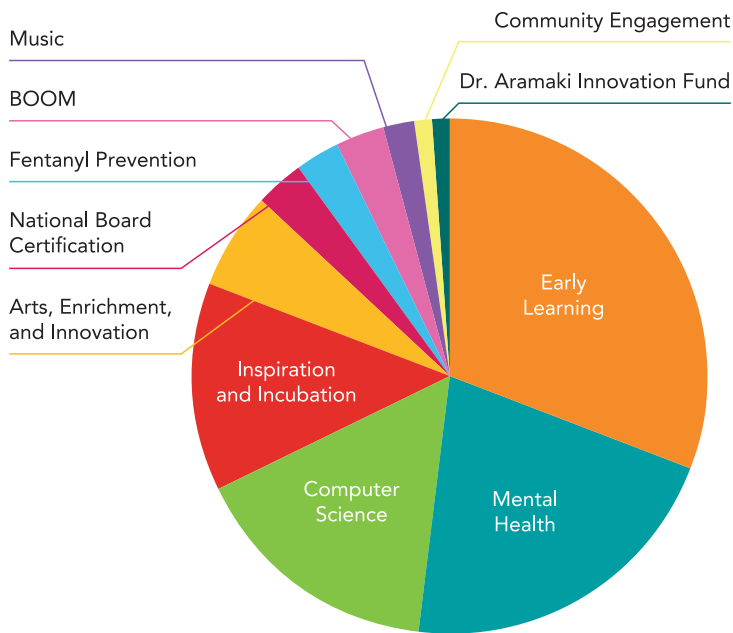

BELLEVUE SCHOOLS FOUNDATION WILL INVEST

\$979,500

IN OUR SCHOOLS THIS YEAR!

2023-2024 BSF Investments at Interlake High School and Districtwide

DISTRICTWIDE PROGRAMS

Cutting-edge **Computer Science** curriculum and teachers trained to use it in every classroom.

Free, public **Early Learning** for 3–5-year-old children experiencing homelessness.

National Board Certification to continue to ensure Bellevue teachers are some of the best in the nation.

Mental Health screenings for thousands of students across the district.