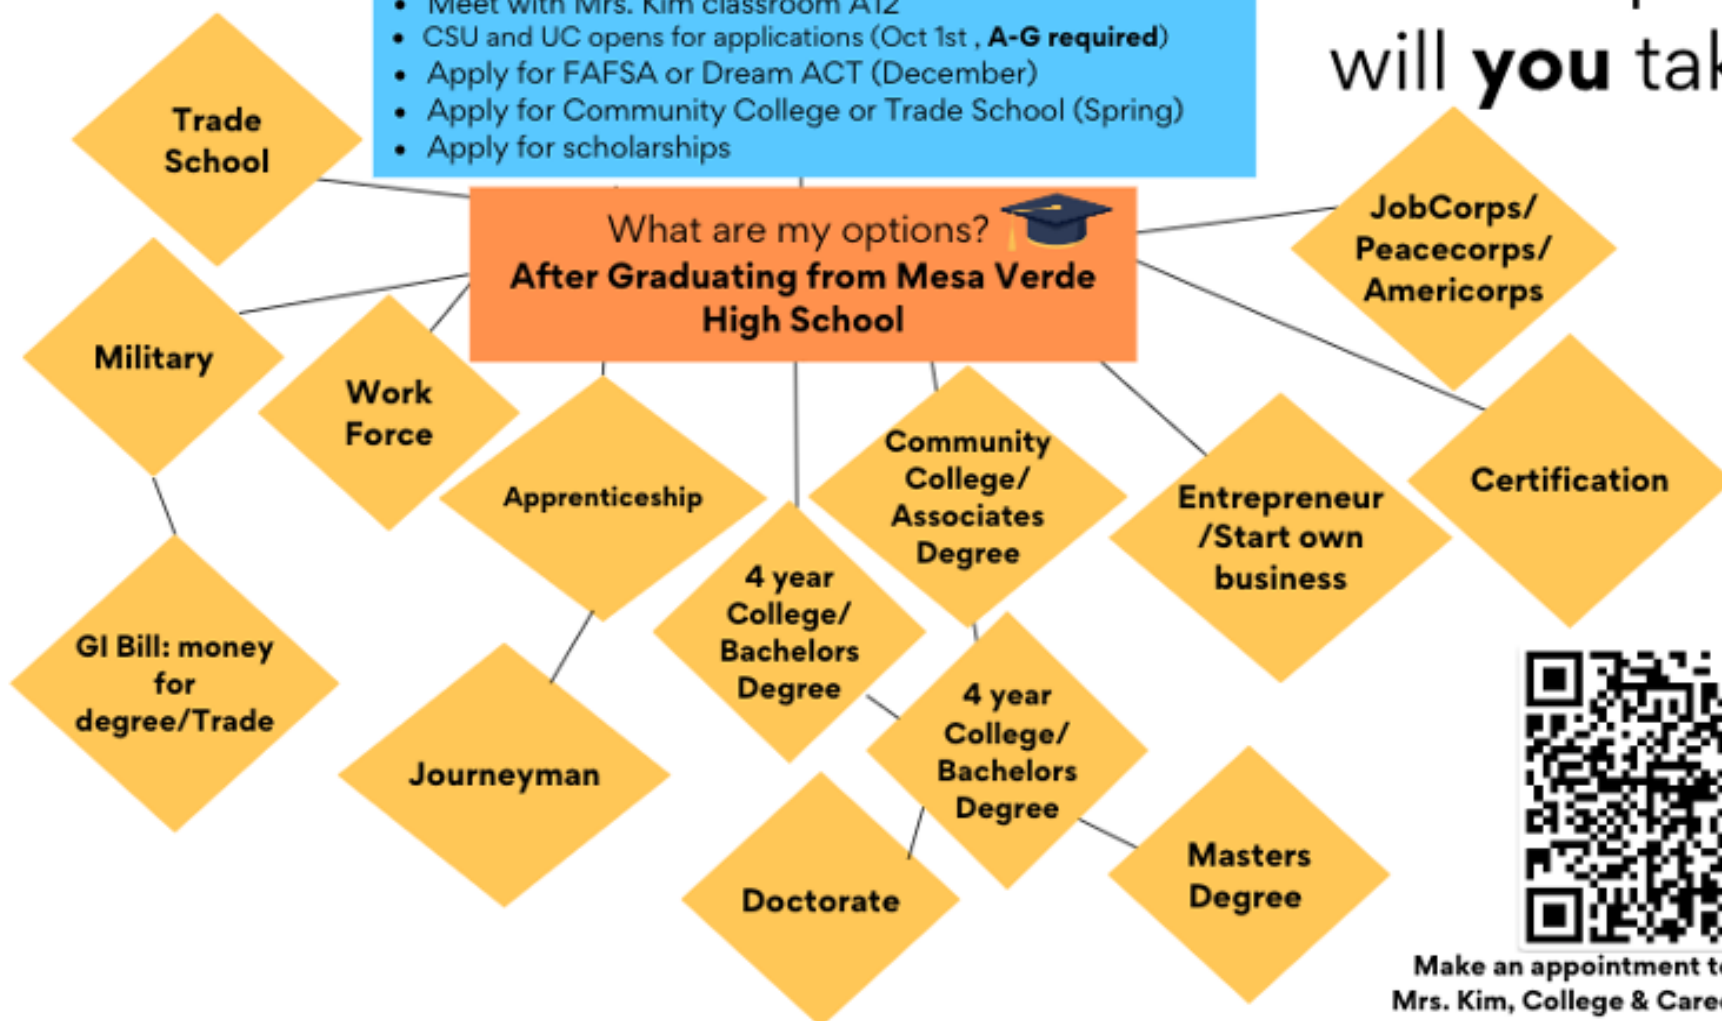

YOU are here:  
Mesa Verde High School

The path to your future starts today. Which path will **you** take?

Pass all your classes! (D- to graduate, C or better for A-G eligible)

**Senior Year Timeline:**

- Make a plan/Career Aptitude Testing/ASVAB
- Explore Colleges/Sign up for College Visits/Field Trips
- Meet with Mrs. Kim classroom A12
- CSU and UC opens for applications (Oct 1st , **A-G required**)
- Apply for FAFSA or Dream ACT (December)
- Apply for Community College or Trade School (Spring)
- Apply for scholarships

Make an appointment to meet with Mrs. Kim, College & Career Technician