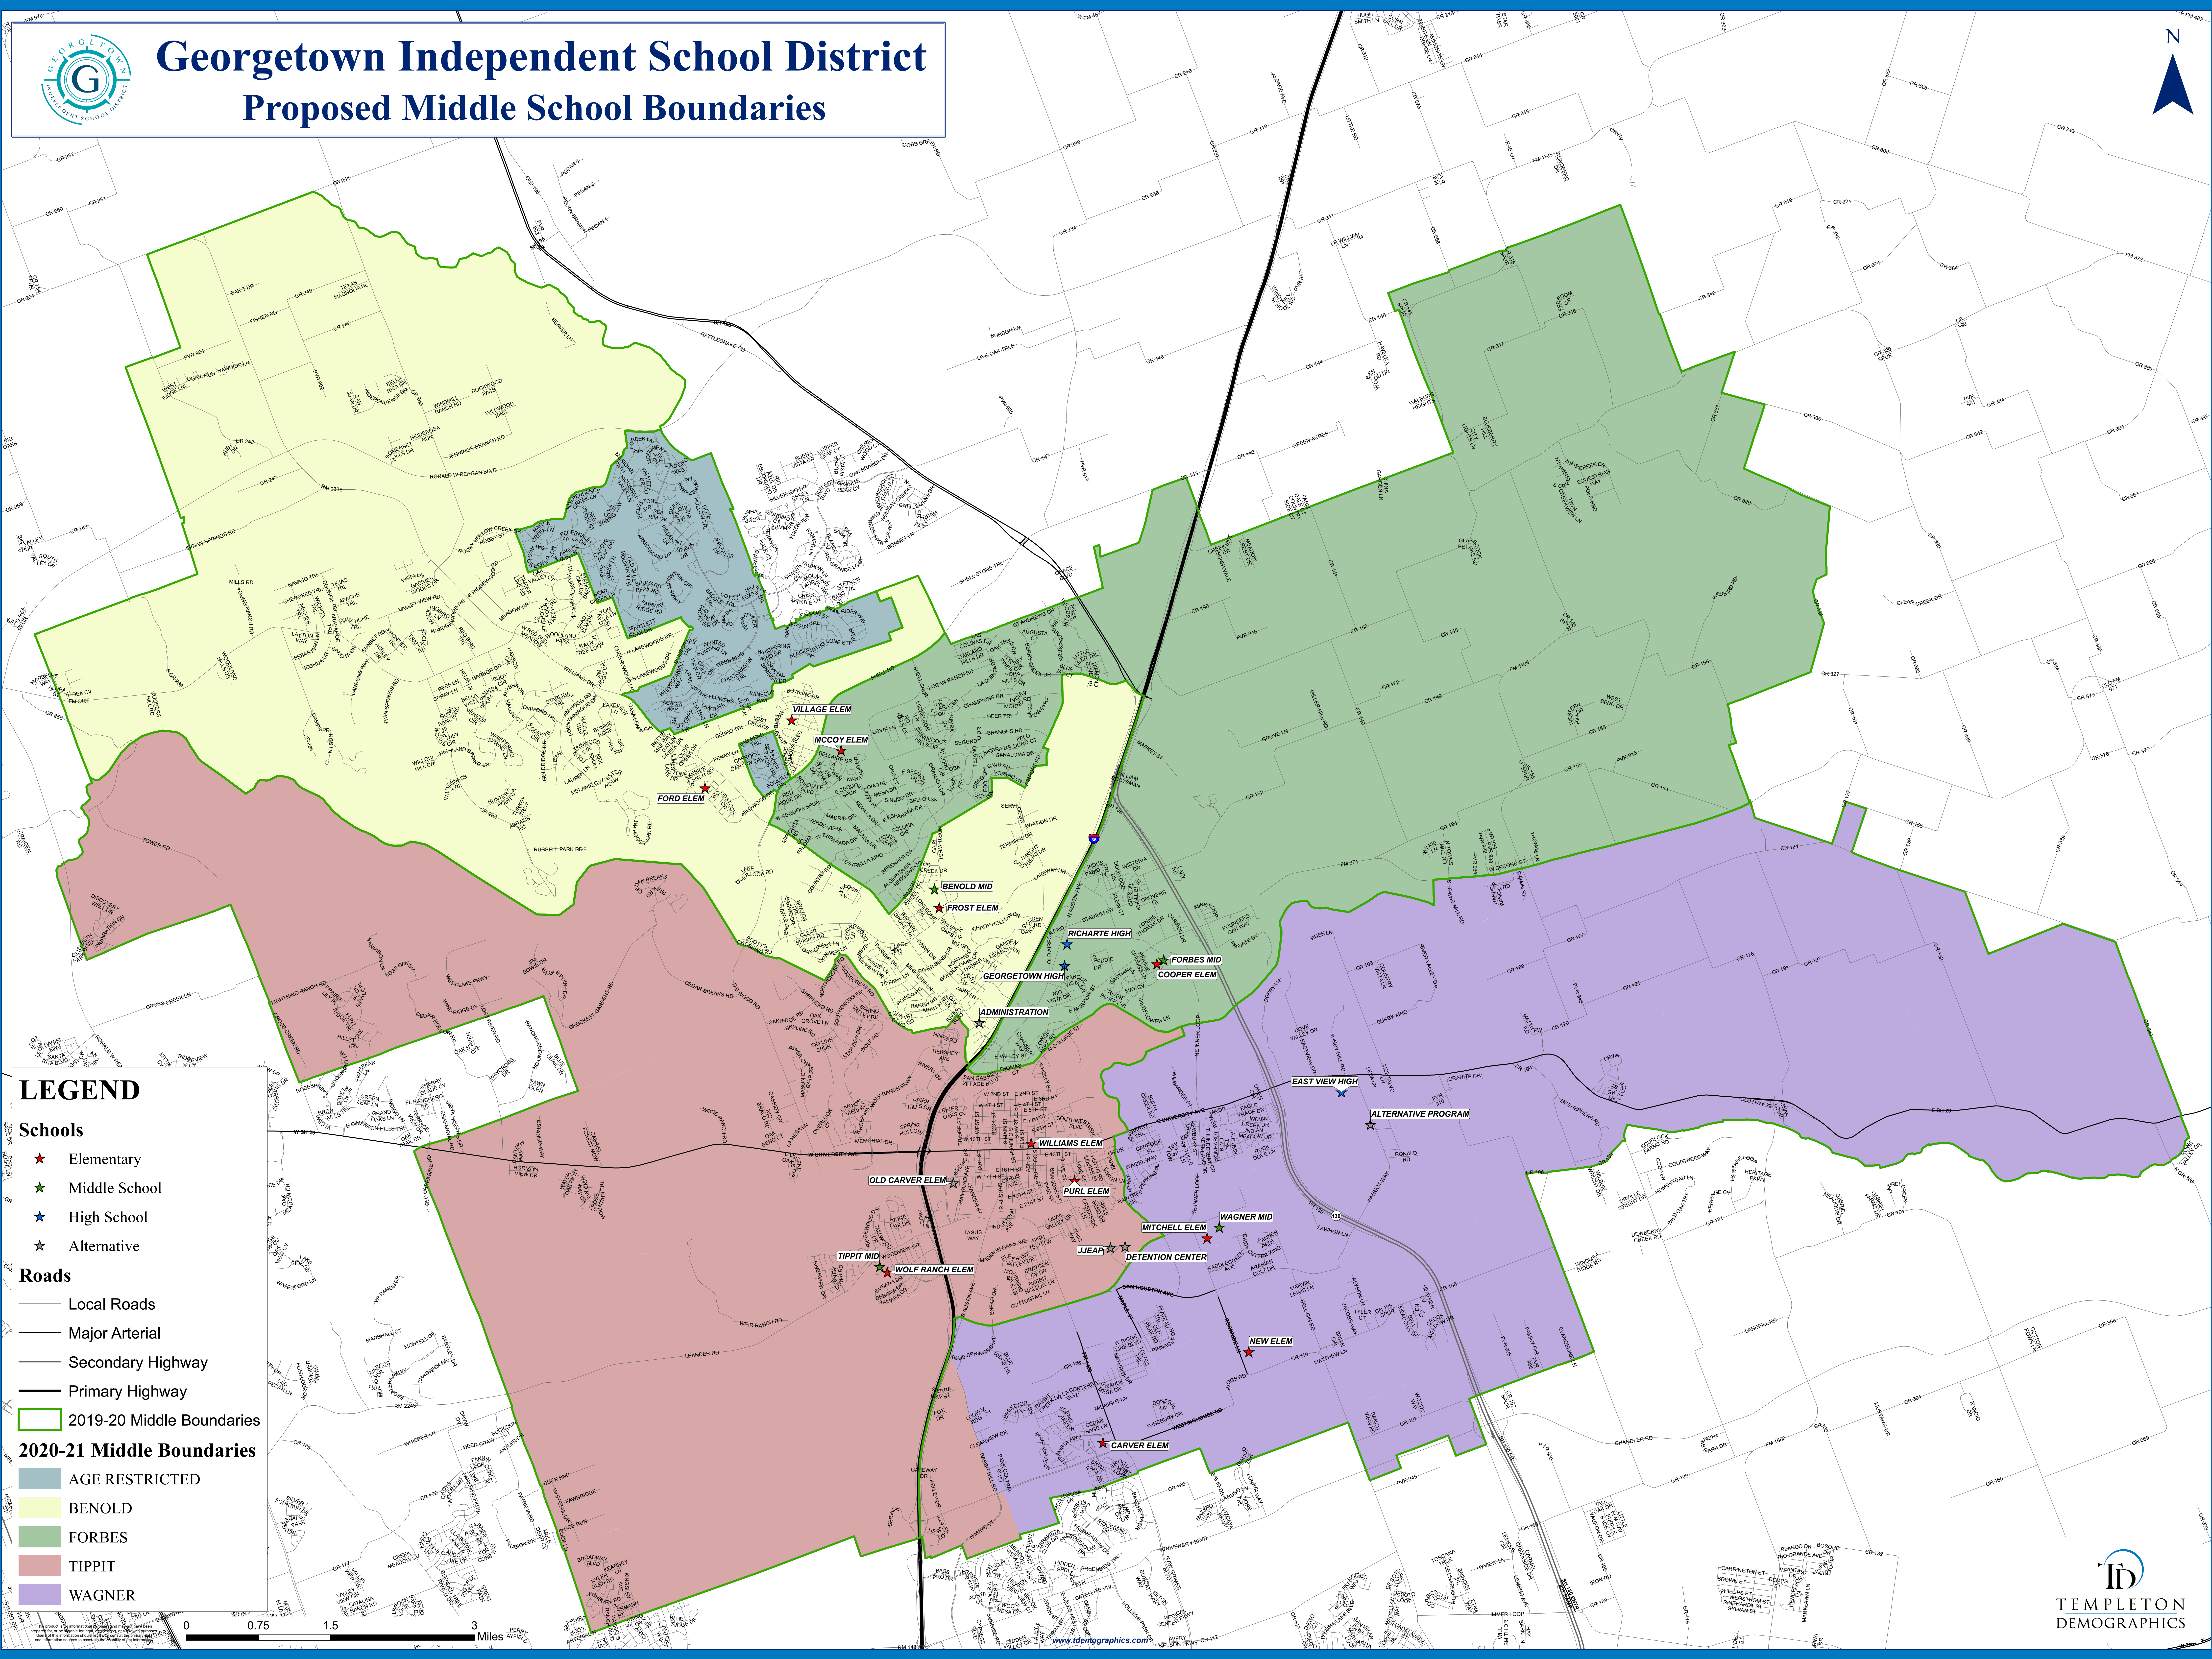

Georgetown Independent School District

Proposed Middle School Boundaries

LEGEND

Schools

- ★ Elementary
- ★ Middle School
- ★ High School
- ★ Alternative

Roads

- Local Roads
- Major Arterial
- Secondary Highway
- Primary Highway
- 2019-20 Middle Boundaries
- 2020-21 Middle Boundaries

2020-21 Middle Boundaries

- AGE RESTRICTED
- BENOLD
- FORBES
- TIPPIT
- WAGNER

0 0.75 1.5 3 Miles