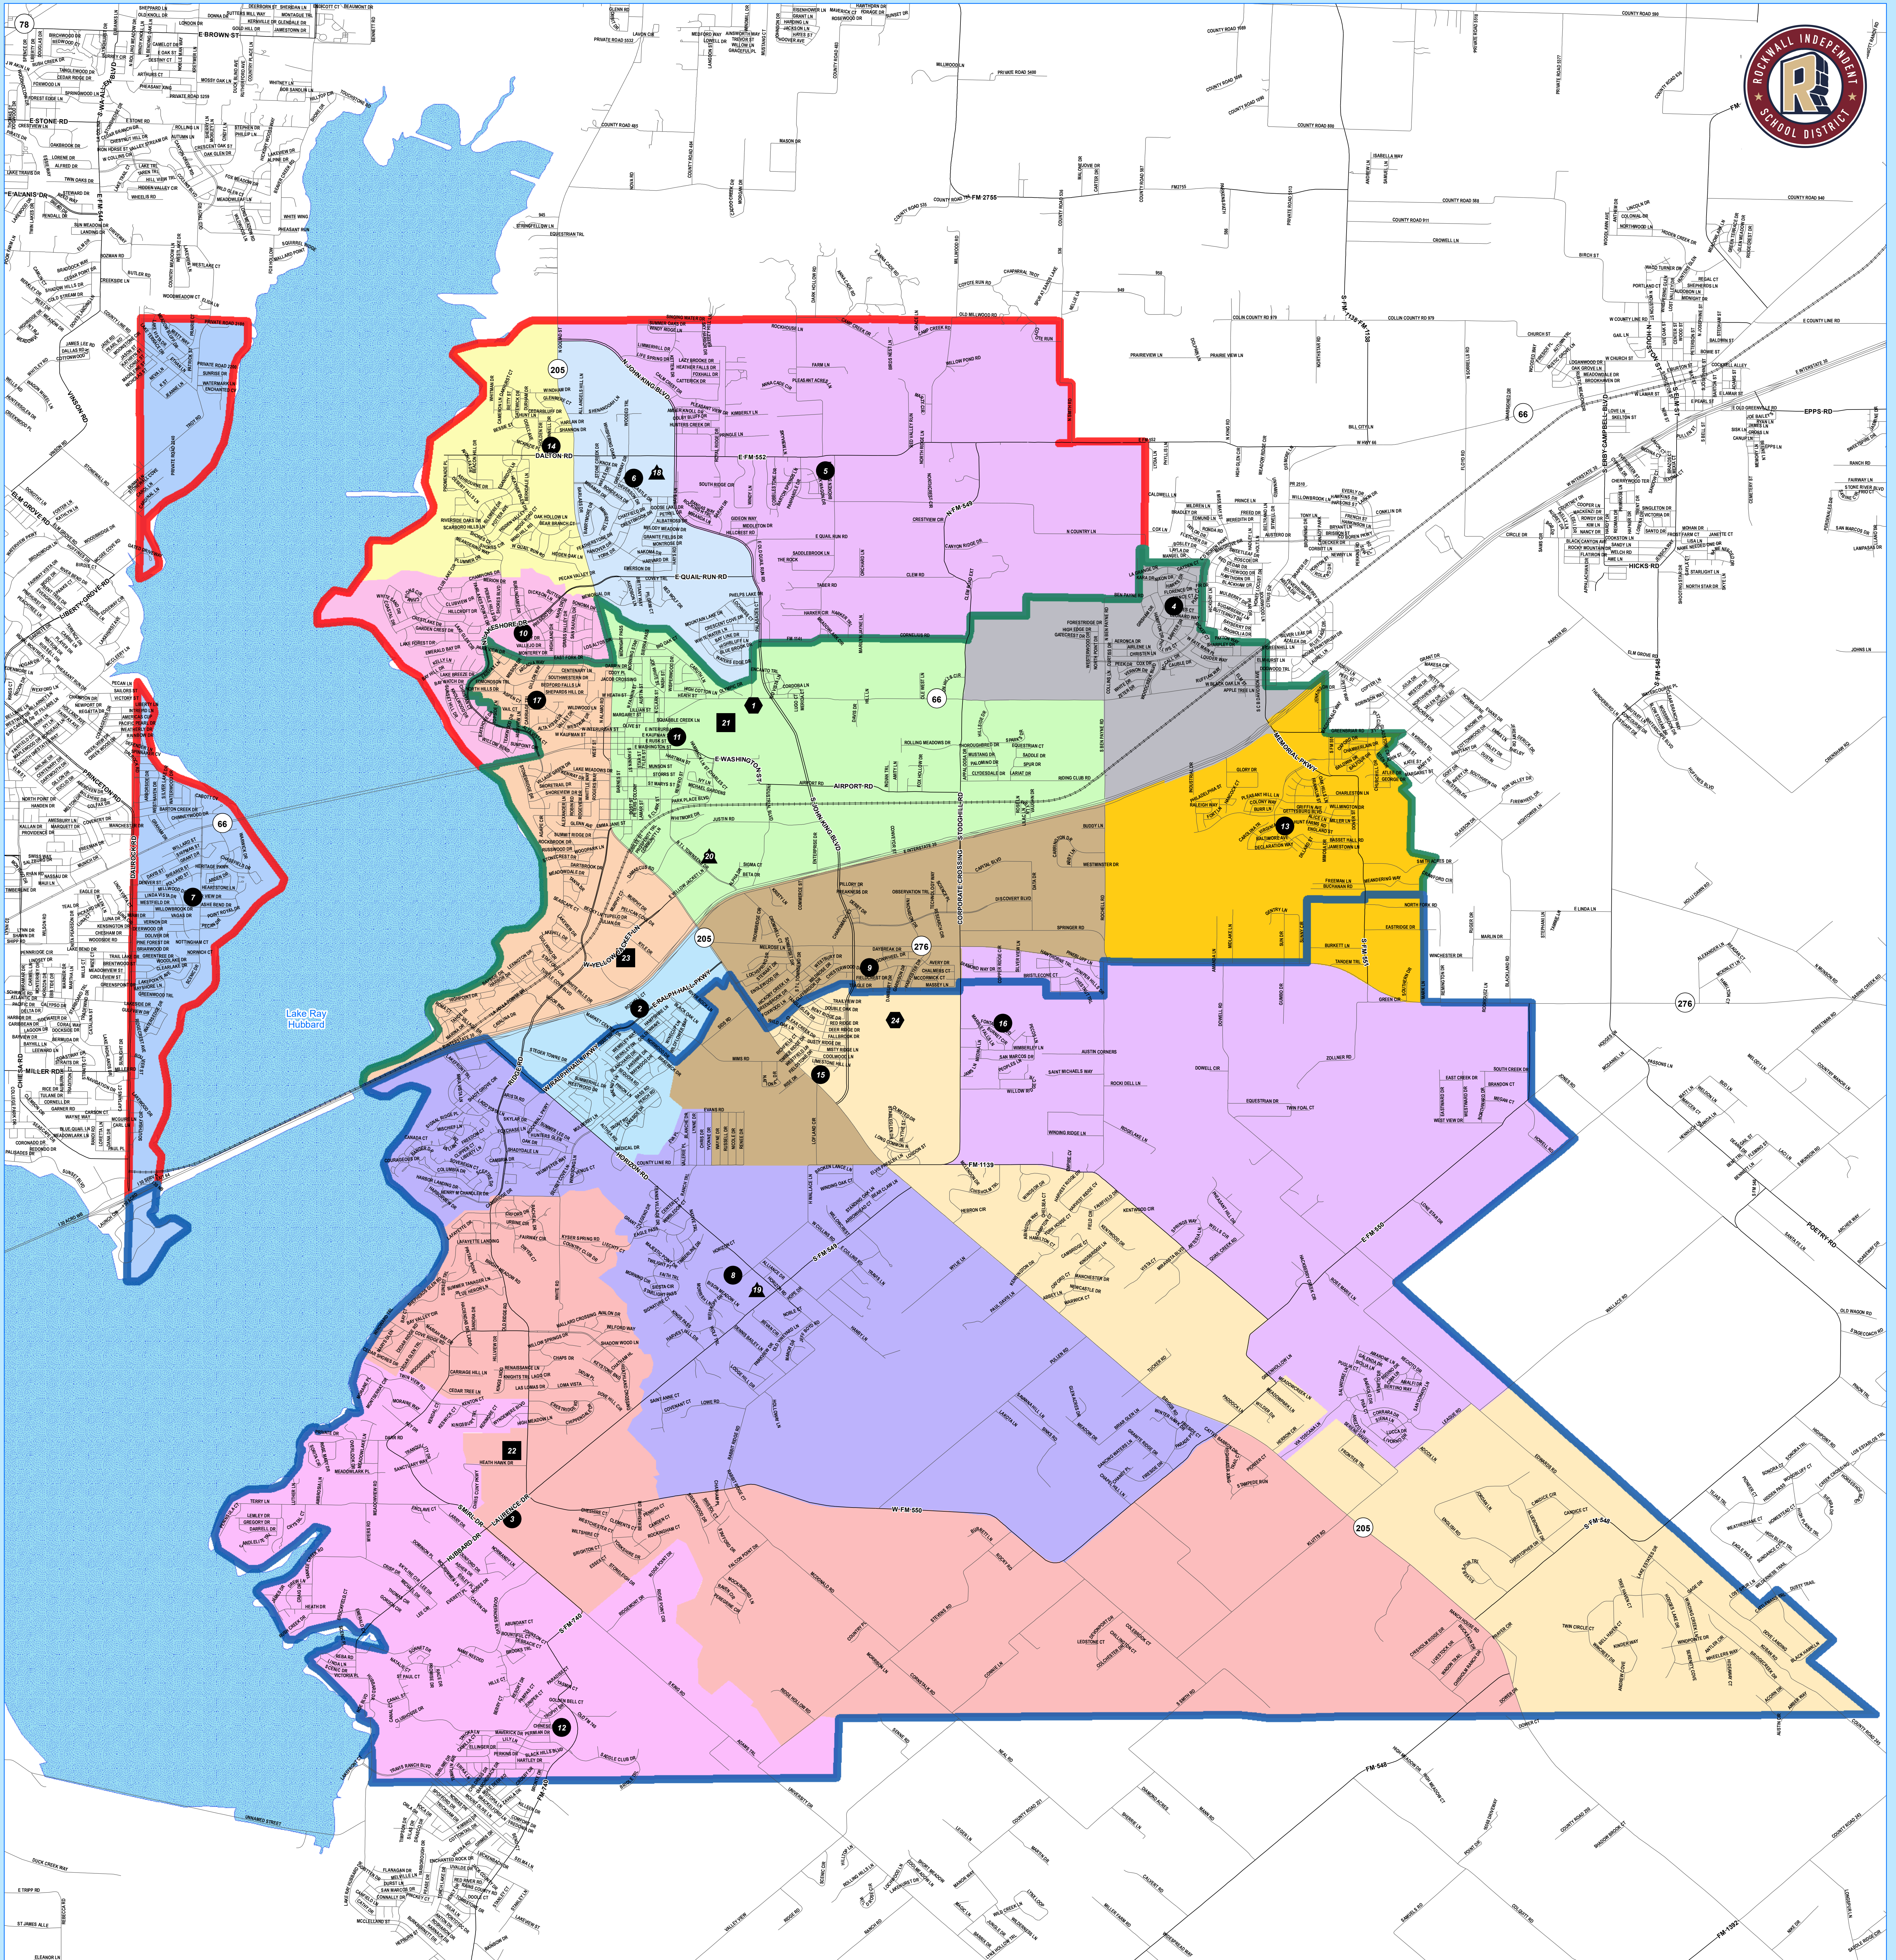

Rockwall Independent School District

1. Administration/Education Center
1050 Williams St
Rockwall, TX 75087

2. Amanda Rochell Elementary
899 Rochell Court
Rockwall, TX 75032

3. Amy Parks-Heath Elementary
330 Laurence Dr
Heath, TX 75032