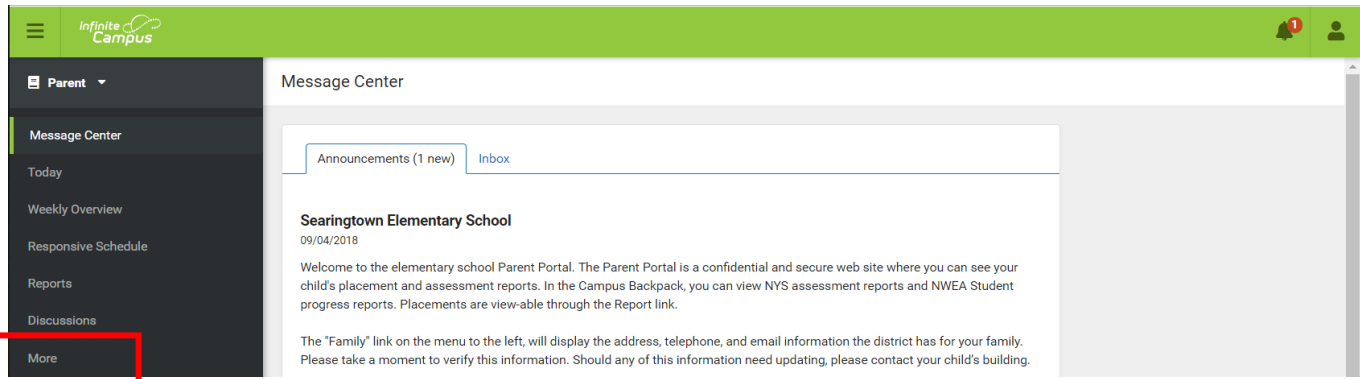

How to view the archived Report Cards with Infinite Campus Backpack using the NEW Parent Portal

IN THE NEW PARENT PORTAL

1. SELECT <MORE>
2. CLICK ON <CAMPUS BACKPACK>
3. THEN CLICK ON THE <XX-XX YEAR REPORT CARD>