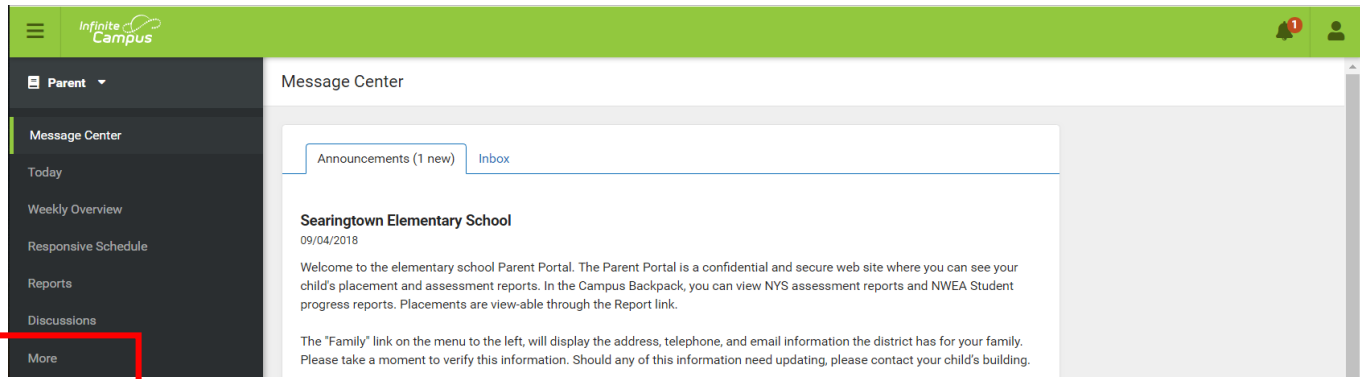

# Viewing documents using Campus Backpack on the Infinite Campus portal.

IN THE NEW PARENT PORTAL

1. SELECT <MORE>
2. CLICK ON <CAMPUS BACKPACK>
3. THEN CLICK ON THE the document you wish to view.